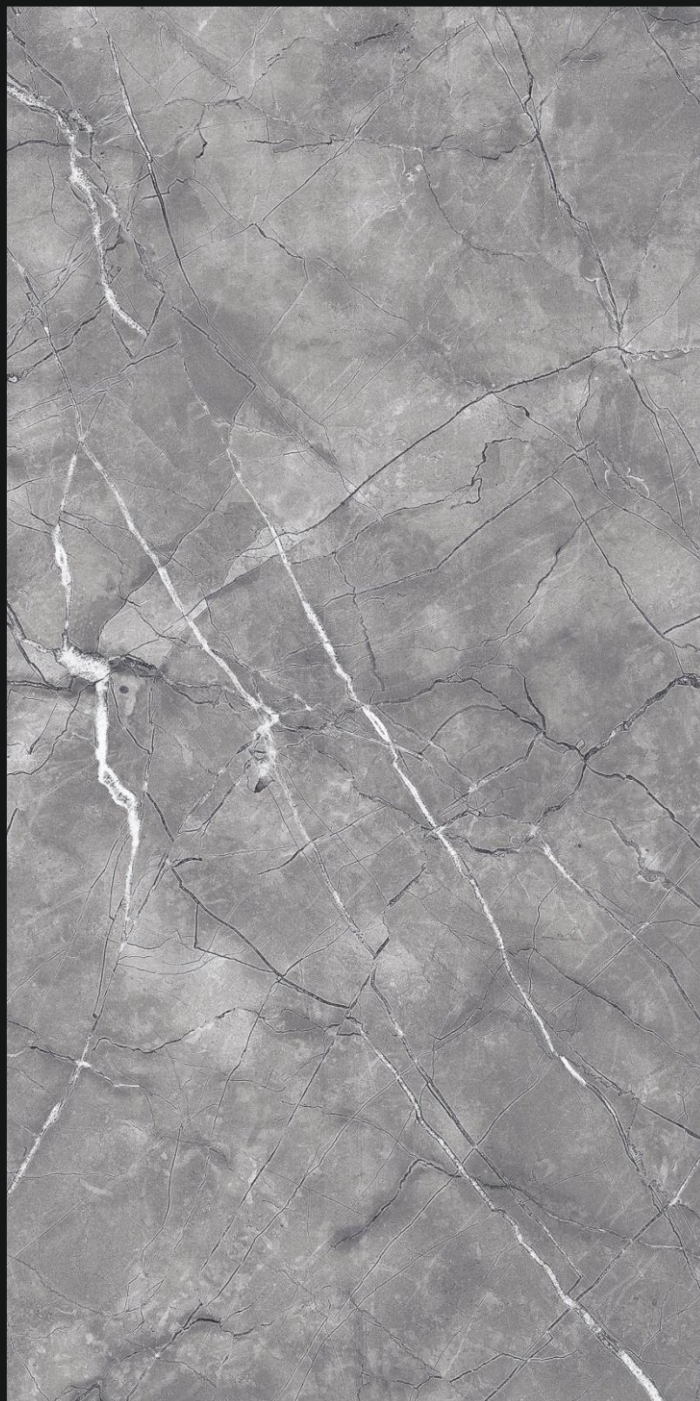

600X
1200mm

Polished
Glazed
Vitrified
Tiles

MELLOW GREY

SATIN
///////