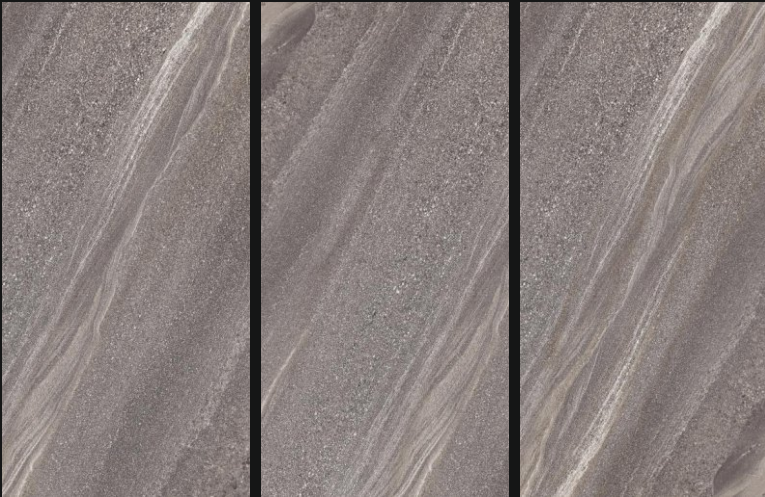

SATIN  
///////

600X  
1200mm

Polished  
Glazed  
Vitrified  
Tiles

SANDSTONE CHOCO

SATIN  
///////

600X  
1200mm

Polished  
Glazed  
Vitrified  
Tiles

SANDSTONE GREY