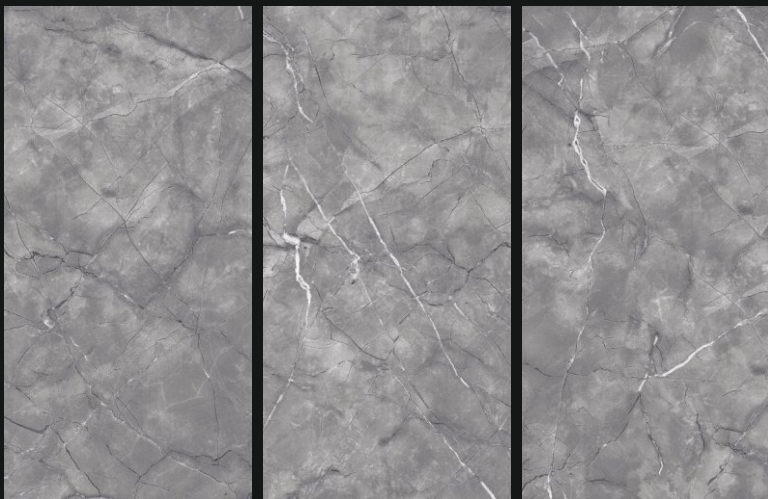

600X
1200mm

Polished
Glazed
Vitrified
Tiles

MELLOW GREY

SATIN
///////