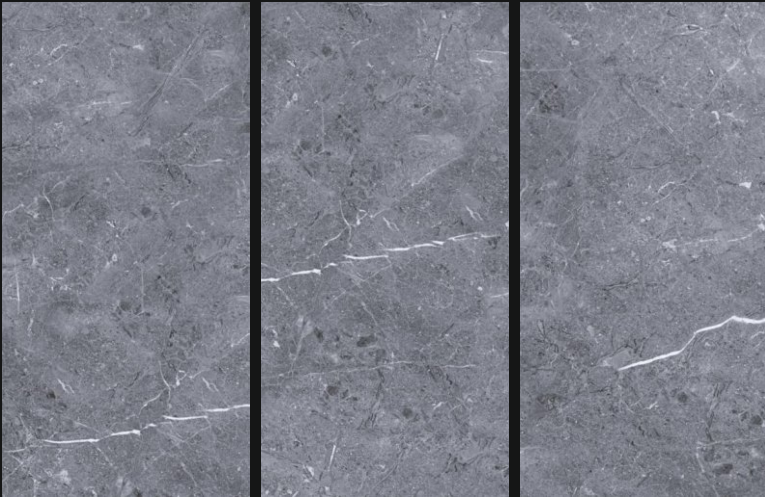

600X
1200mm

Polished
Glazed
Vitrified
Tiles

TACO CHARCOAL

SATIN
//////////