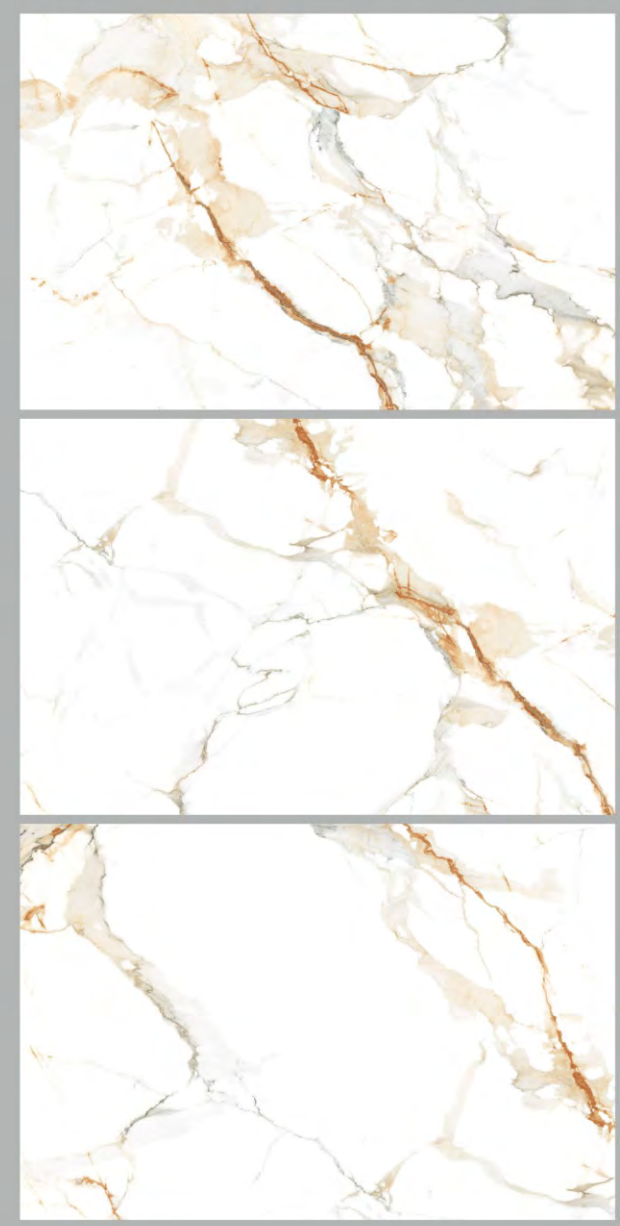

Size: 120x180cm	Finish: Glossy	Thickness: 9mm	Random: 3
-----------------	----------------	----------------	-----------

ROMAN STATURIO BIANCO

360°  
Touch & Scan

360°  
Touch & Scan

SAYLOR  
STATUARIO GOLD