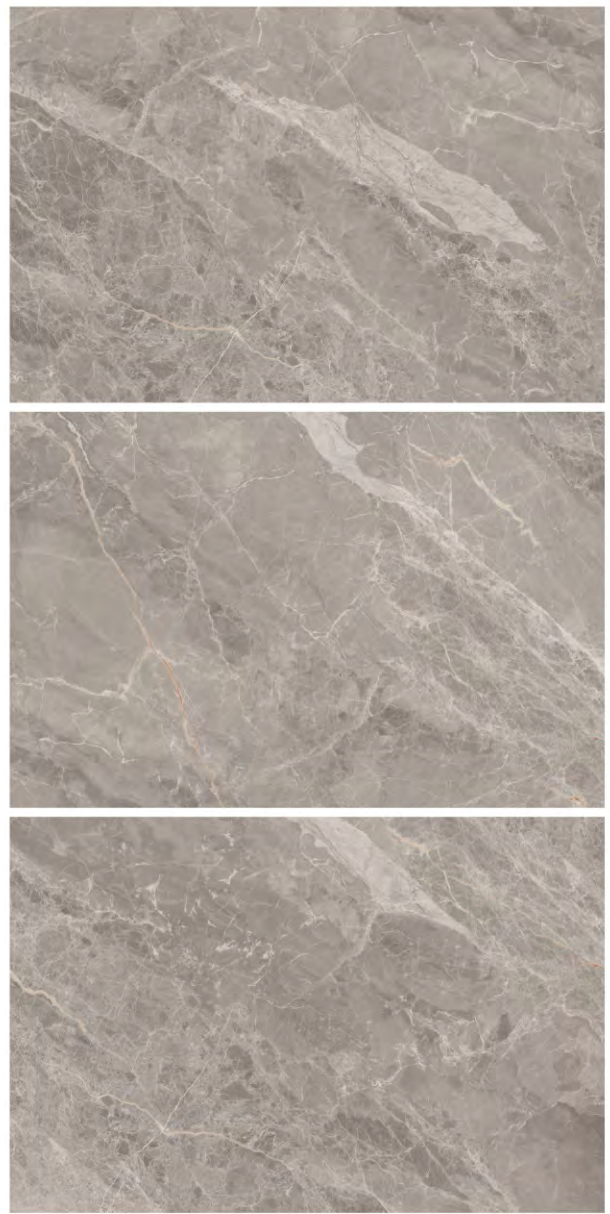

360°
Touch & Scan

CORSICA MOCHA

Size: 120x180cm	Finish: Glossy	Thickness: 9mm	Random: 3