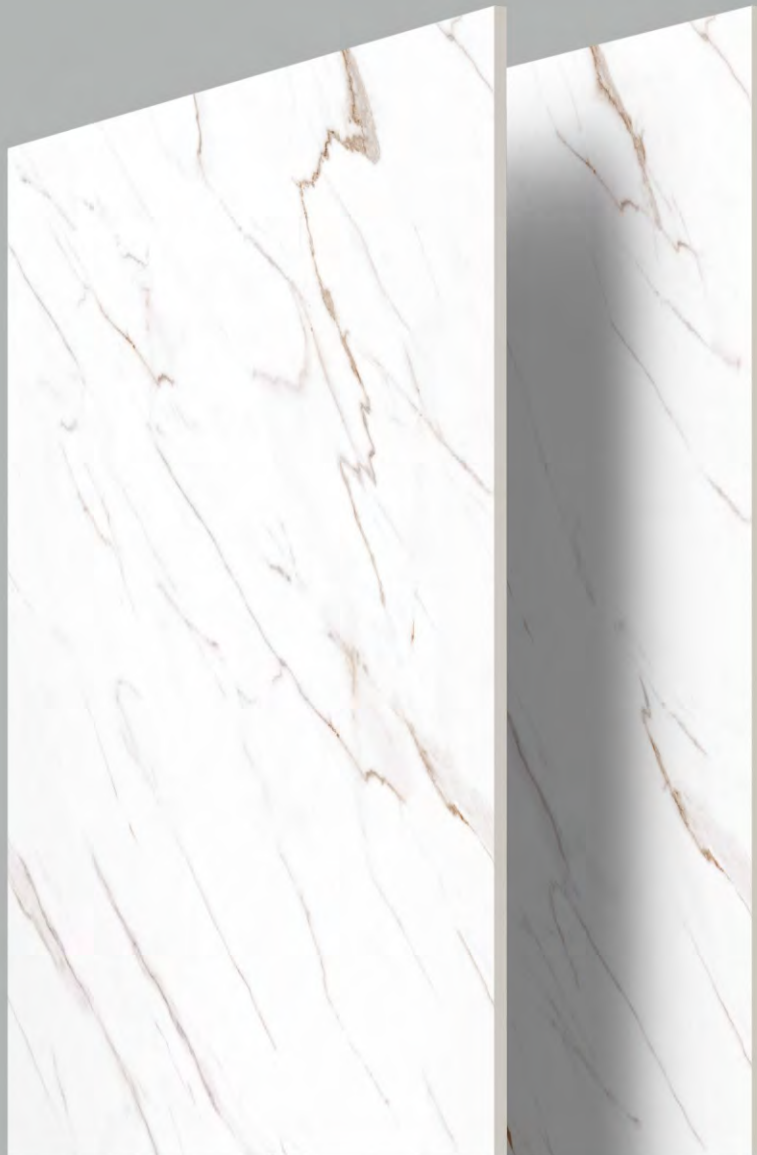

ALBORAN GREY

360°  
Touch & Scan

360°  
Touch & Scan

**ALPINO RUBY**

Size: 120x180cm

Finish: Glossy

Thickness: 9mm

Random: 3