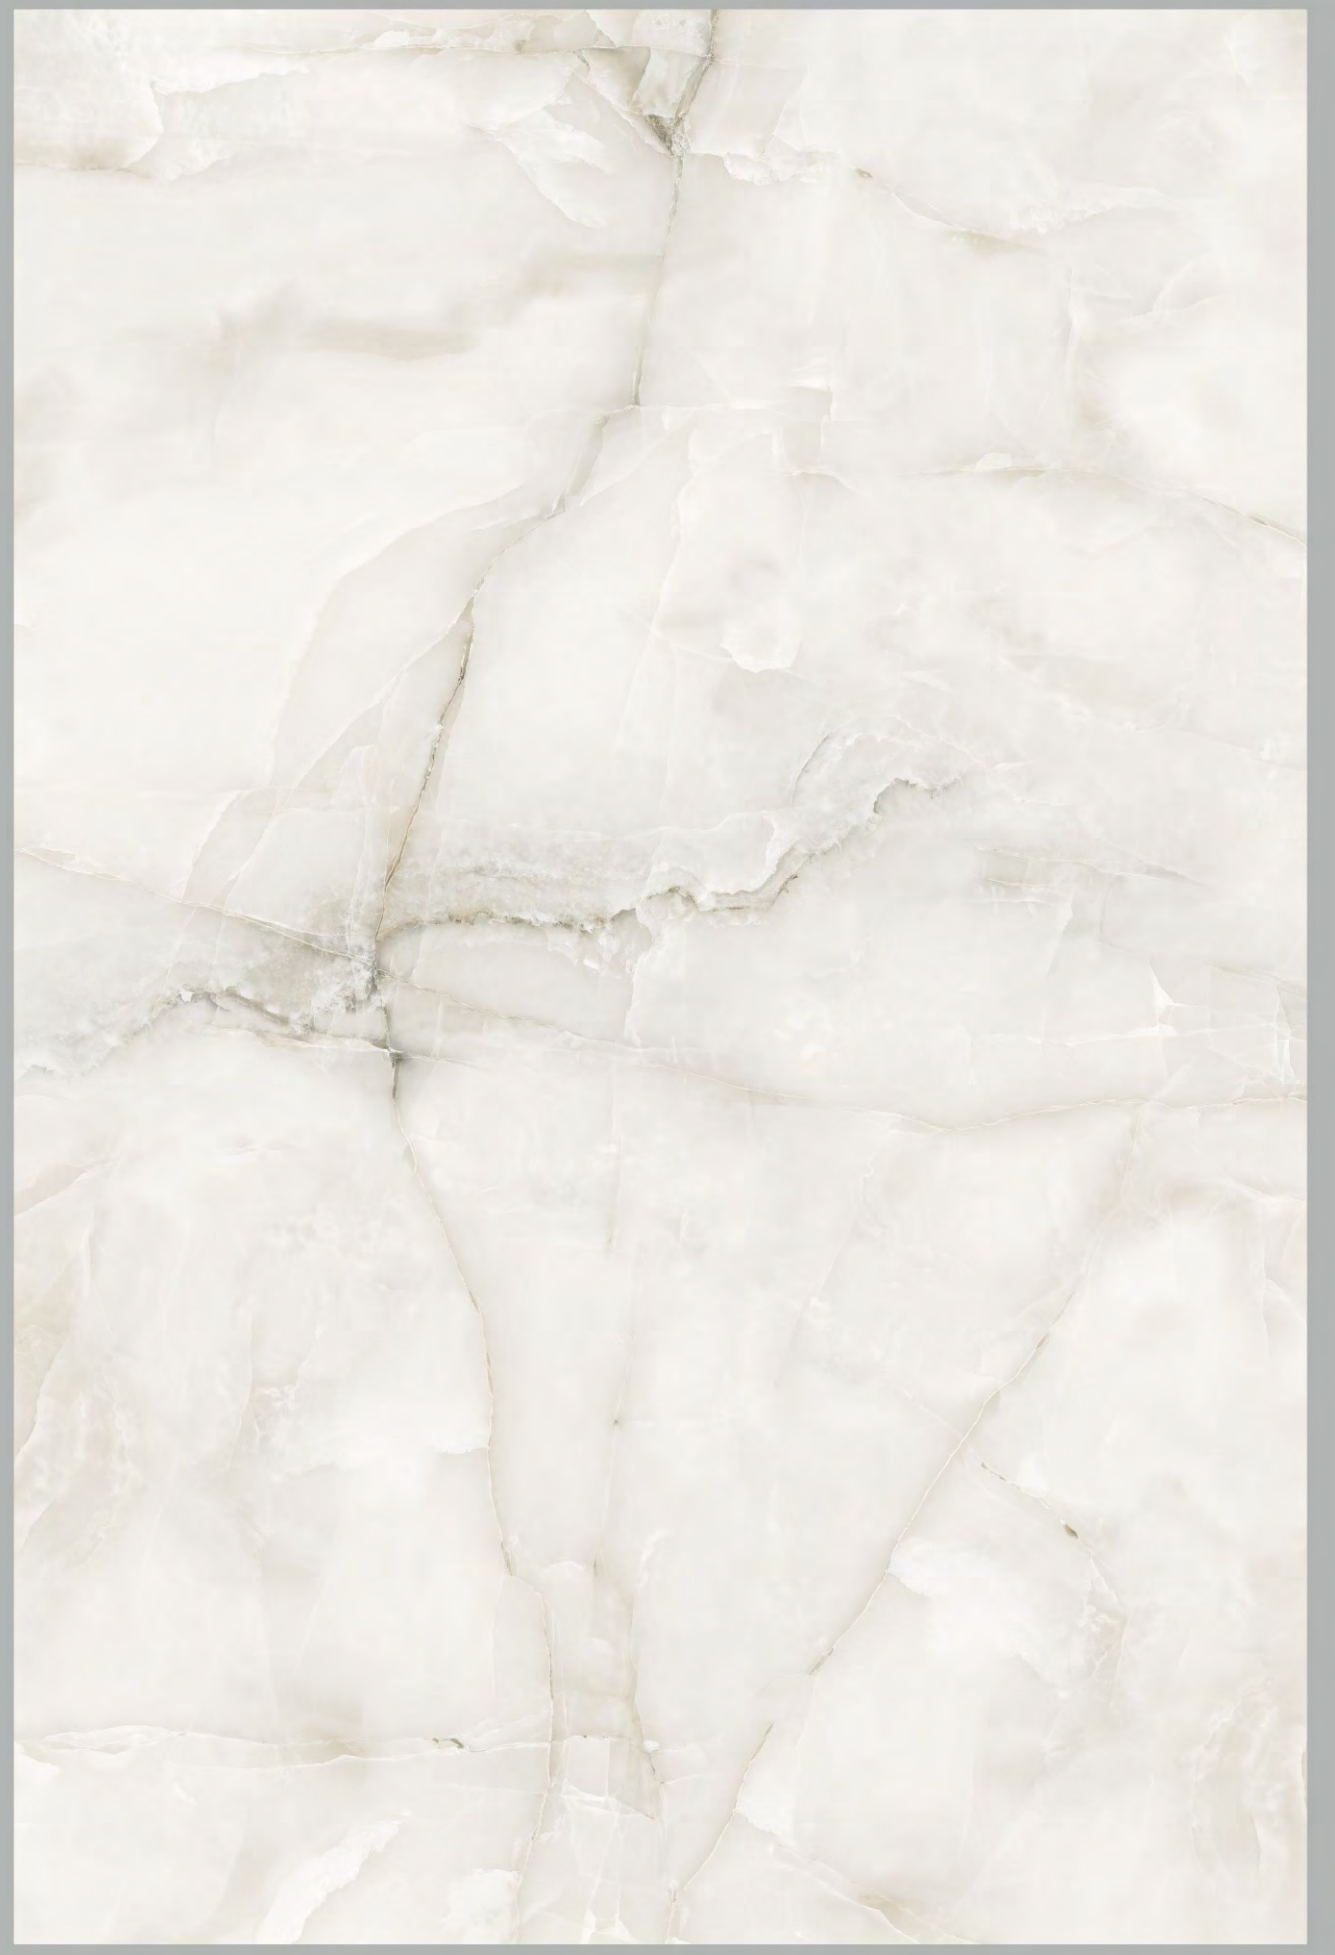

Size: 120x180cm

Finish: Glossy

Thickness: 9mm

Random: 3

**ONICO LIGHT GREY**

**360°**  
Touch & Scan

360°  
Touch & Scan

ONICO OYESTER