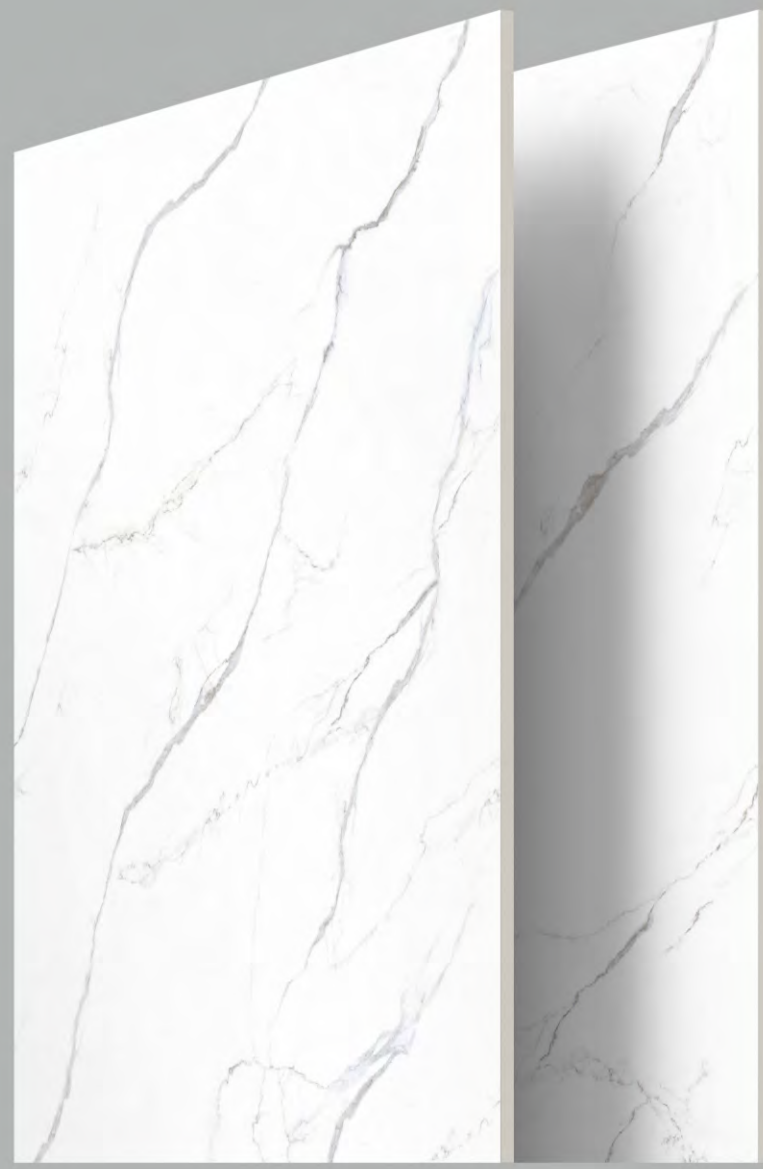

Heritage Artline 14.com

**ELITE BROWN**

360°  
Touch & Scan

360°  
Touch & Scan

ELITE  
GREY

Size: 120x180cm	Finish: Glossy	Thickness: 9mm	Random: 3
-----------------	----------------	----------------	-----------