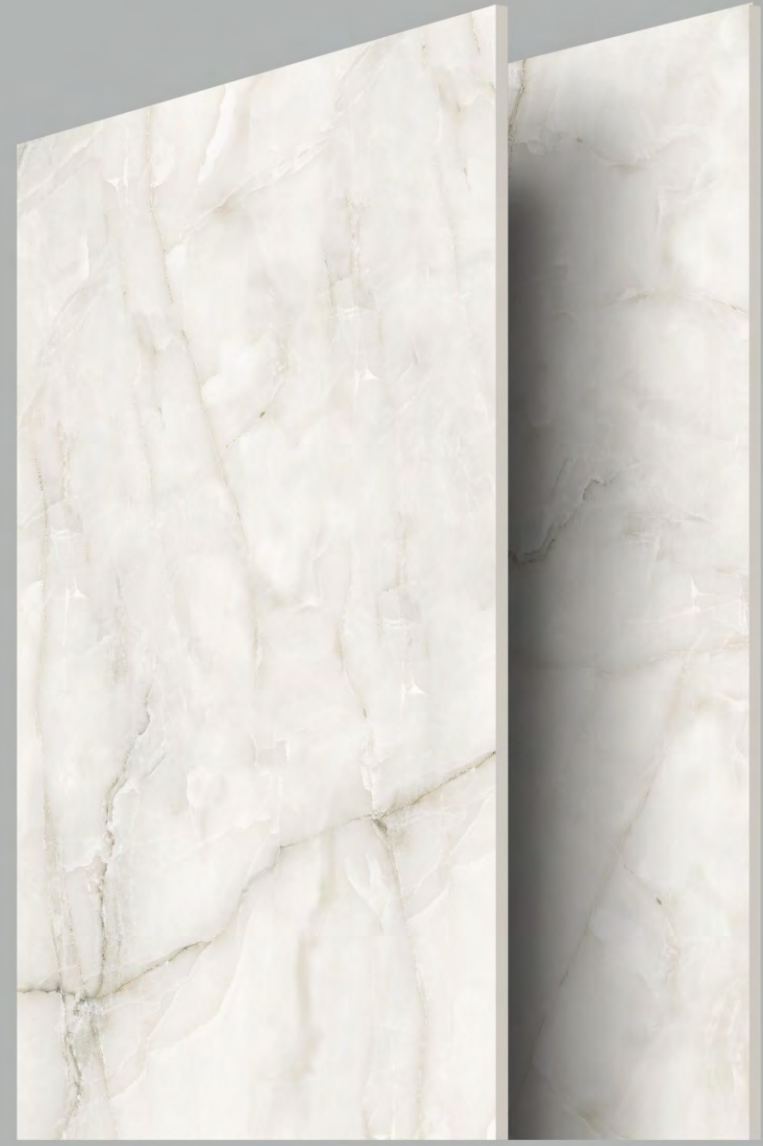

Size: 120x180cm

Finish: Glossy

Thickness: 9mm

Random: 3

**ONICO LIGHT GREY**

**360°**  
Touch & Scan

360°  
Touch & Scan

ONICO OYESTER