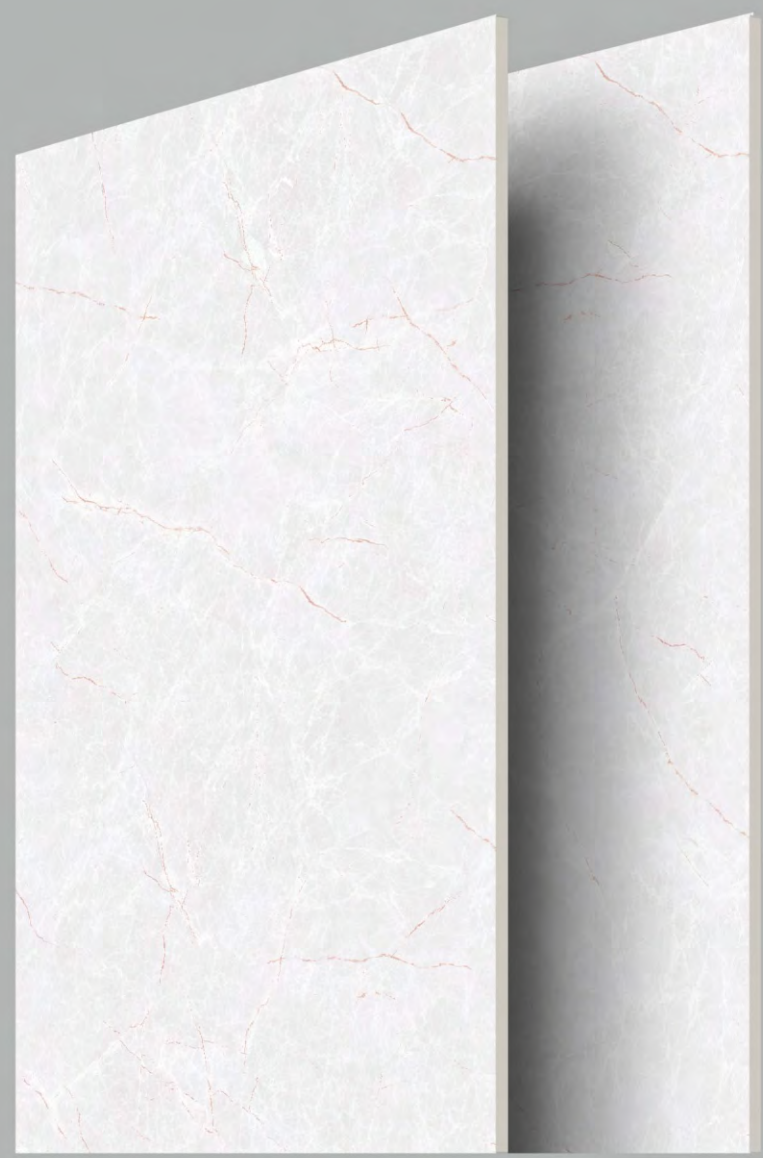

360°
Touch & Scan

VELENTA
LIGHT GREY

Size: 120x180cm	Finish: Glossy	Thickness: 9mm	Random: 3