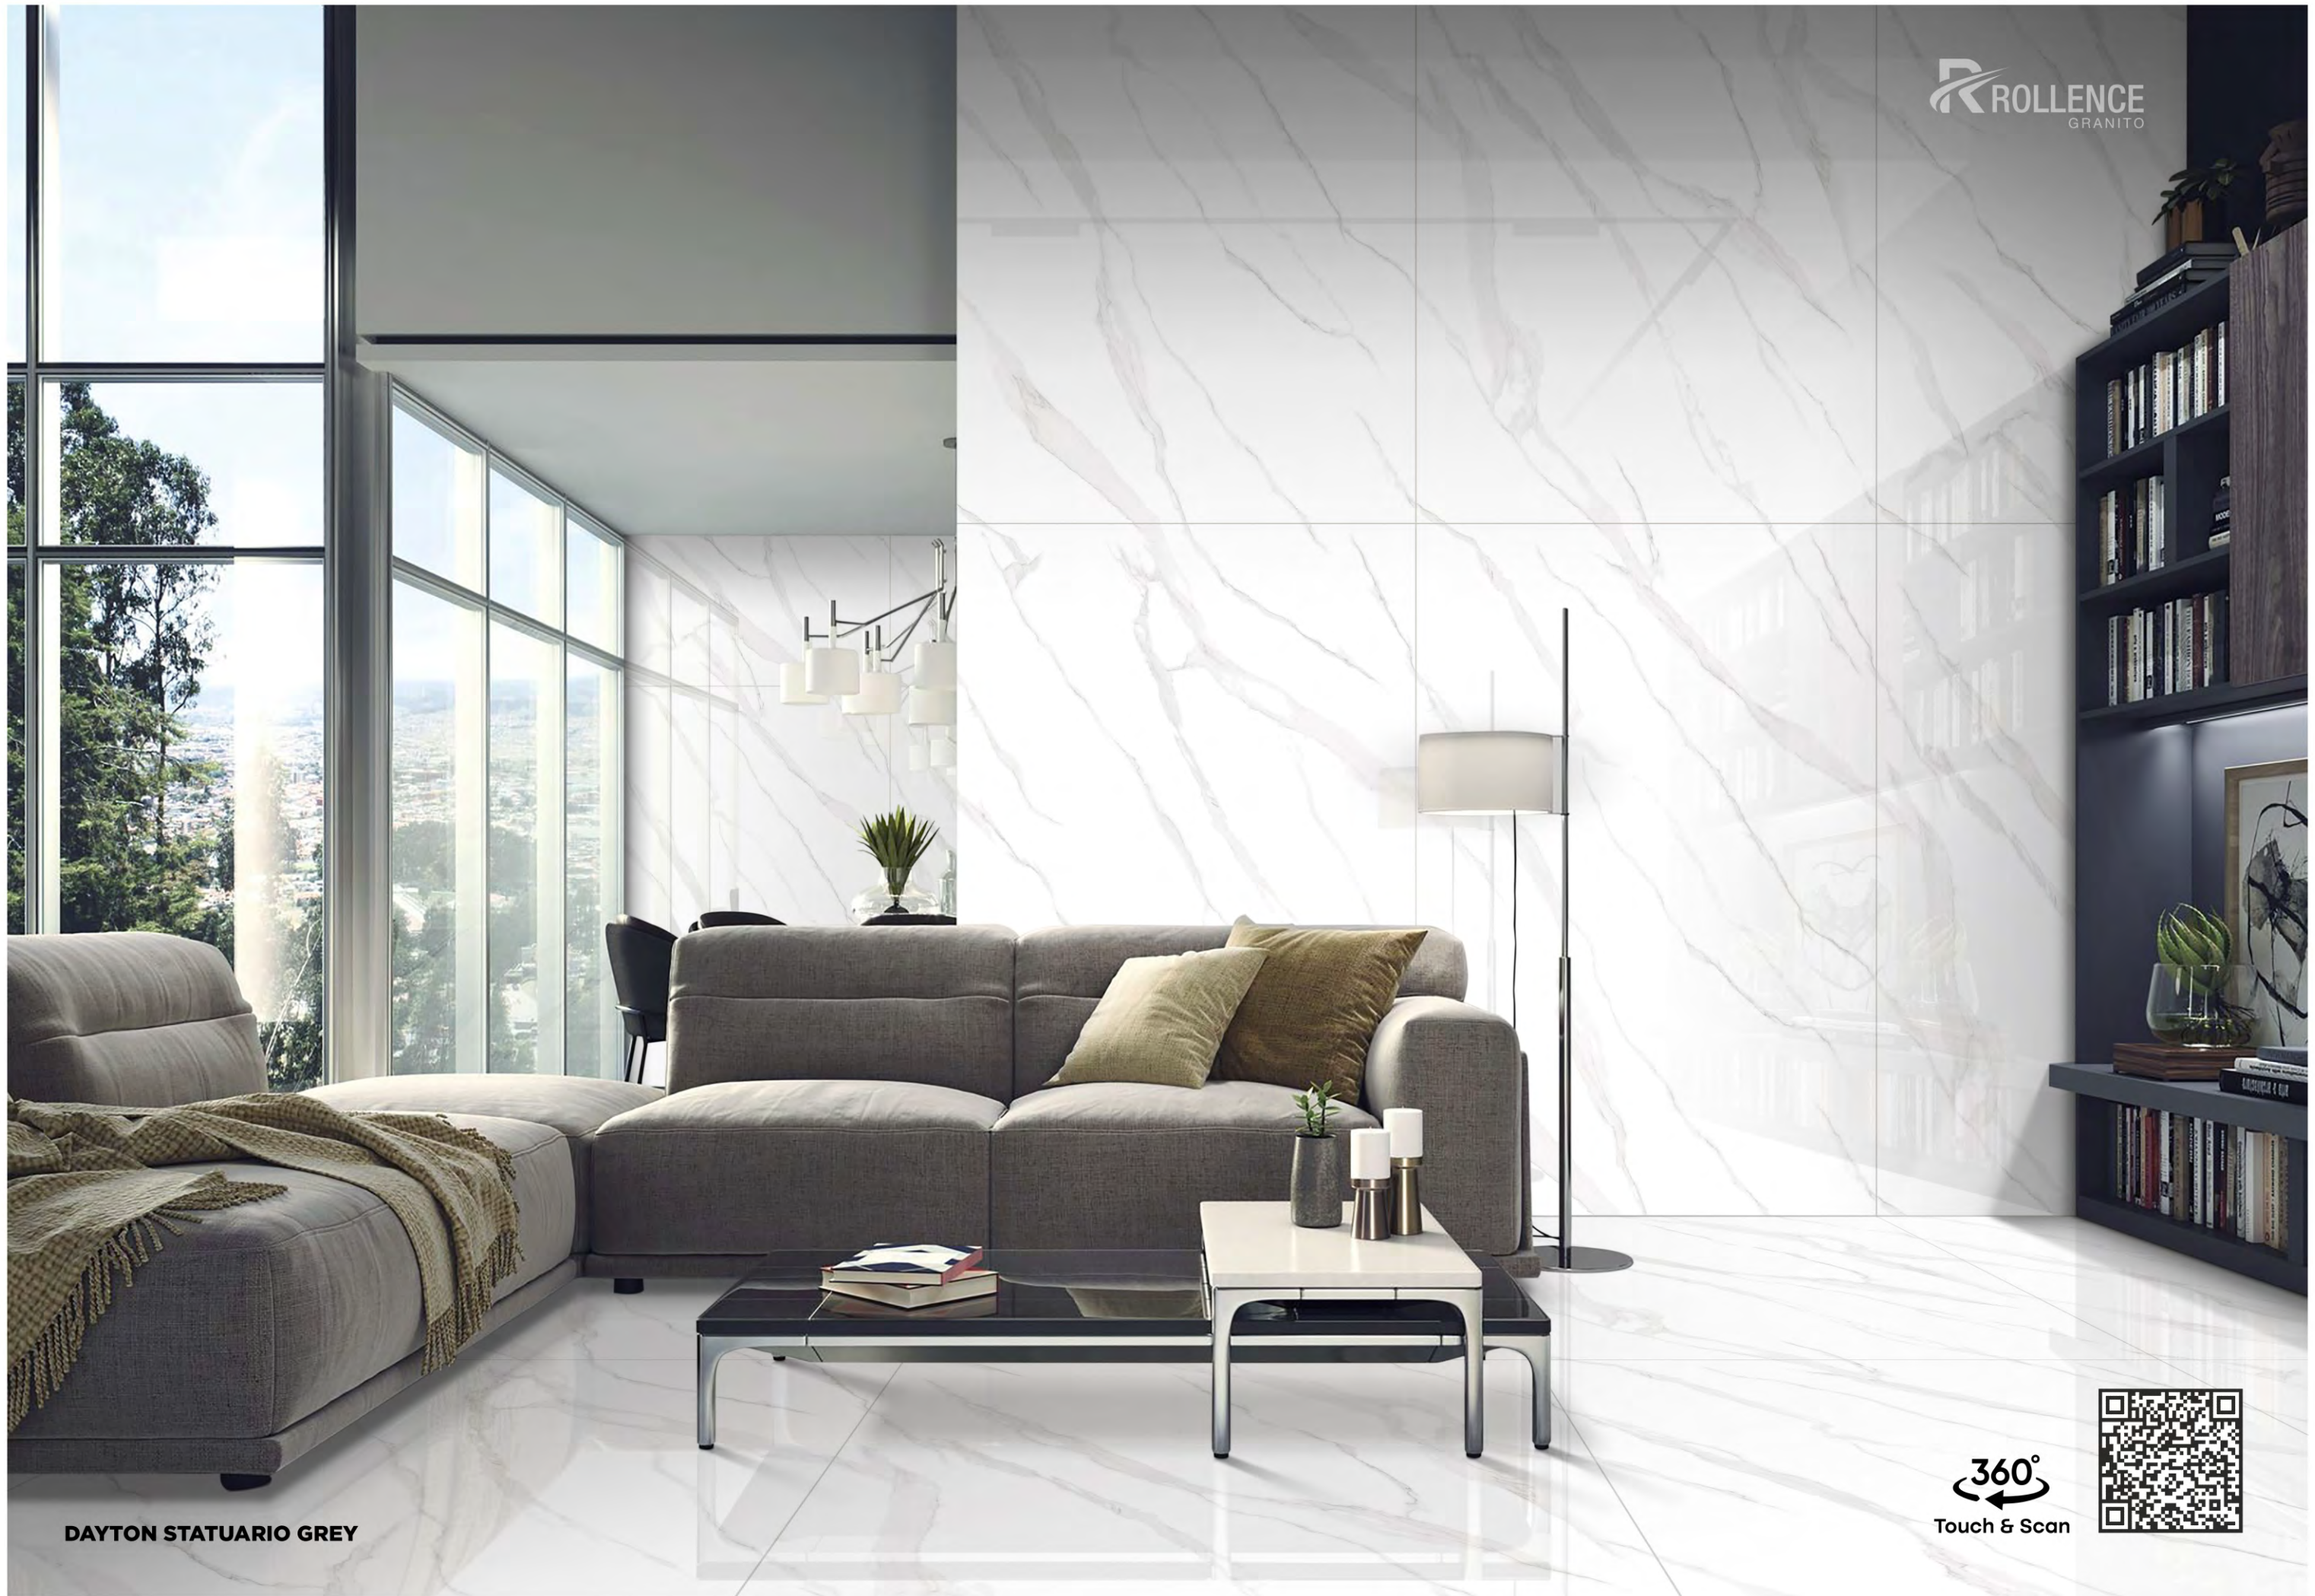

**DAYTON STATUARIO GREY**

**360°**  
Touch & Scan

360°  
Touch & Scan

ELITE  
BROWN

Size: 120x180cm	Finish: Glossy	Thickness: 9mm	Random: 3
-----------------	----------------	----------------	-----------

**ROLLENCE**  
GRANITO