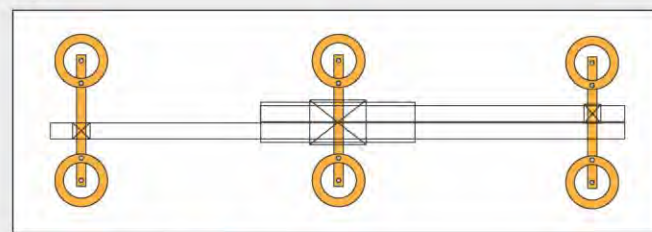

Fig. C

If the surface of the slab is textured, the best way to handle the slabs manually is by using a Large Format Tile (LFTI) Carrier System (Fig. C) with suction cups that hold the tile from all four sides. By using this method, workers can lift or shift the tiles easily without any damage and will require the manpower of two people.