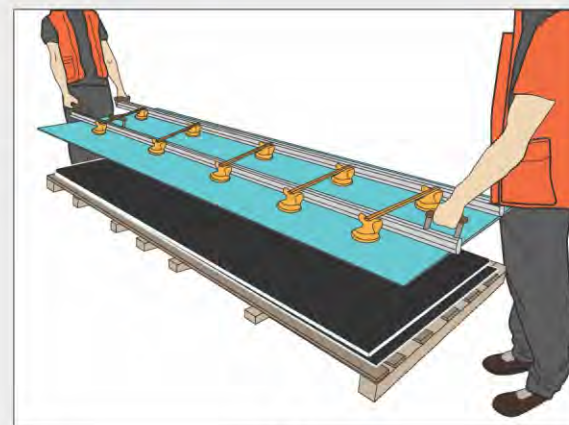

Fig. C

If the surface of the slab is textured, the best way to handle the slabs manually is by using a Large Format Tile (LFTI) Carrier System (Fig. C) with suction cups that hold the tile from all four sides. By using this method, workers can lift or shift the tiles easily without any damage and will require the manpower of two people.