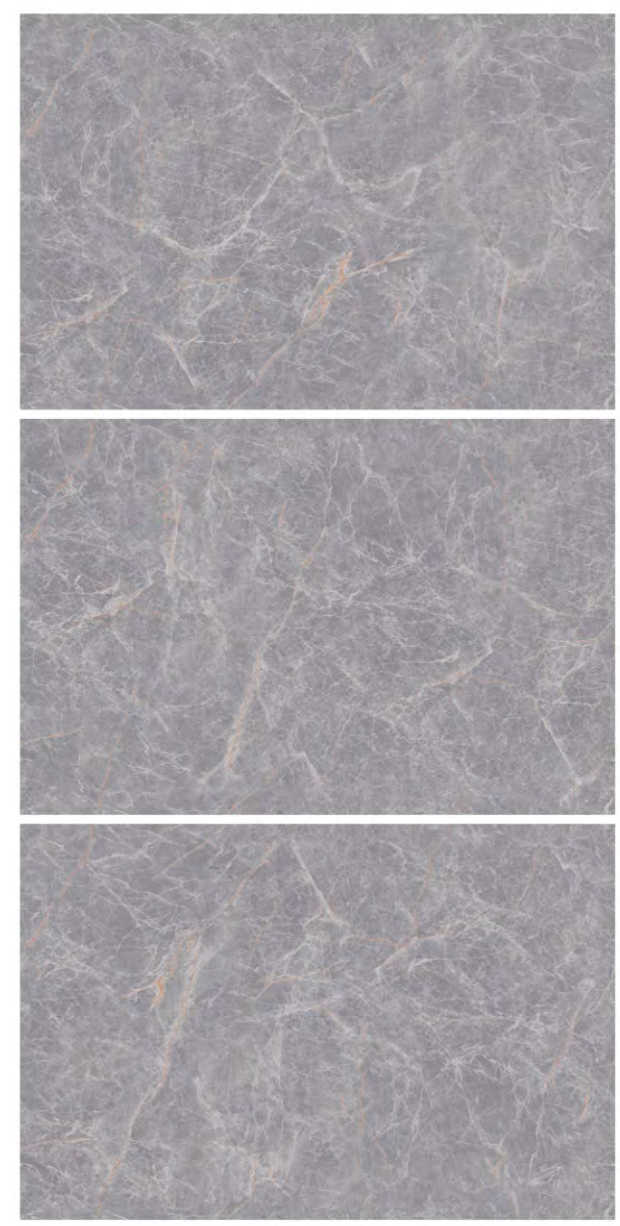

360°
Touch & Scan

VELENTA GRIGIO

Size: 120x180cm	Finish: Glossy	Thickness: 9mm	Random: 3