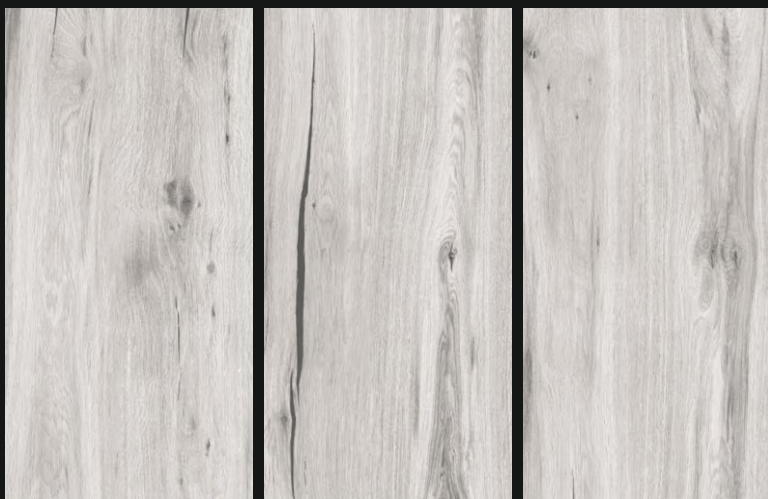

600X
1200mm

Polished
Glazed
Vitrified
Tiles

HICKORY WOOD LIGHT GREY

RUSTIC
////////////////