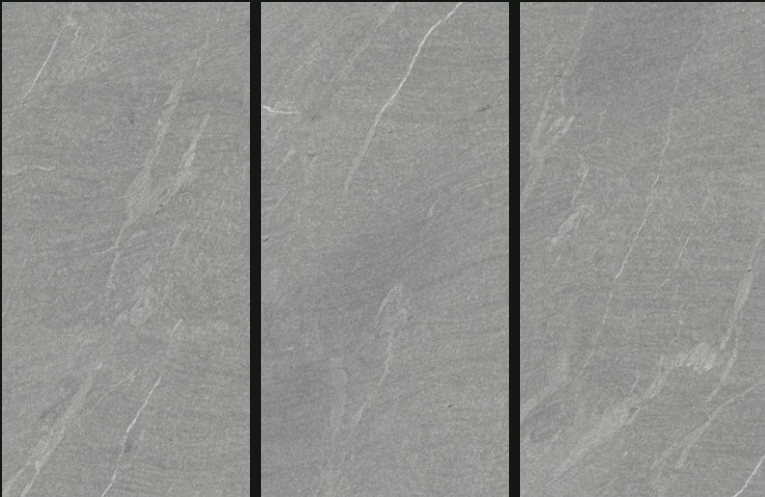

RUSTIC  
////////////////

600X  
1200mm

Polished  
Glazed  
Vitrified  
Tiles

MIRAG TROUT

RUSTIC  
////////////////

600X  
1200mm

Polished  
Glazed  
Vitrified  
Tiles

MONTANA WOOD NATURAL