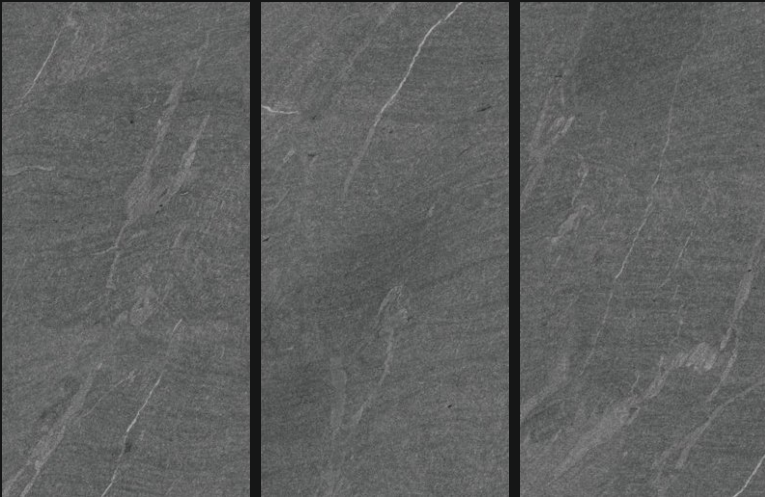

RUSTIC  
//////////

600X  
1200mm

Polished  
Glazed  
Vitrified  
Tiles

MIRAG ANCHOR

RUSTIC  
////////////////

600X  
1200mm

Polished  
Glazed  
Vitrified  
Tiles

MIRAG BROWN