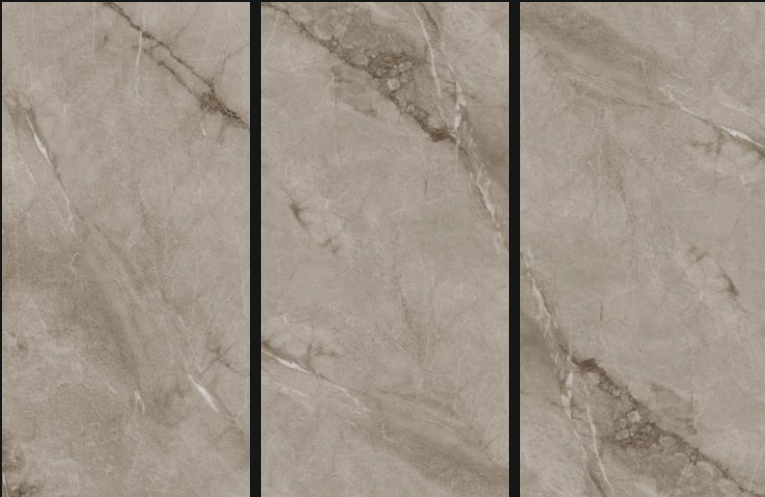

RUSTIC  
//////////

600X  
1200mm

Polished  
Glazed  
Vitrified  
Tiles

AVENUE DARK

RUSTIC  
////////////////

600X  
1200mm

Polished  
Glazed  
Vitrified  
Tiles

AVENUE LIGHT