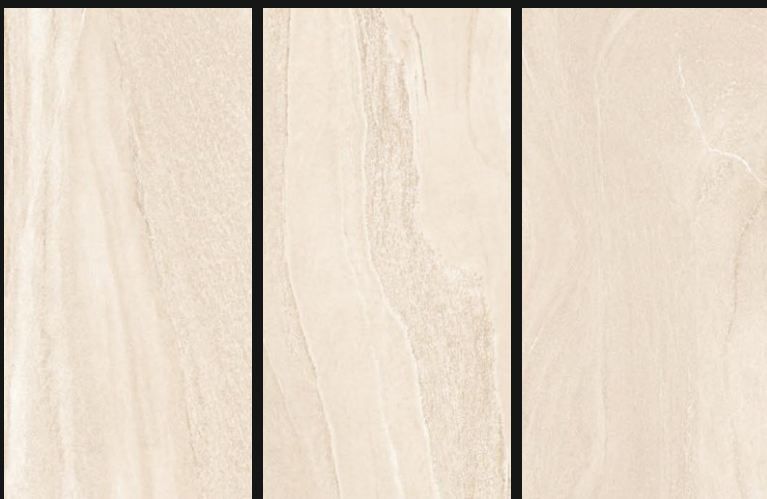

600X
1200mm

Polished
Glazed
Vitrified
Tiles

SPECTROLITE TORTILLA

RUSTIC
////////////////