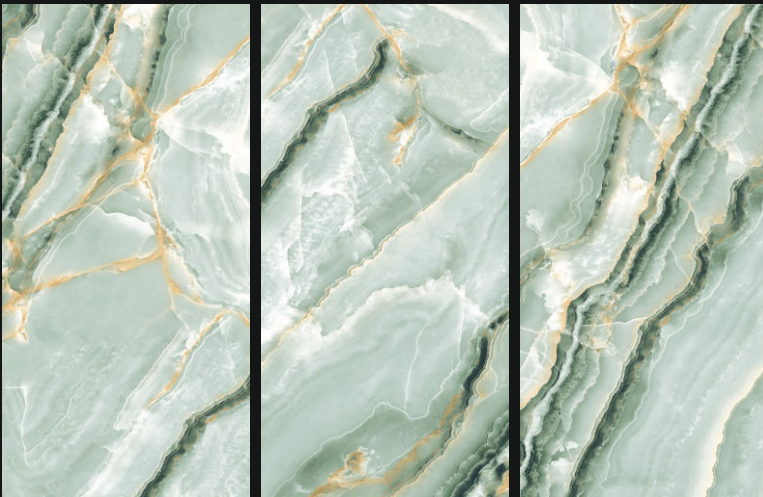

600X
1200mm

Polished
Glazed
Vitrified
Tiles

MATRICO GREEN

GLOSSY
//////////