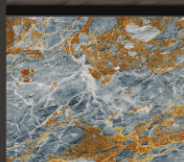

600X
1200mm | Polished
Glazed
Vitrified
Tiles

MAESTRO GREEN

GLOSSY
//////////

RANDOM-6

Ab
A

l
a

600X
1200mm

Polished
Glazed
Vitrified
Tiles