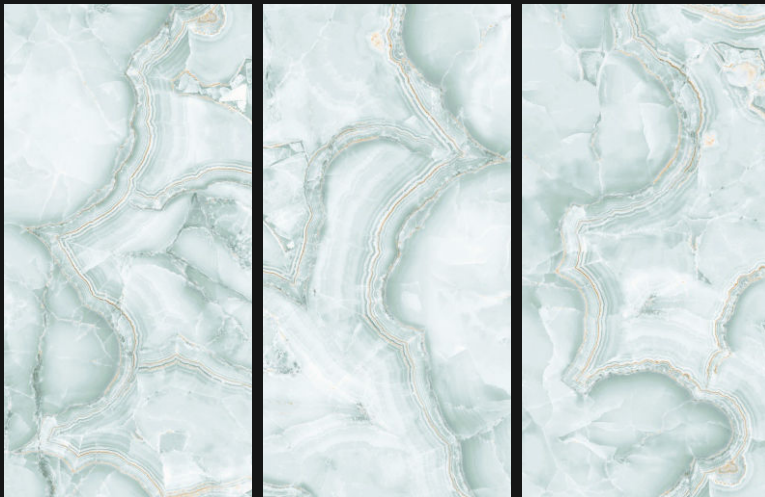

RANDOM-4

600X
1200mm

Polished
Glazed
Vitrified
Tiles

DAZIA ONYX MINT

GLOSSY
////////////////

RANDOM-4

600X
1200mm

Polished
Glazed
Vitrified
Tiles