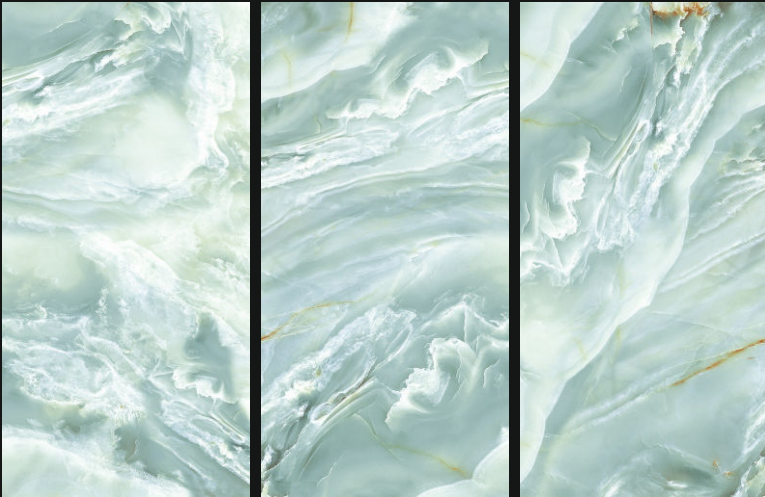

DO
MORE
OF
WHAT
MAKES
YOU
HAPPY.

8 31
PM

TAD
NAM

600X
1200mm

Polished
Glazed
Vitrified
Tiles

OCEAN ONYX AQUA

GLOSSY
//////////

RANDOM-4