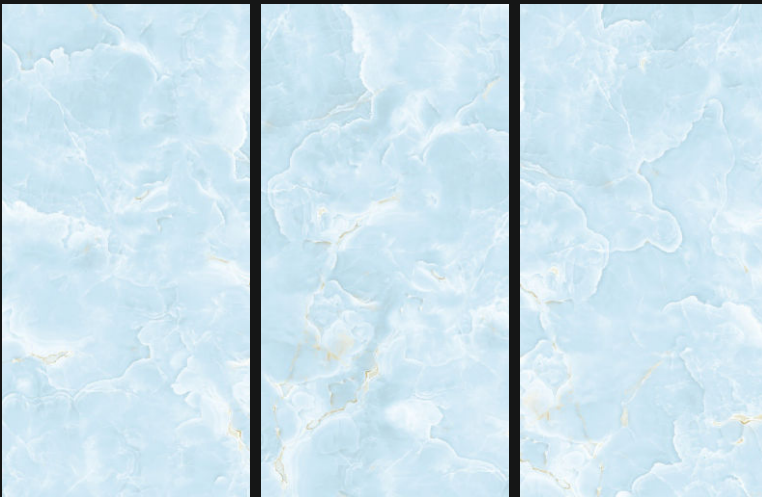

600X
1200mm

Polished
Glazed
Vitrified
Tiles

ICE ONYX LIGHT BLUE

GLOSSY
///////