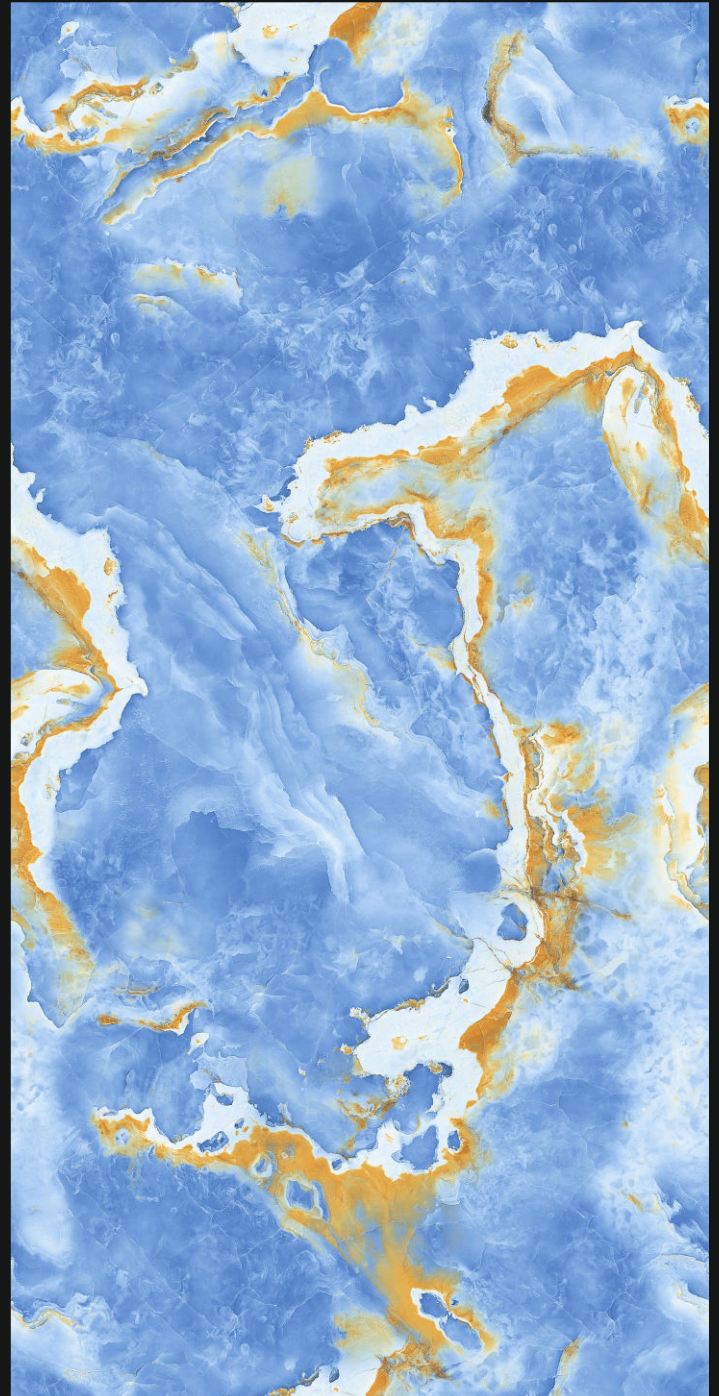

DAZIA ONYX AQUA

GLOSSY
//////////

RANDOM-4

600X
1200mm

Polished
Glazed
Vitrified
Tiles

EMERALD ONYX BLUE

GLOSSY
//////////

RANDOM-4