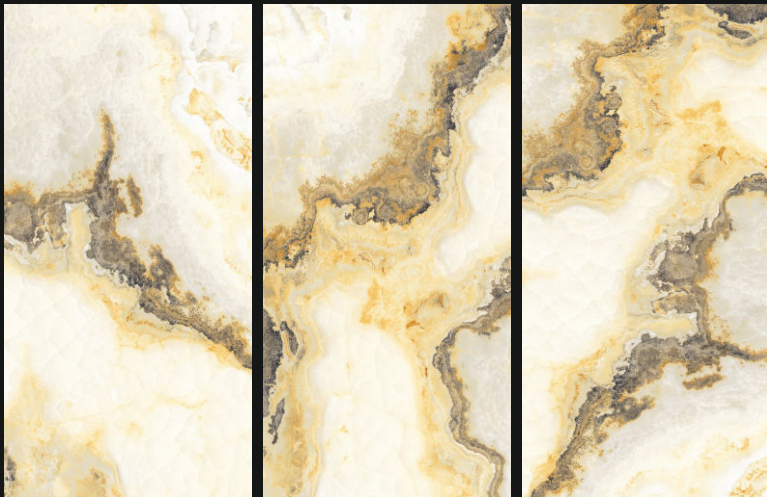

600X
1200mm

Polished
Glazed
Vitrified
Tiles

HYPNOSE GOLD

GLOSSY
///////