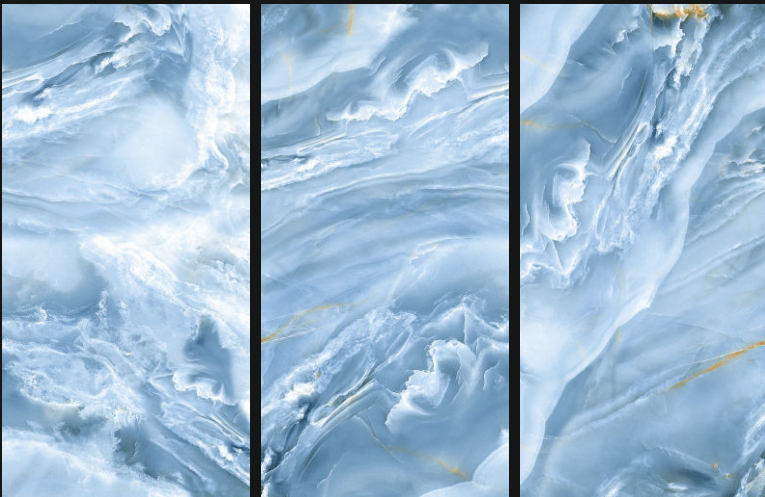

600X
1200mm

Polished
Glazed
Vitrified
Tiles

OCEAN ONYX BLUE

GLOSSY
//////////