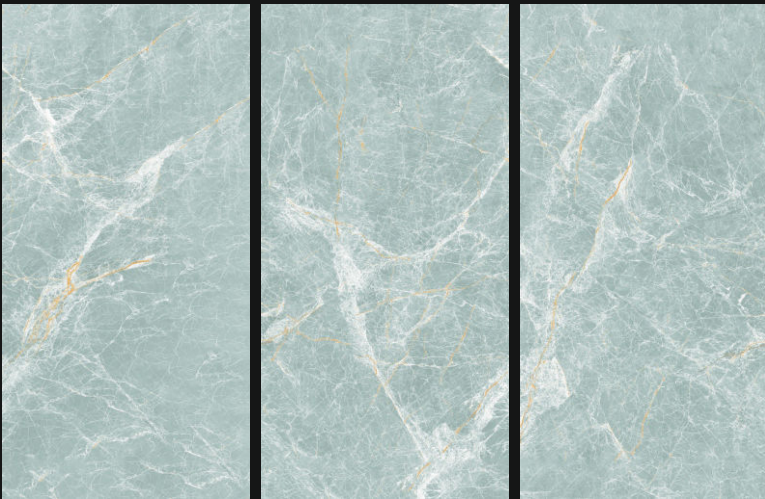

600X
1200mm

Polished
Glazed
Vitrified
Tiles

TIVOLA AQUA

GLOSSY
///////