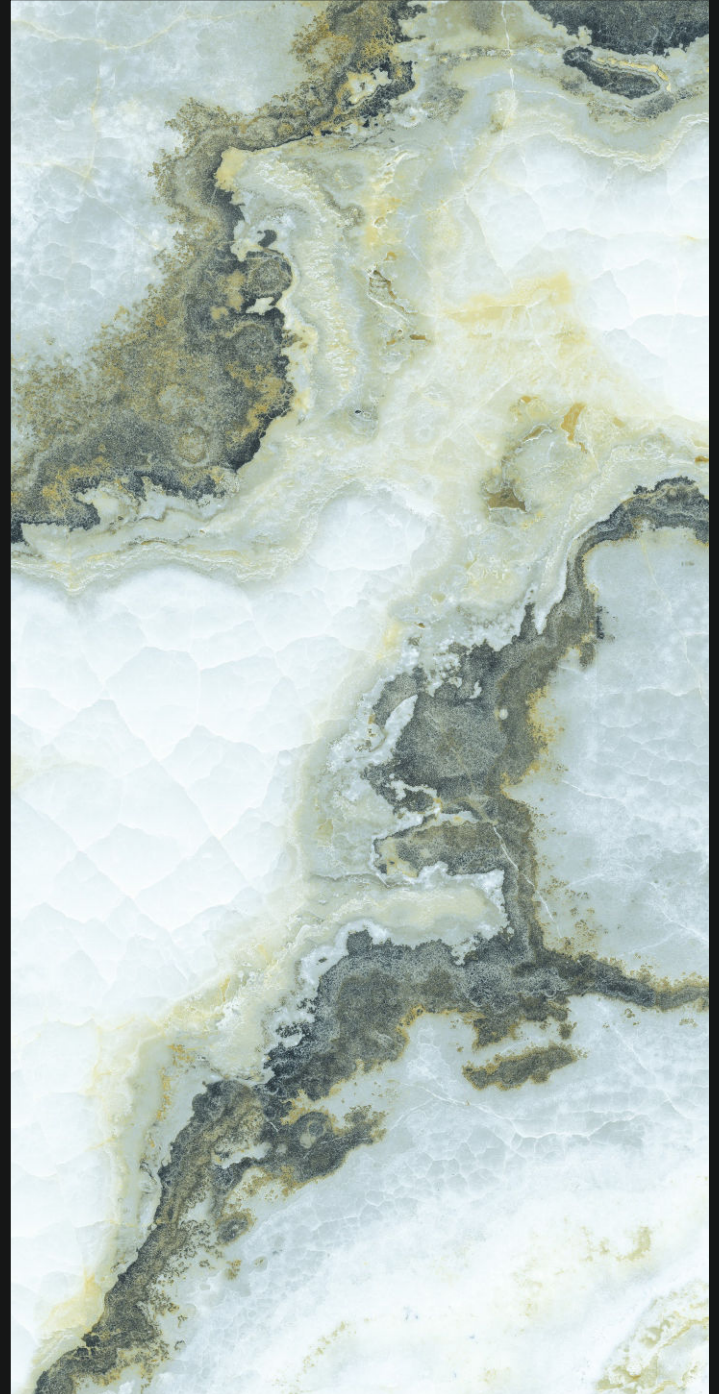

Polished
Glazed
Vitrified
Tiles

HAZEL ONYX BLUE

GLOSSY
///////

RANDOM-3

600X
1200mm | Polished
Glazed
Vitrified
Tiles

HYPNOSE AQUA

GLOSSY
//////////

RANDOM-3