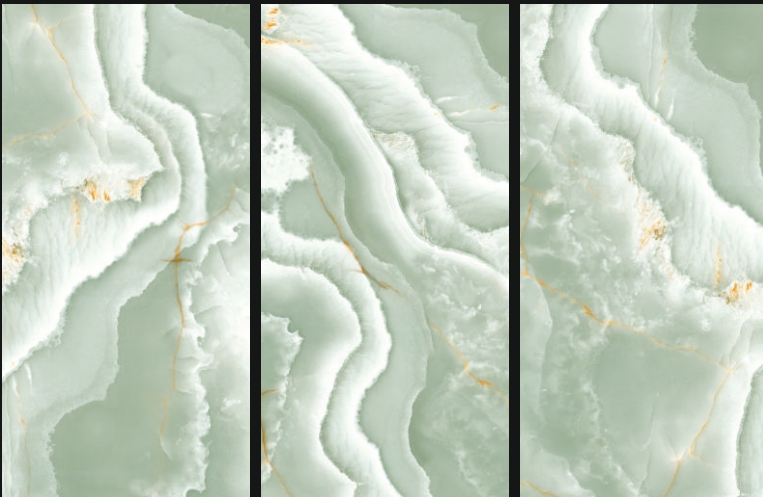

600X
1200mm

Polished
Glazed
Vitrified
Tiles

AZUL ONYX GREEN

GLOSSY
//////////