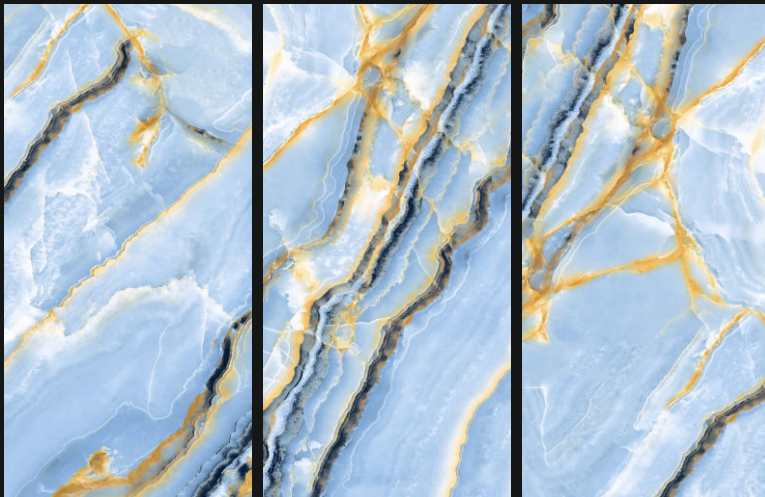

600X
1200mm

Polished
Glazed
Vitrified
Tiles

MATRICO MULTY

GLOSSY
//////////