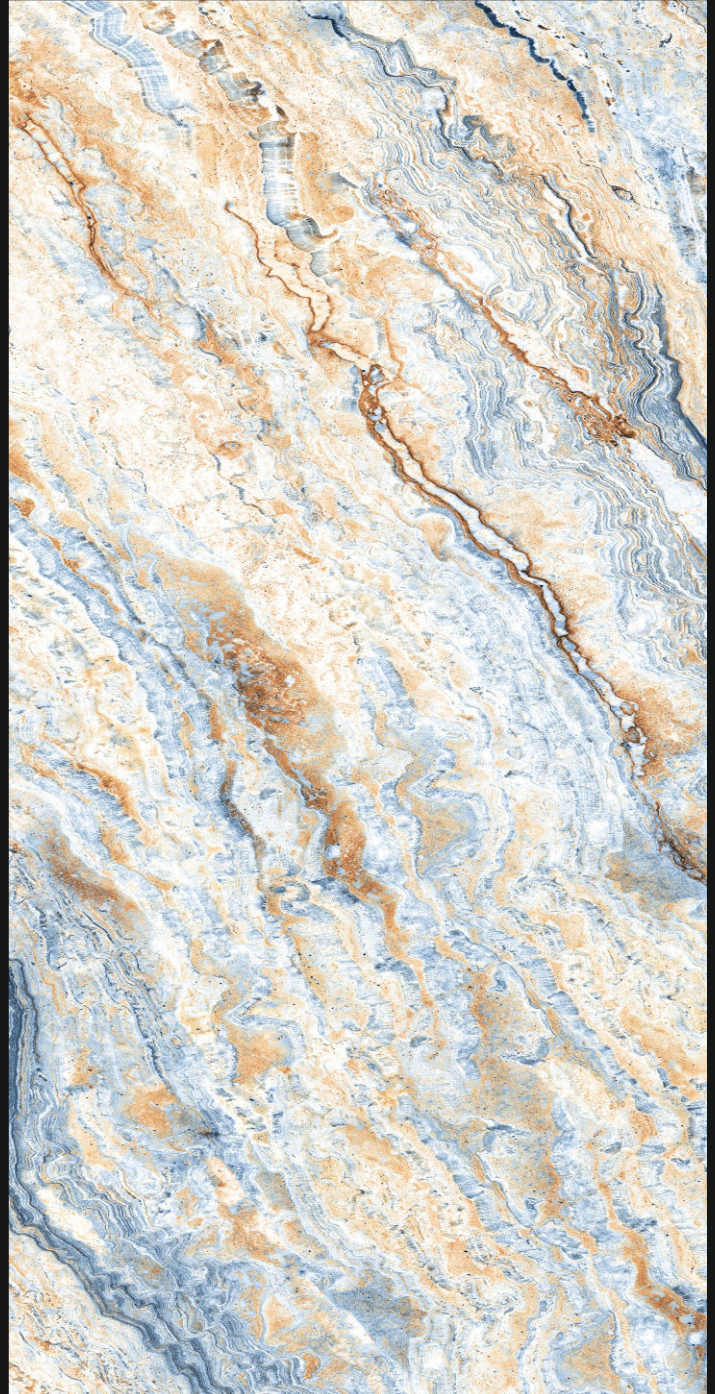

■ 600X
1200mm | Polished
Glazed
Vitrified
Tiles

CASPIAN ONYX BLUE

GLOSSY
//////////

RANDOM-3

600X
1200mm | Polished
Glazed
Vitrified
Tiles

CRISTALLO MULTY

GLOSSY
///////

RANDOM-4