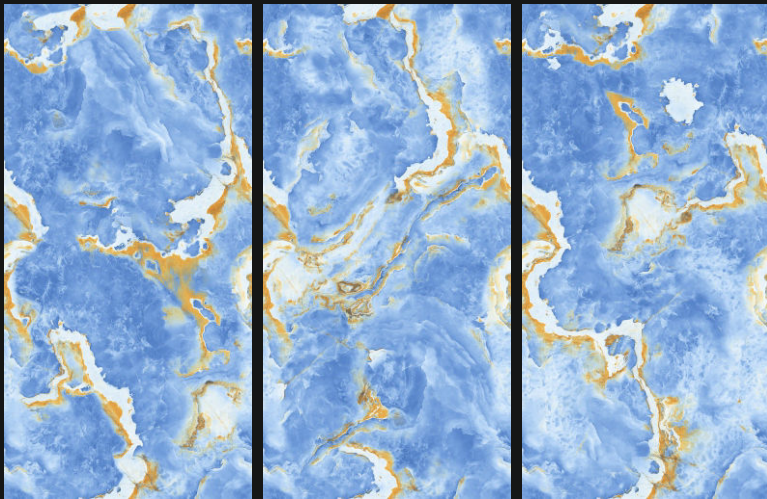

DAZIA ONYX AQUA

GLOSSY
//////////

RANDOM-4

600X
1200mm

Polished
Glazed
Vitrified
Tiles

EMERALD ONYX BLUE

GLOSSY
//////////

RANDOM-4