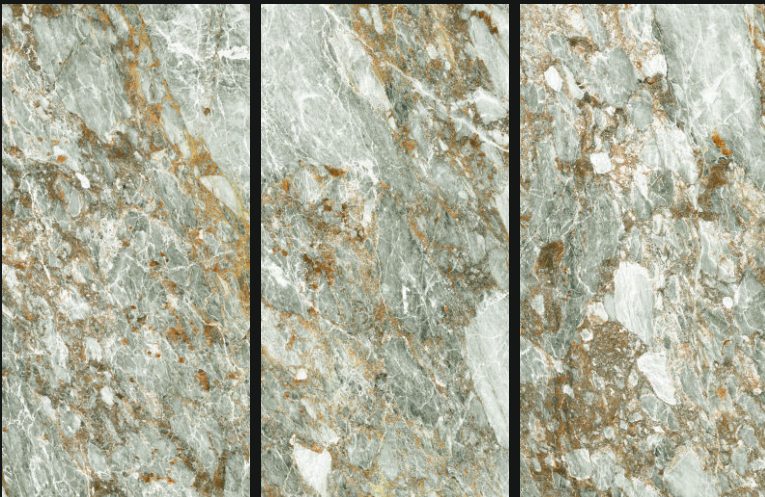

600X
1200mm | Polished
Glazed
Vitrified
Tiles

MAESTRO GREEN

GLOSSY
//////////