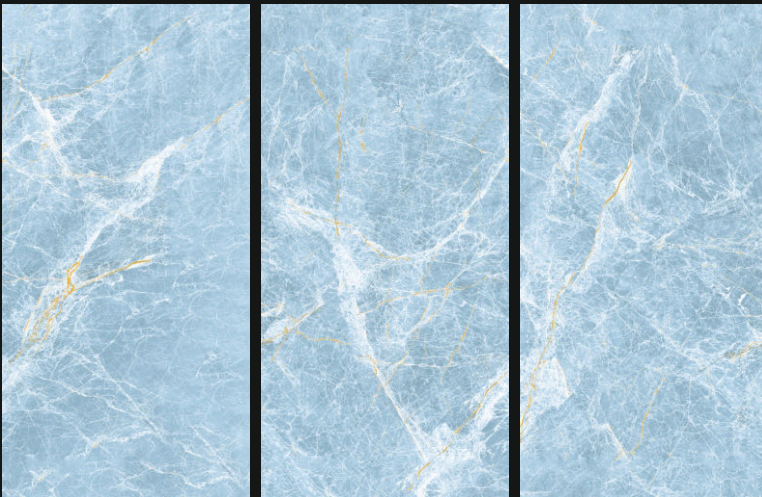

600X
1200mm | Polished
Glazed
Vitrified
Tiles

TIVOLA SKY

GLOSSY
//////////