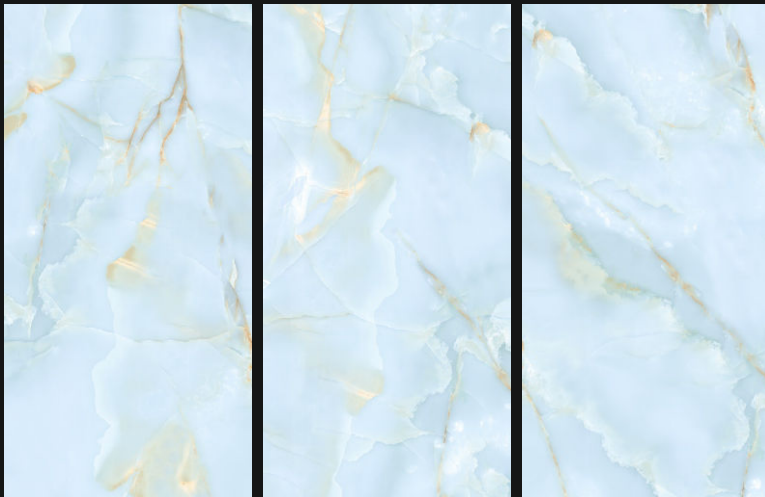

600X
1200mm

Polished
Glazed
Vitrified
Tiles

ANTIQUÉ ONYX BLUE

GLOSSY
////////////////