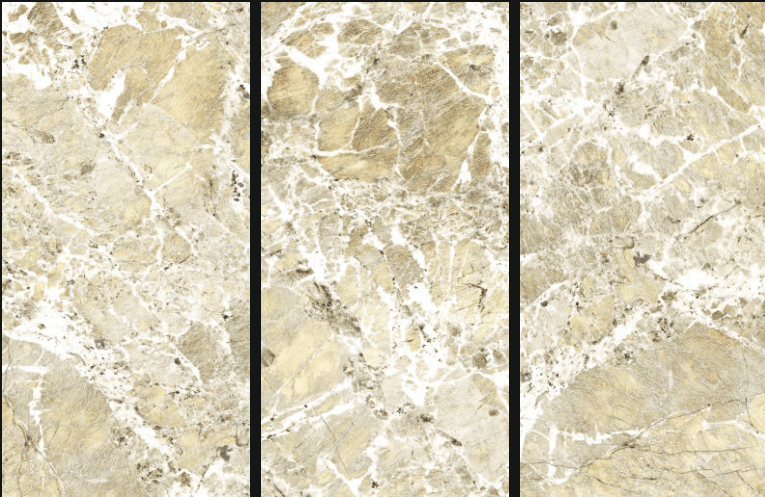

600X
1200mm | Polished
Glazed
Vitrified
Tiles

RIALTO BEIGE

GLOSSY
//////////