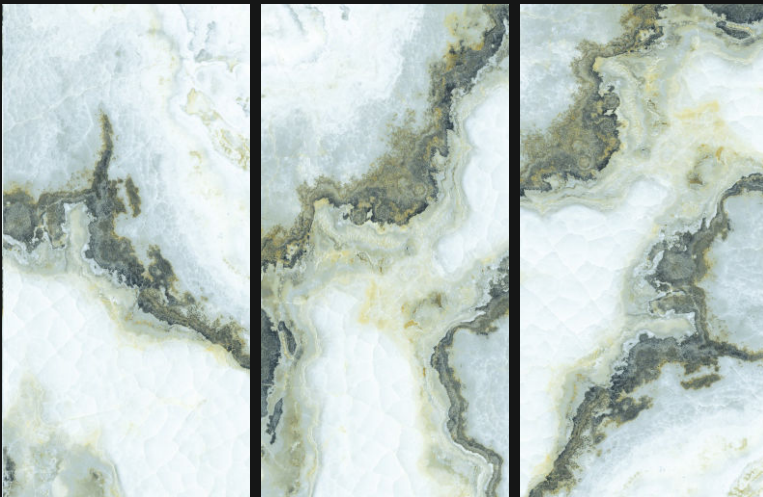

Polished
Glazed
Vitrified
Tiles

HAZEL ONYX BLUE

GLOSSY
///////

RANDOM-3

600X
1200mm | Polished
Glazed
Vitrified
Tiles

HYPNOSE AQUA

GLOSSY
//////////

RANDOM-3