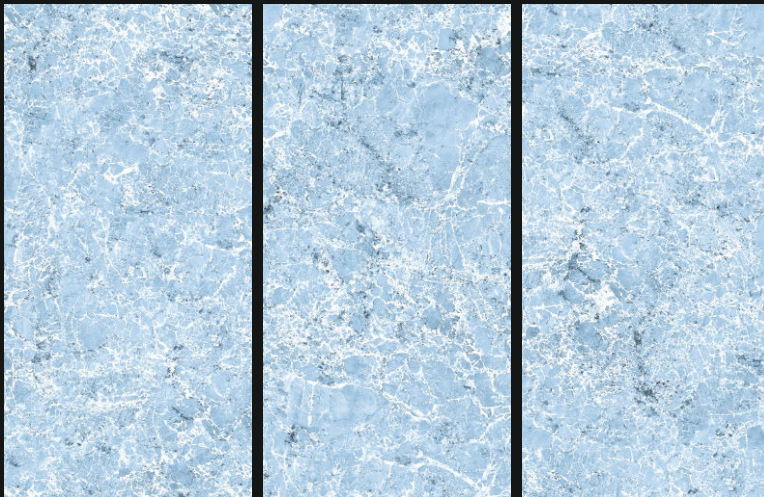

600X
1200mm

Polished
Glazed
Vitrified
Tiles

SIENNA BLUE

GLOSSY
///////