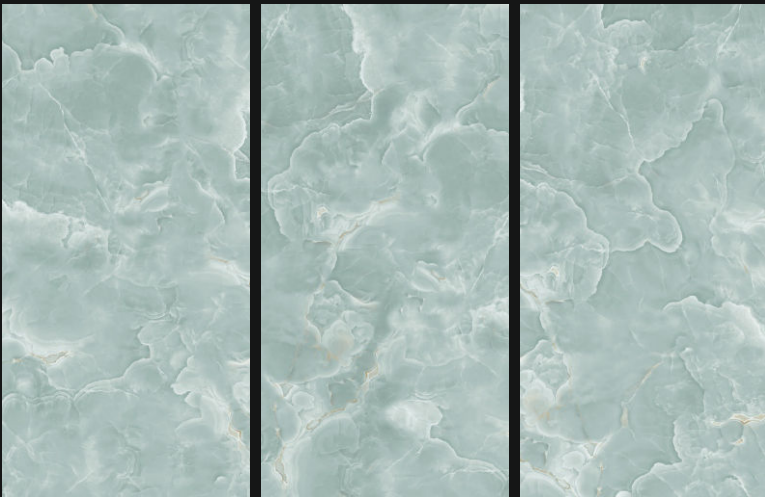

ICE ONYX AQUA

GLOSSY
//////////

RANDOM-8

600X
1200mm

Polished
Glazed
Vitrified
Tiles

MAESTRO BLUE

GLOSSY
//////////

RANDOM-6