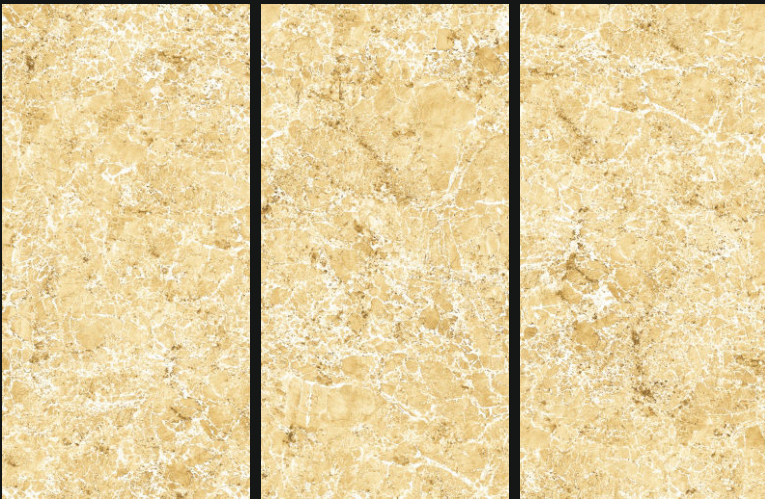

Polished
Glazed
Vitrified
Tiles

SELVA BLUE

GLOSSY
//////////

RANDOM-5

600X
1200mm | Polished
Glazed
Vitrified
Tiles

SIENNA GOLD

GLOSSY
///////

RANDOM-4