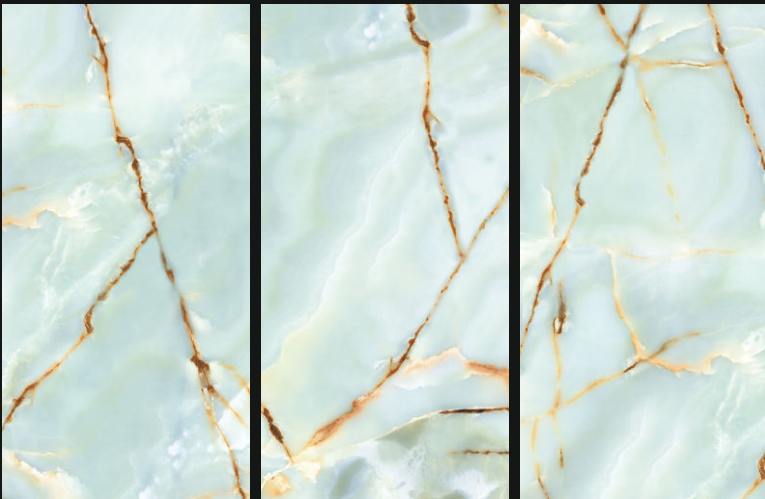

600X
1200mm

Polished
Glazed
Vitrified
Tiles

CASPIAN ONYX GREEN

GLOSSY
//////////