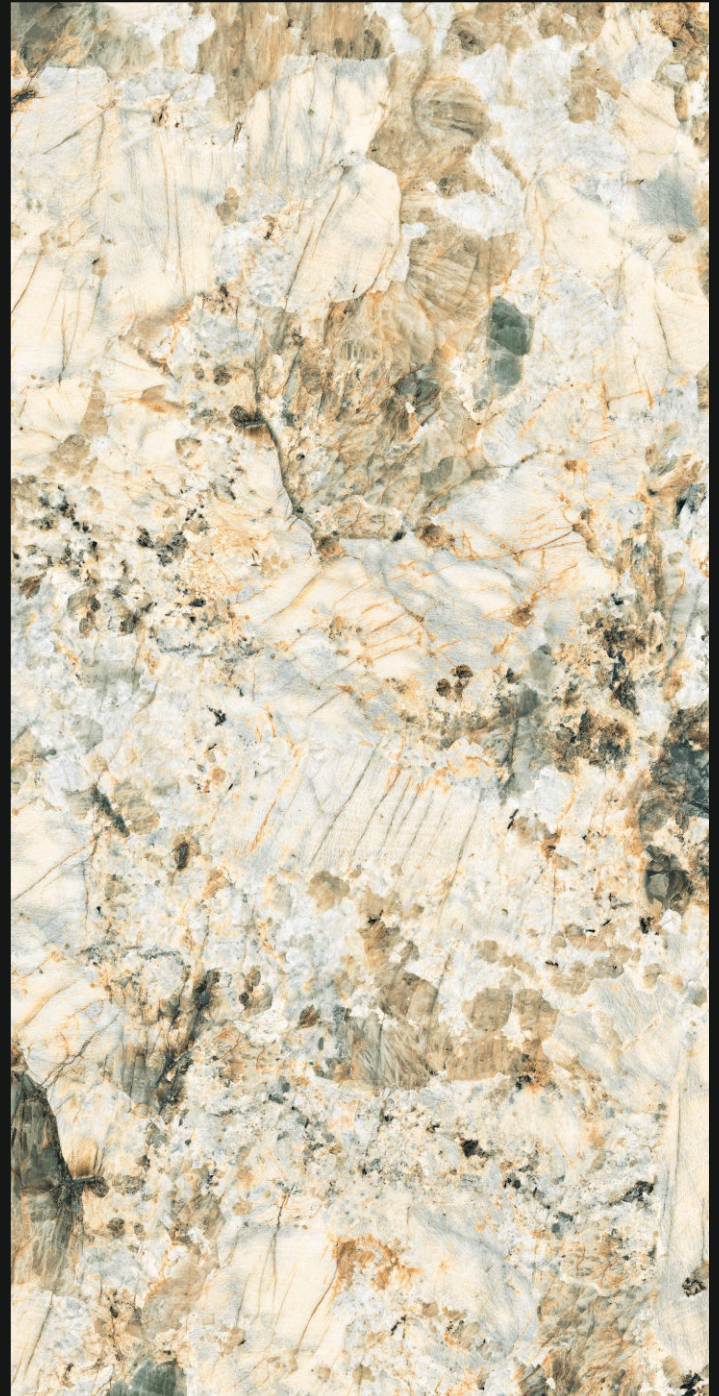

600X
1200mm

Polished
Glazed
Vitrified
Tiles

FENIX BEIGE

GLOSSY
///////

RANDOM-4