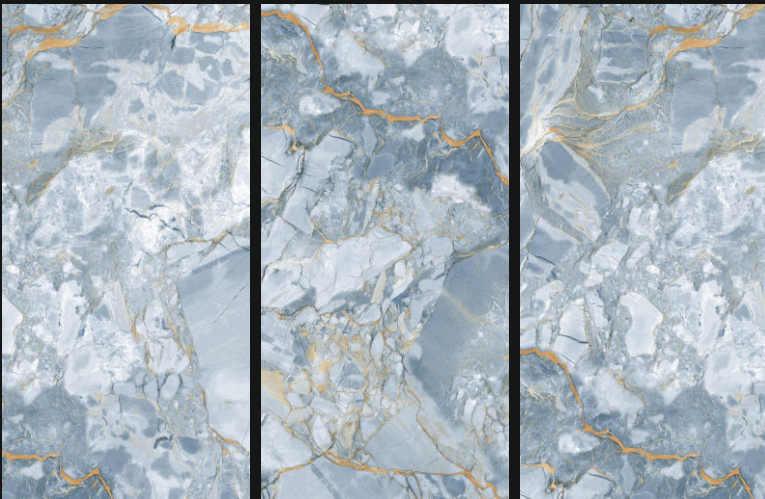

600X
1200mm

Polished
Glazed
Vitrified
Tiles

SELVA BLUE

GLOSSY
//////////