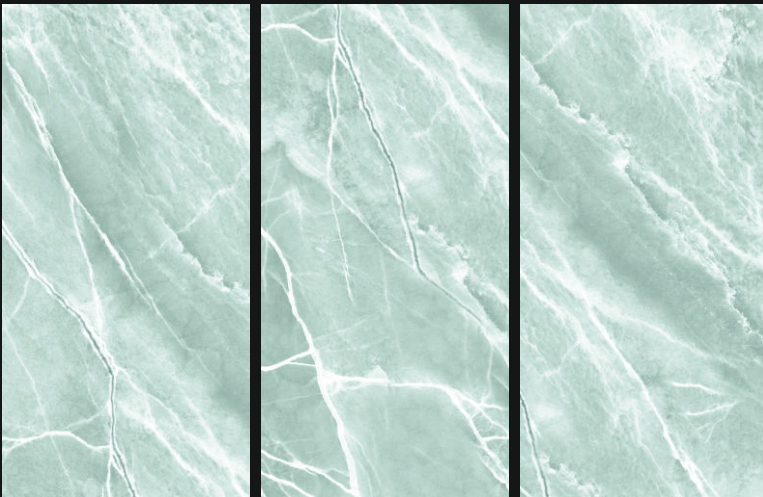

600X
1200mm | Polished
Glazed
Vitrified
Tiles

CANDY MINT

GLOSSY
///////