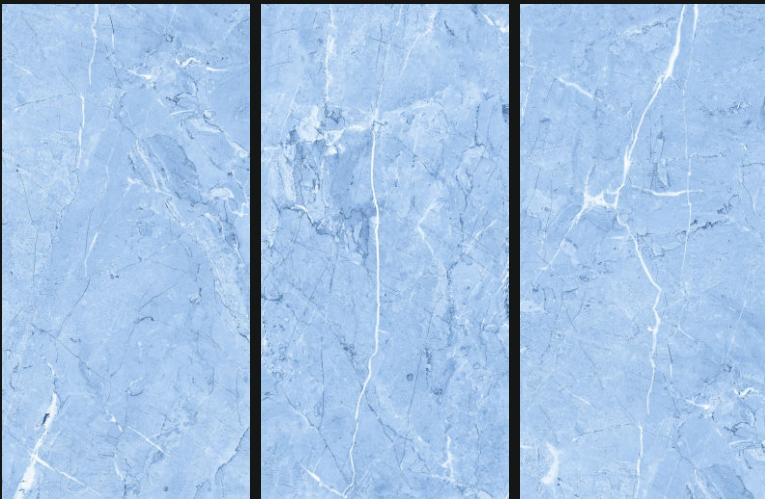

RANDOM-4

600X
1200mm

Polished
Glazed
Vitrified
Tiles

STELLA BLUE

GLOSSY
///////

RANDOM-4

600X
1200mm

Polished
Glazed
Vitrified
Tiles