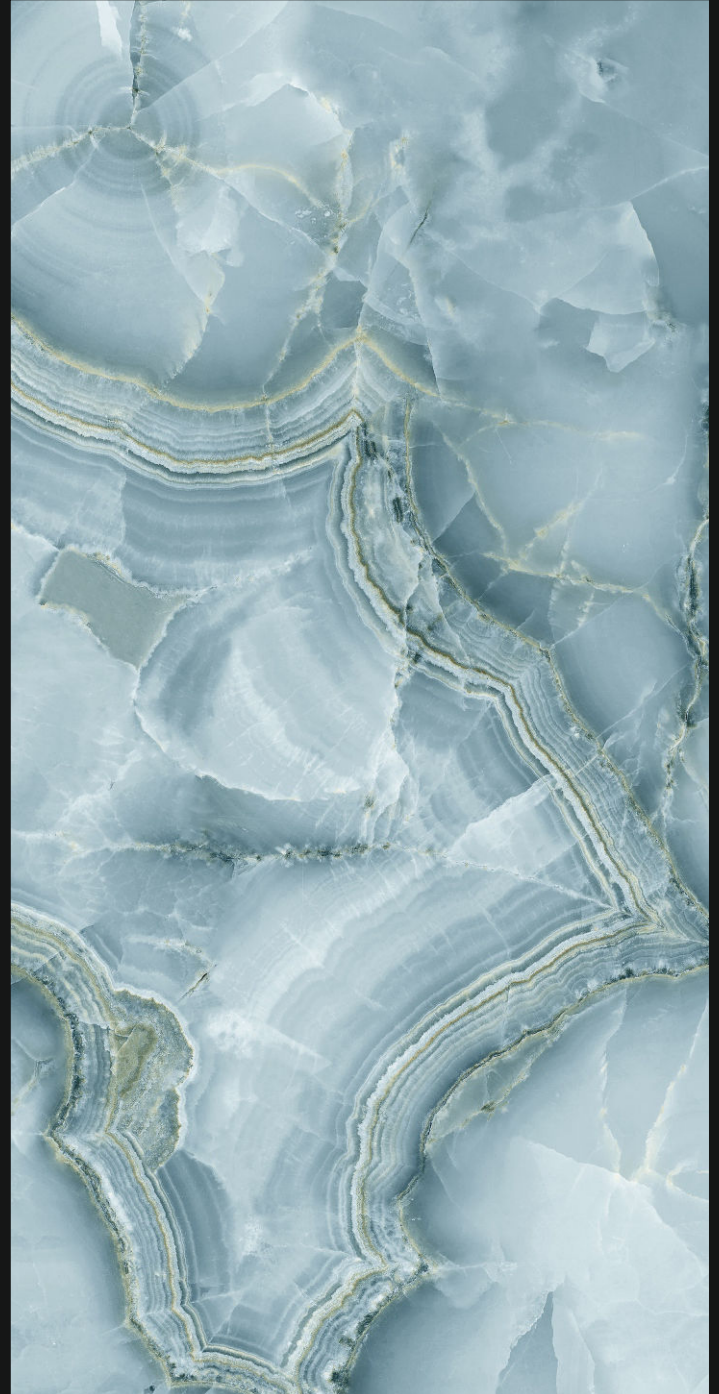

600X
1200mm

Polished
Glazed
Vitrified
Tiles

DAZIA ONYX AQUA

GLOSSY
//////////

RANDOM-4