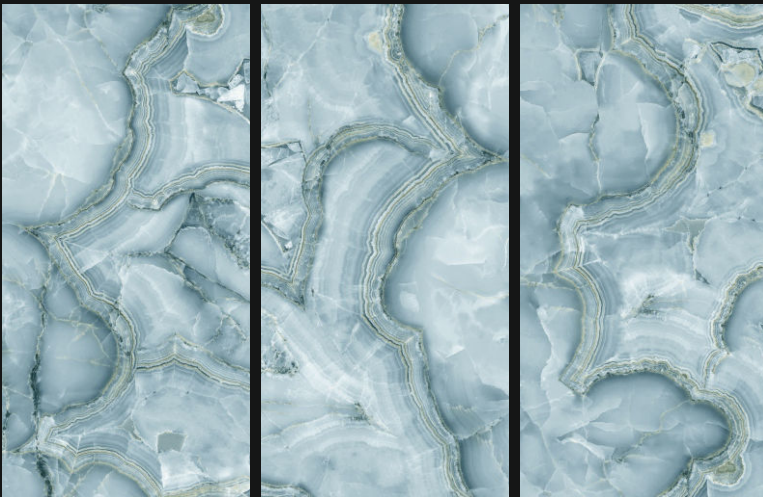

600X
1200mm

Polished
Glazed
Vitrified
Tiles

DAZIA ONYX AQUA

GLOSSY
//////////