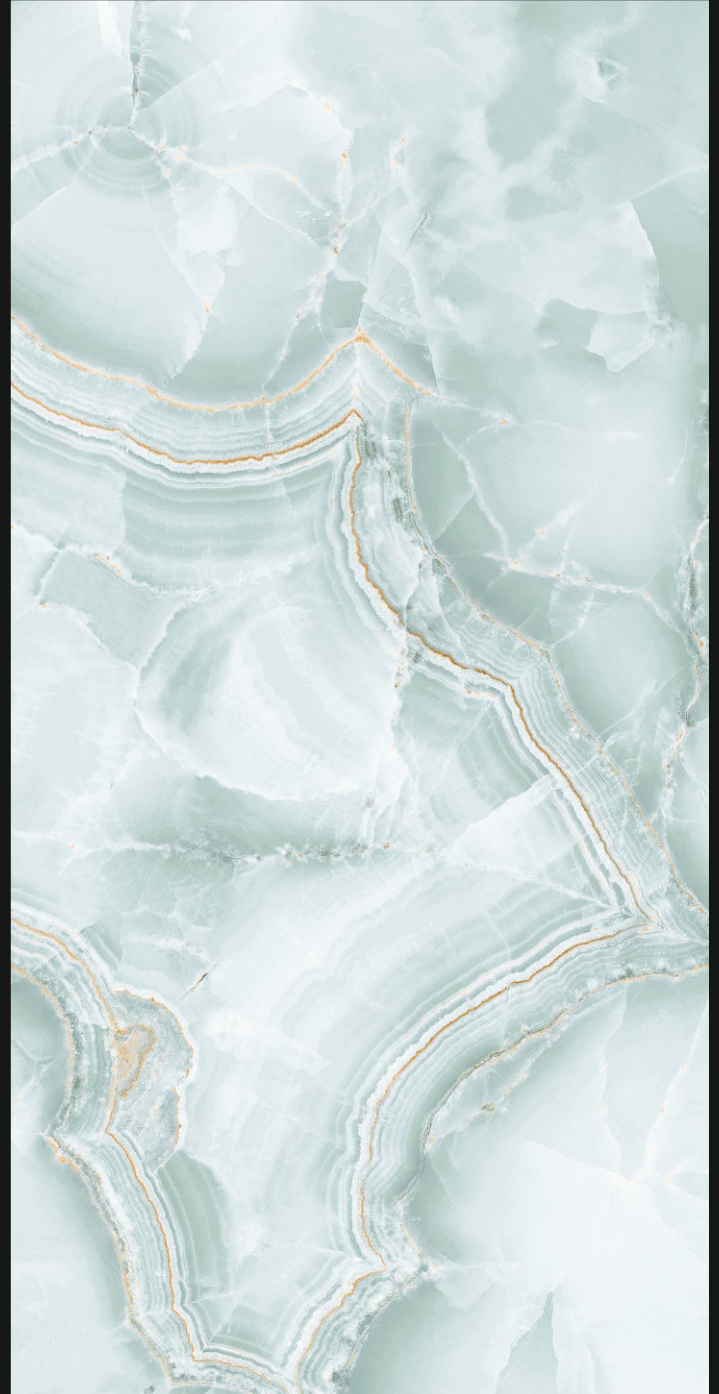

RANDOM-4

600X
1200mm

Polished
Glazed
Vitrified
Tiles

DAZIA ONYX MINT

GLOSSY
////////////////

RANDOM-4

600X
1200mm

Polished
Glazed
Vitrified
Tiles