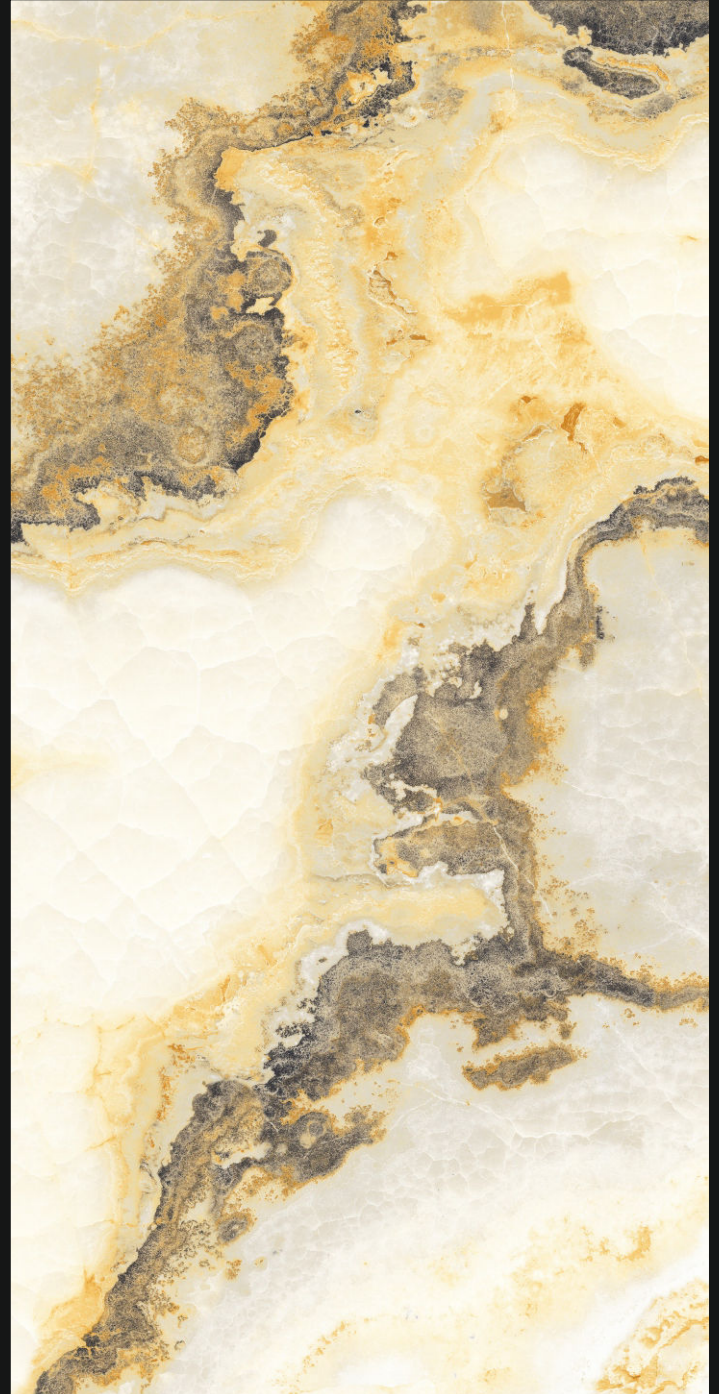

600X
1200mm

Polished
Glazed
Vitrified
Tiles

HYPNOSE GOLD

GLOSSY
///////

RANDOM-3

600X
1200mm

Polished
Glazed
Vitrified
Tiles

ICE ONYX LIGHT BLUE