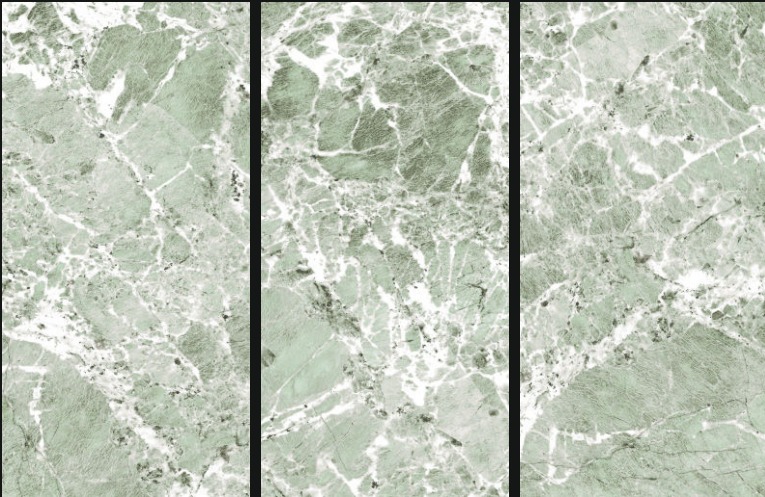

RANDOM-5

600X
1200mm

Polished
Glazed
Vitrified
Tiles

RIALTO GREEN

GLOSSY
///////

RANDOM-4

600X
1200mm | Polished
Glazed
Vitrified
Tiles

RIALTO BEIGE