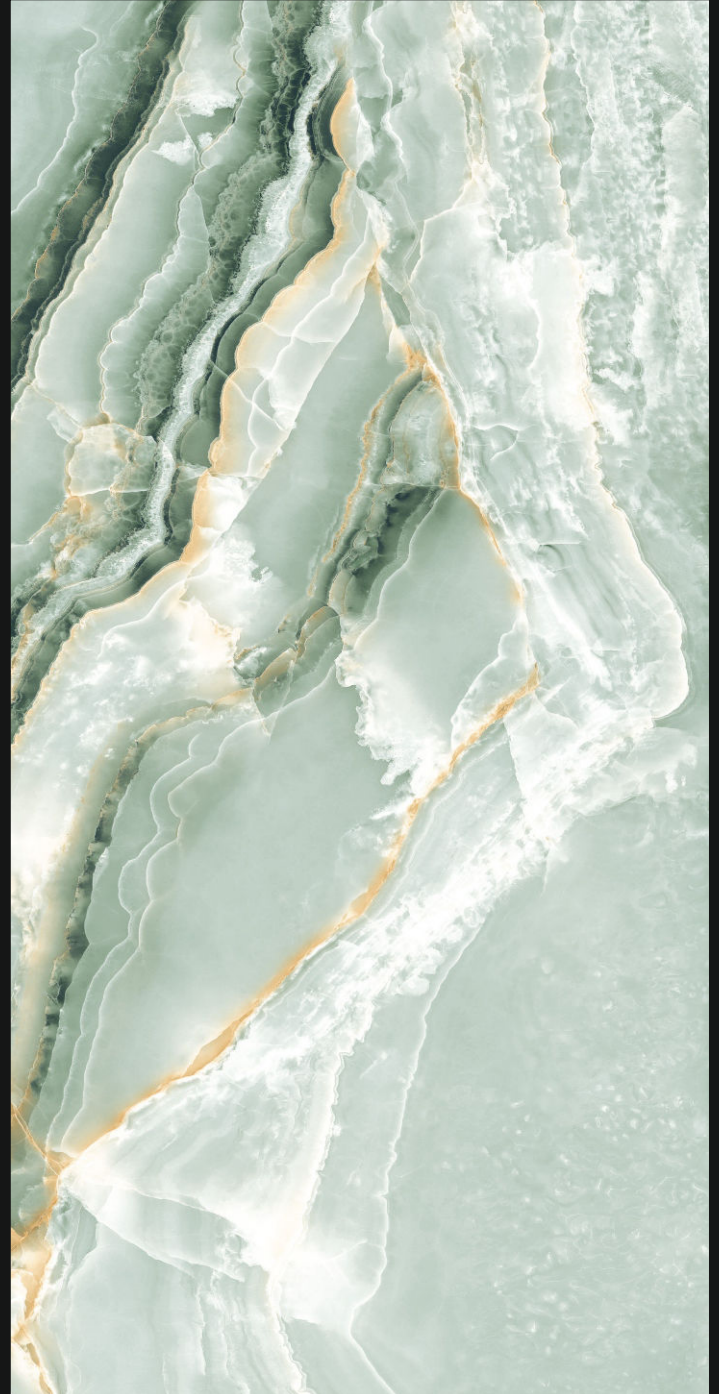

600X
1200mm

Polished
Glazed
Vitrified
Tiles

MATRICO GREEN

GLOSSY
//////////

RANDOM-4