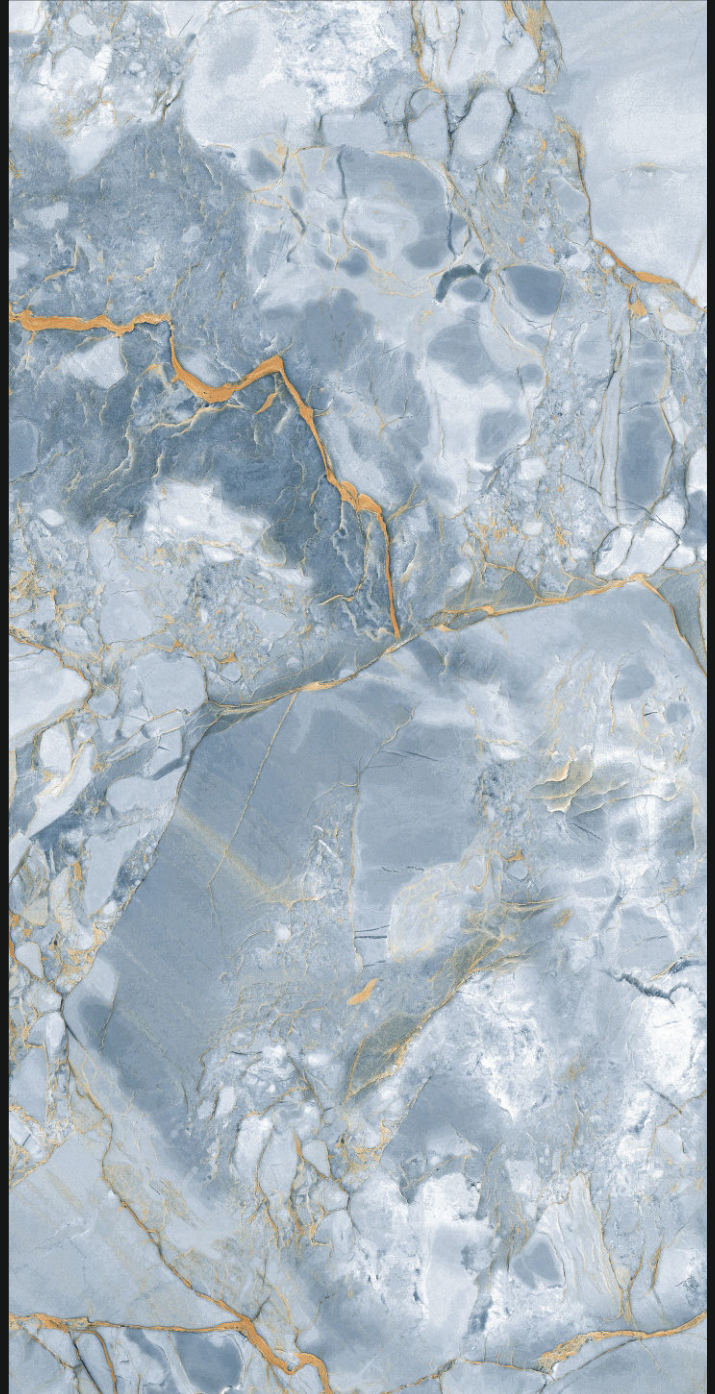

600X
1200mm

Polished
Glazed
Vitrified
Tiles

SELVA BLUE

GLOSSY
//////////

RANDOM-5