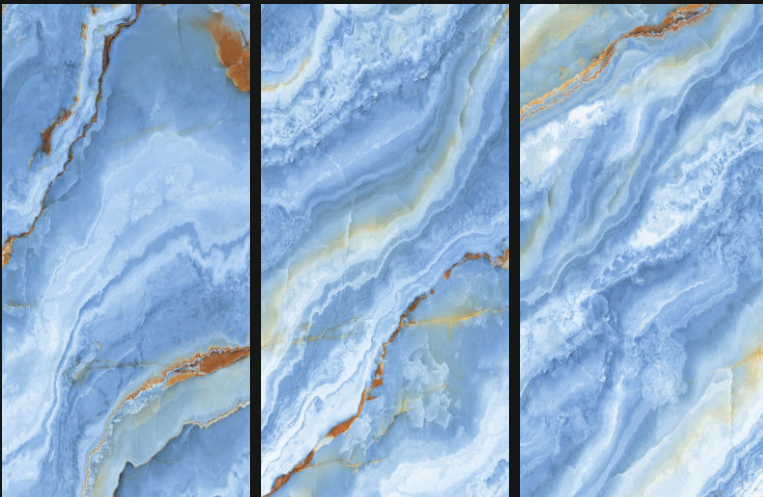

GLOSSY
///////

RANDOM-5

600X
1200mm

Polished
Glazed
Vitrified
Tiles

ONICE IRIDE SKY

GLOSSY
//////////

RANDOM-5

RECEPTION