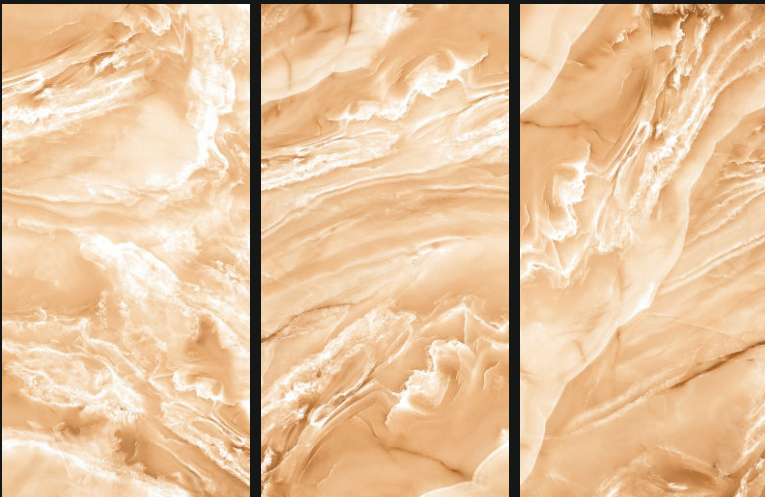

RANDOM-4

600X
1200mm

Polished
Glazed
Vitrified
Tiles

OCEAN ONYX BROWN

GLOSSY
///////

RANDOM-4

600X
1200mm

Polished
Glazed
Vitrified
Tiles