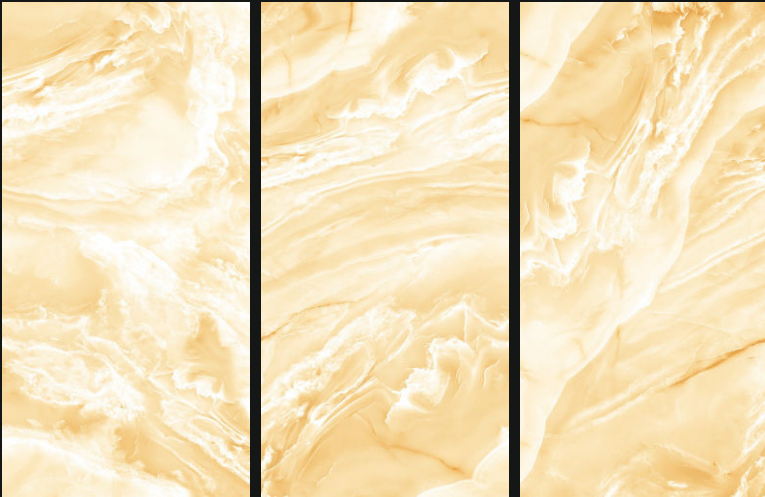

600X
1200mm

Polished
Glazed
Vitrified
Tiles

OCEAN ONYX BLUE

GLOSSY
//////////

RANDOM-4

600X
1200mm | Polished
Glazed
Vitrified
Tiles

OCEAN ONYX GOLD

GLOSSY
//////////