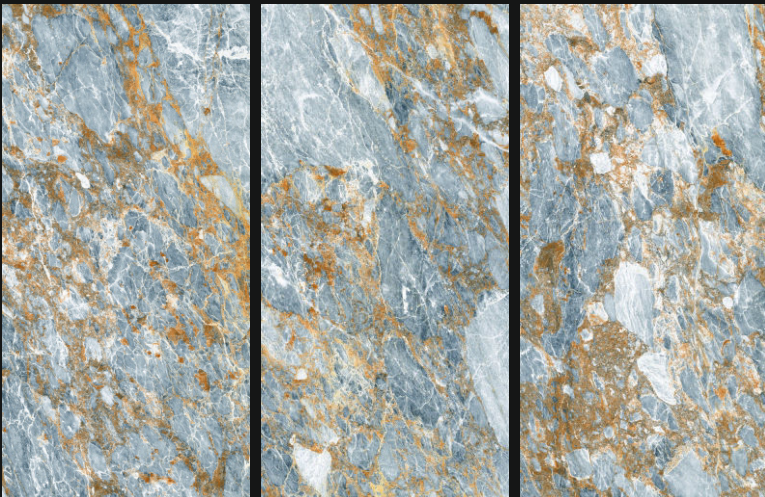

ICE ONYX AQUA

GLOSSY
//////////

RANDOM-8

600X
1200mm

Polished
Glazed
Vitrified
Tiles

MAESTRO BLUE

GLOSSY
//////////

RANDOM-6