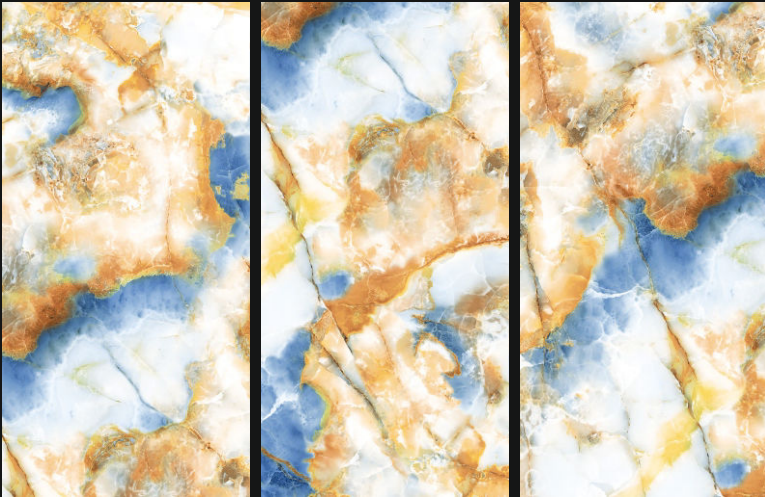

Polished
Glazed
Vitrified
Tiles

PRESTONE ONYX

GLOSSY
//////////

RANDOM-6

600X
1200mm

Polished
Glazed
Vitrified
Tiles

REALISTIK ONYX MULTY

GLOSSY
//////////