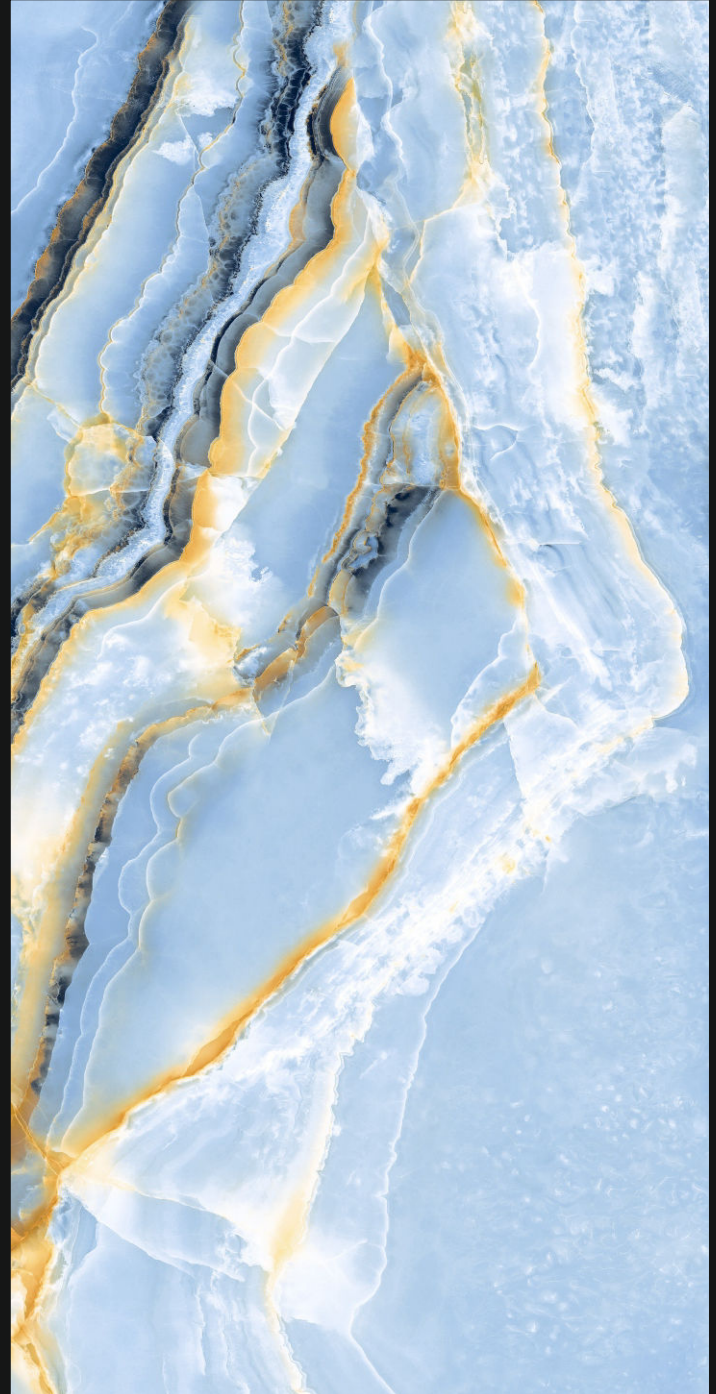

DO
MORE
OF
WHAT
MAKES
YOU
HAPPY.

8 31
PM

TAD
NAM

600X
1200mm

Polished
Glazed
Vitrified
Tiles

OCEAN ONYX AQUA

GLOSSY
//////////

RANDOM-4