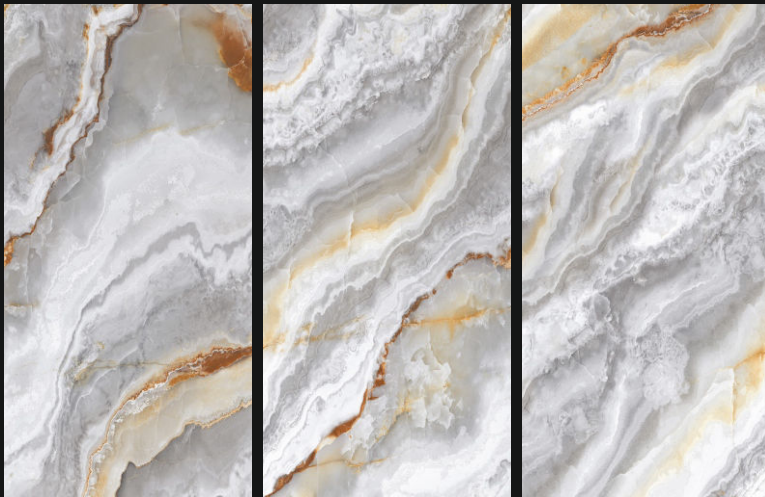

600X
1200mm

Polished
Glazed
Vitrified
Tiles

ONICE IRIDE GREY

GLOSSY
///////