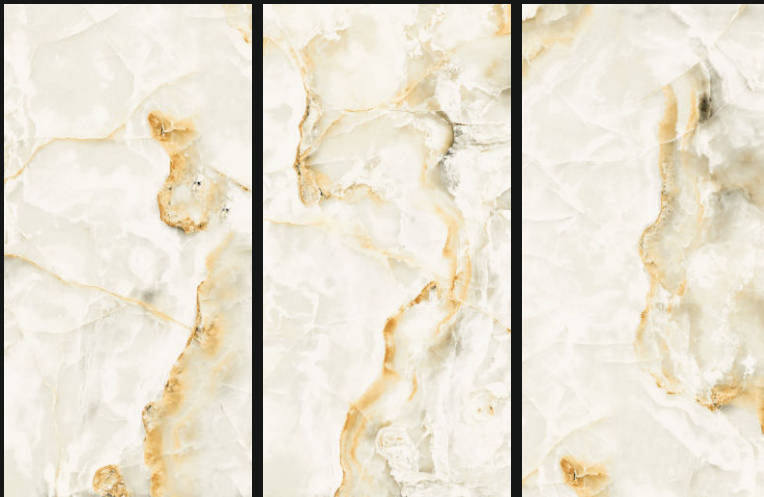

600X
1200mm

Polished
Glazed
Vitrified
Tiles

OPAL ONYX BEIGE

GLOSSY
///////