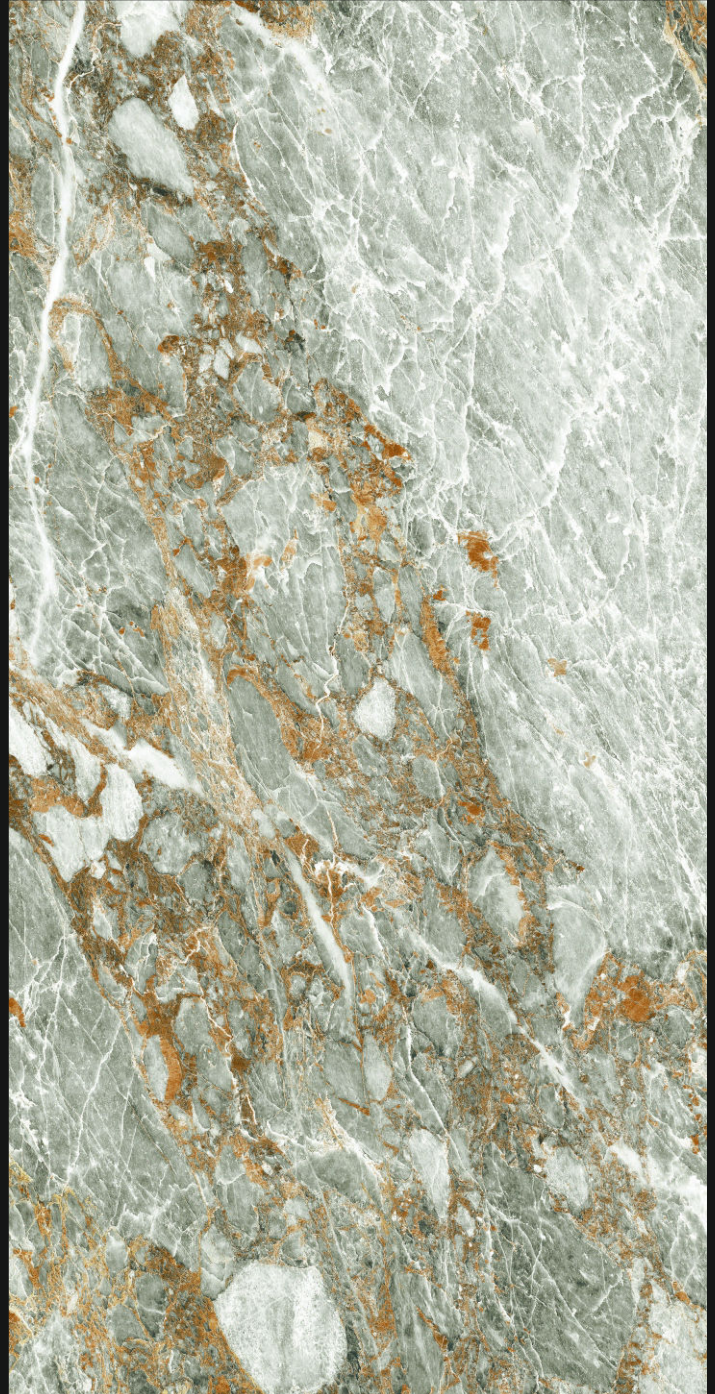

600X
1200mm | Polished
Glazed
Vitrified
Tiles

MAESTRO GREEN

GLOSSY
//////////

RANDOM-6