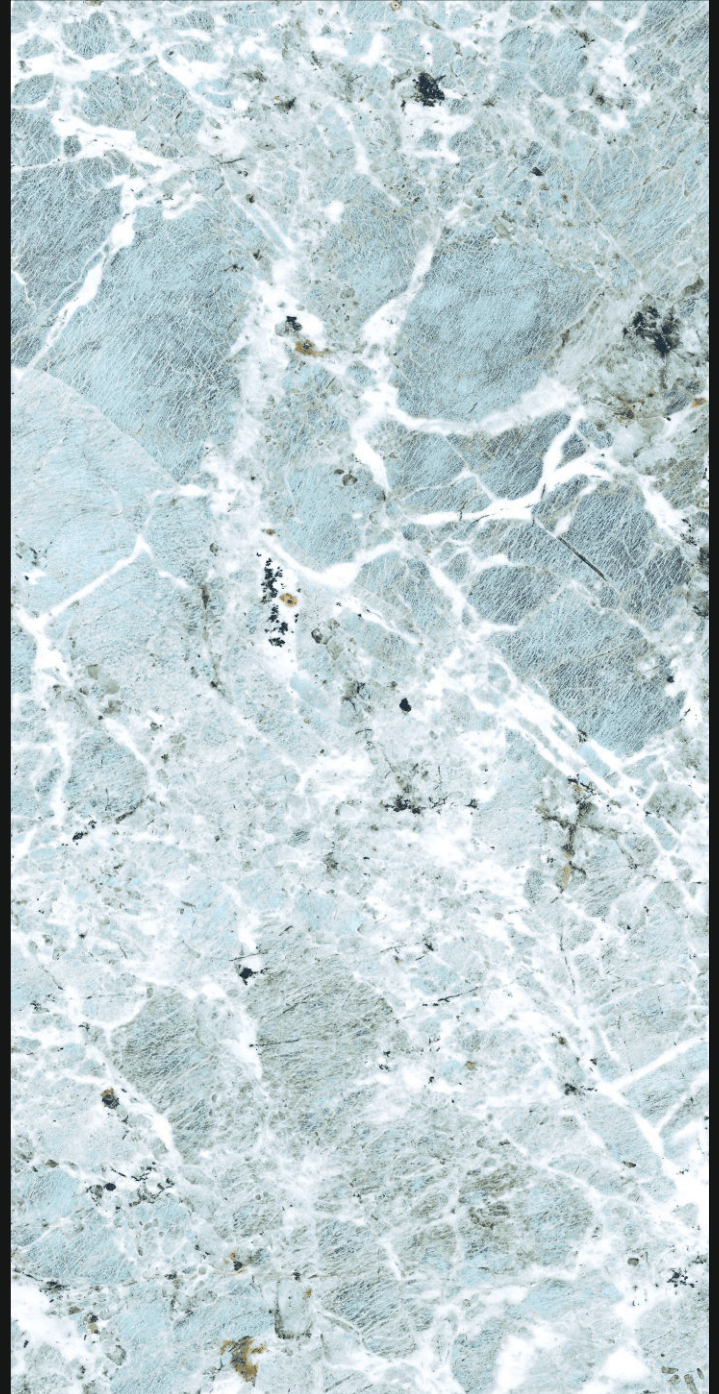

GLOSSY
//////////

RANDOM-4

600X
1200mm

Polished
Glazed
Vitrified
Tiles

RIALTO SKY

GLOSSY
//////////

RANDOM-4

600X
1200mm