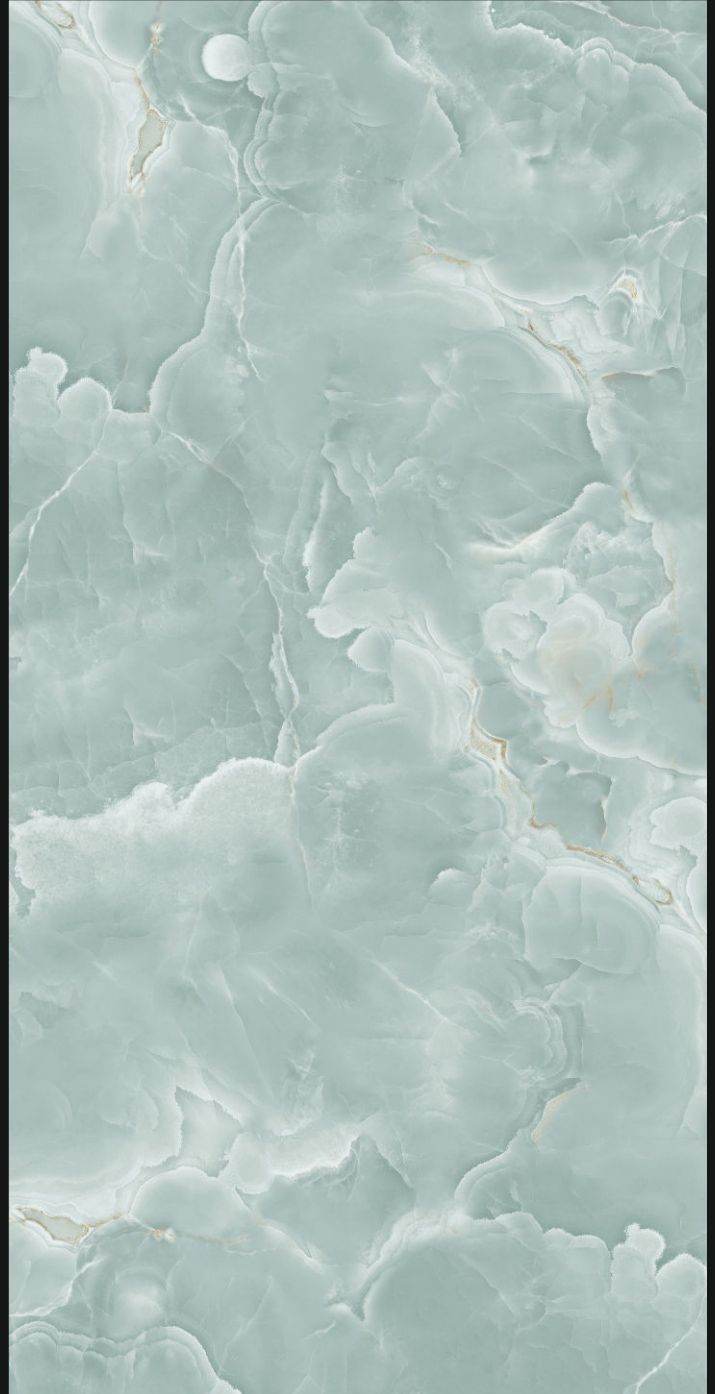

600X
1200mm | Polished
Glazed
Vitrified
Tiles

ICE ONYX AQUA

GLOSSY
//////////

RANDOM-8