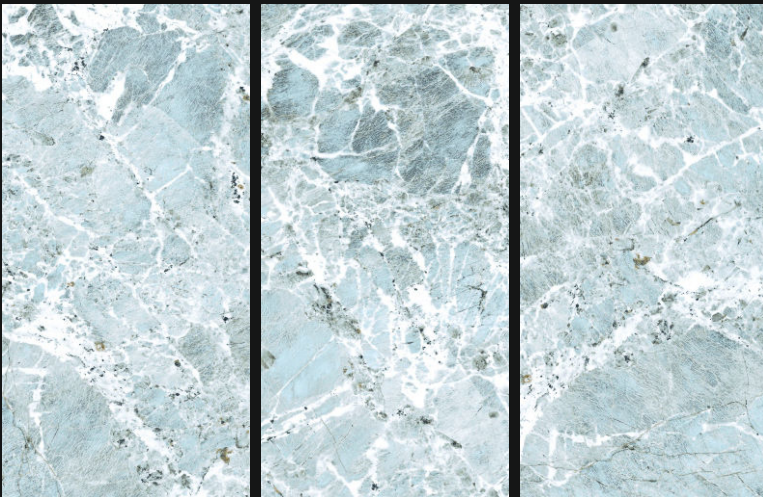

GLOSSY
//////////

RANDOM-4

600X
1200mm

Polished
Glazed
Vitrified
Tiles

RIALTO SKY

GLOSSY
//////////

RANDOM-4

600X
1200mm