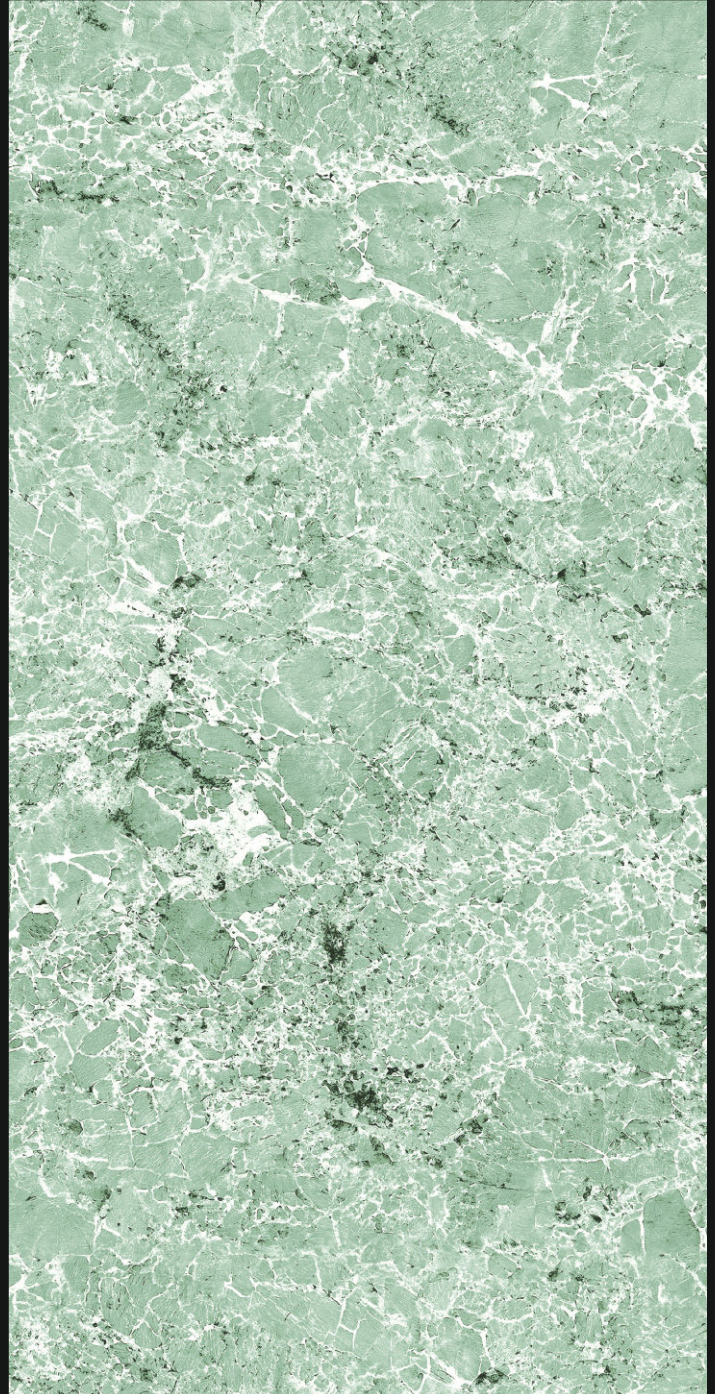

600X
1200mm | Polished
Glazed
Vitrified
Tiles

SIENNA GREEN

GLOSSY
///////

RANDOM-4