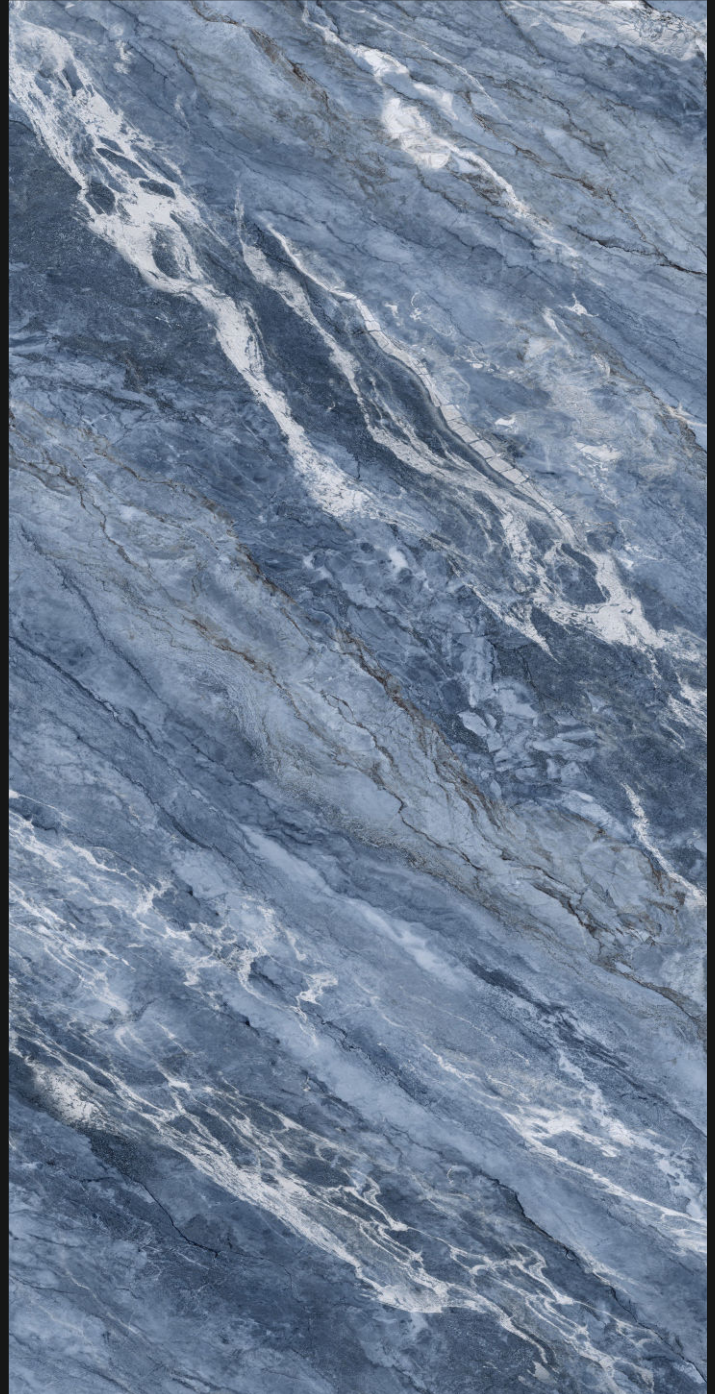

HOTEL &
RESTAURANT

FACTORY

RAILWAY
STATION

AIRPORT

600X
1200mm | Polished
Glazed
Vitrified
Tiles

AMAZONA BLUE

GLOSSY
//////////

RANDOM-4