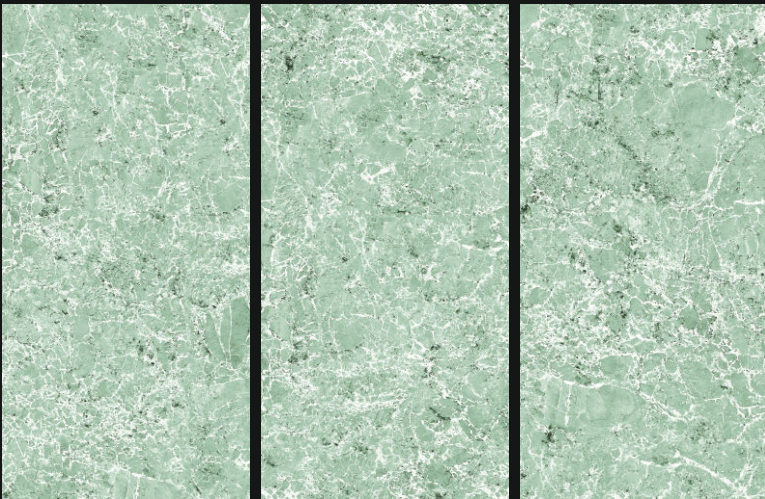

600X
1200mm

Polished
Glazed
Vitrified
Tiles

SIENNA BLUE

GLOSSY
///////

RANDOM-4

600X
1200mm | Polished
Glazed
Vitrified
Tiles

SIENNA GREEN

GLOSSY
///////