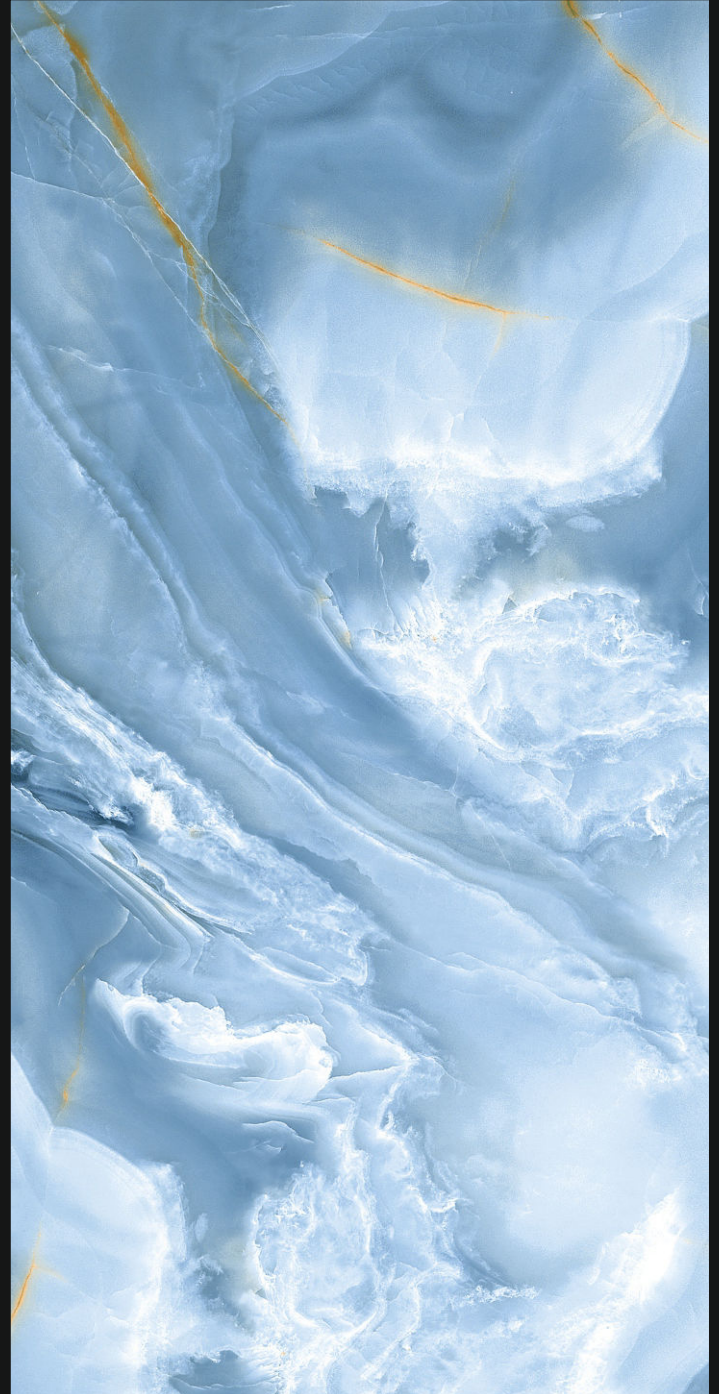

600X
1200mm

Polished
Glazed
Vitrified
Tiles

OCEAN ONYX BLUE

GLOSSY
//////////

RANDOM-4

600X
1200mm | Polished
Glazed
Vitrified
Tiles

OCEAN ONYX GOLD

GLOSSY
//////////