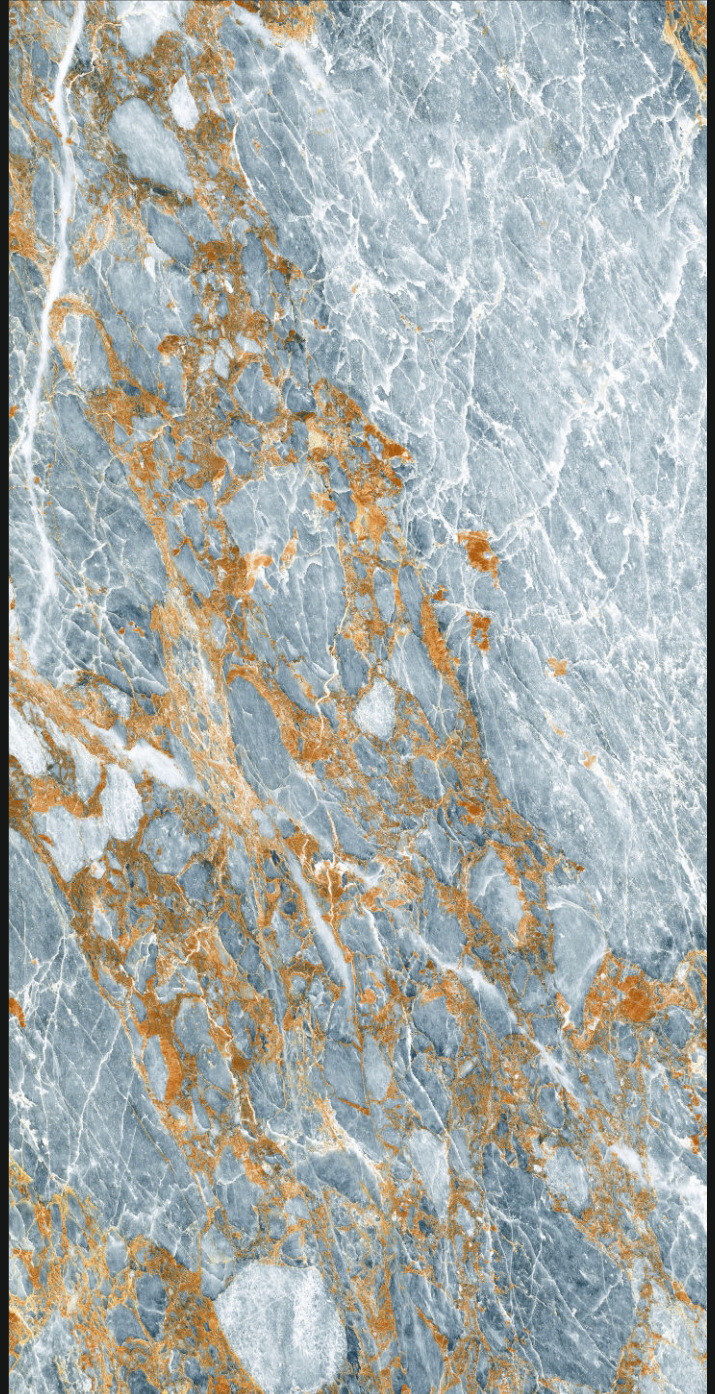

ICE ONYX AQUA

GLOSSY
//////////

RANDOM-8

600X
1200mm

Polished
Glazed
Vitrified
Tiles

MAESTRO BLUE

GLOSSY
//////////

RANDOM-6