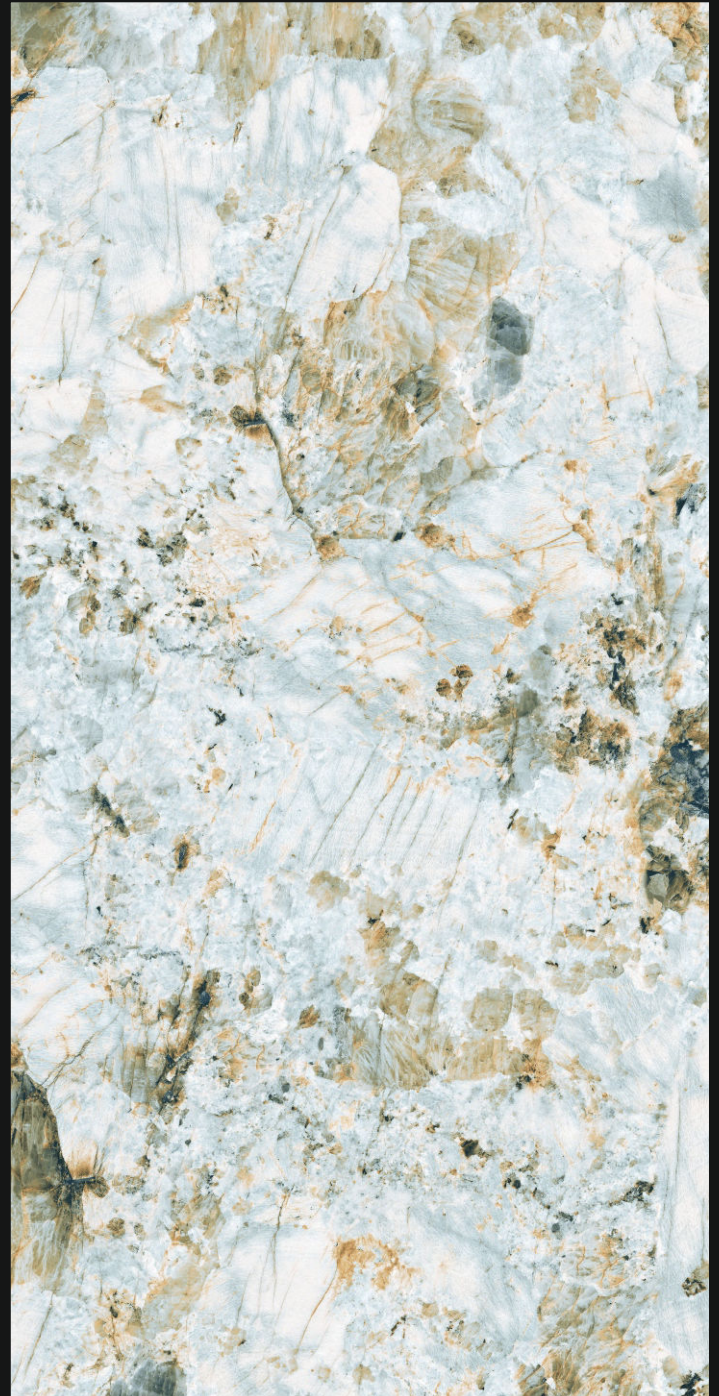

600X
1200mm

Polished
Glazed
Vitrified
Tiles

FENIX SKY

GLOSSY
//////////

RANDOM-4

600X
1200mm

Polished
Glazed
Vitrified
Tiles

FENIX BEIGE