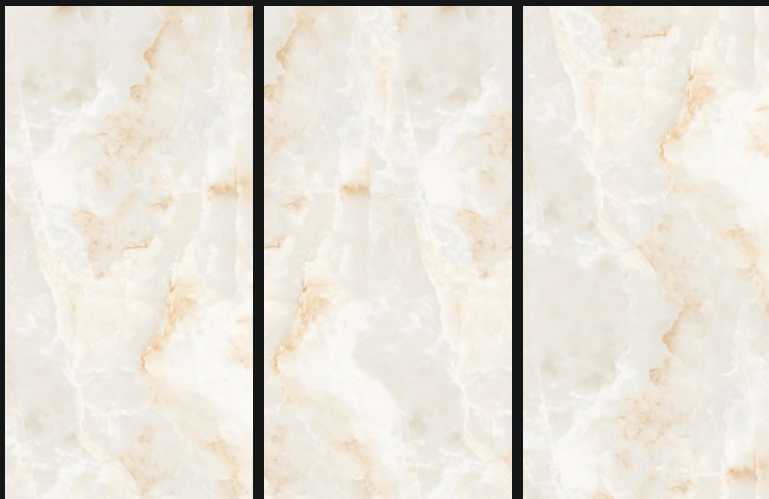

CLOUDY ONYX WHITE

GLOSSY  
///////

600X  
1200mm

Polished  
Glazed  
Vitrified  
Tiles

CLOUDY ONYX BEIGE

GLOSSY  
///////

600X  
1200mm

Polished  
Glazed  
Vitrified  
Tiles