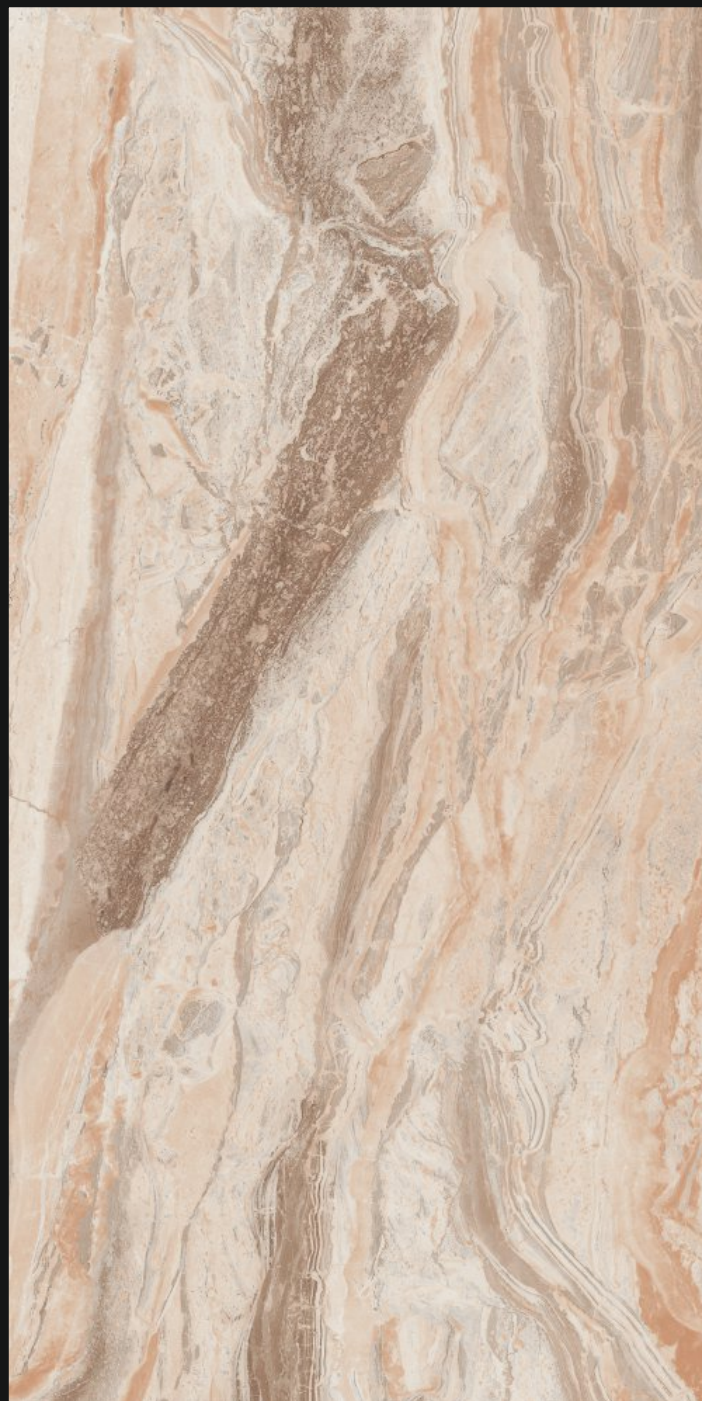

600X
1200mm

Polished
Glazed
Vitrified
Tiles

FLORIDA BROWN

GLOSSY
///////