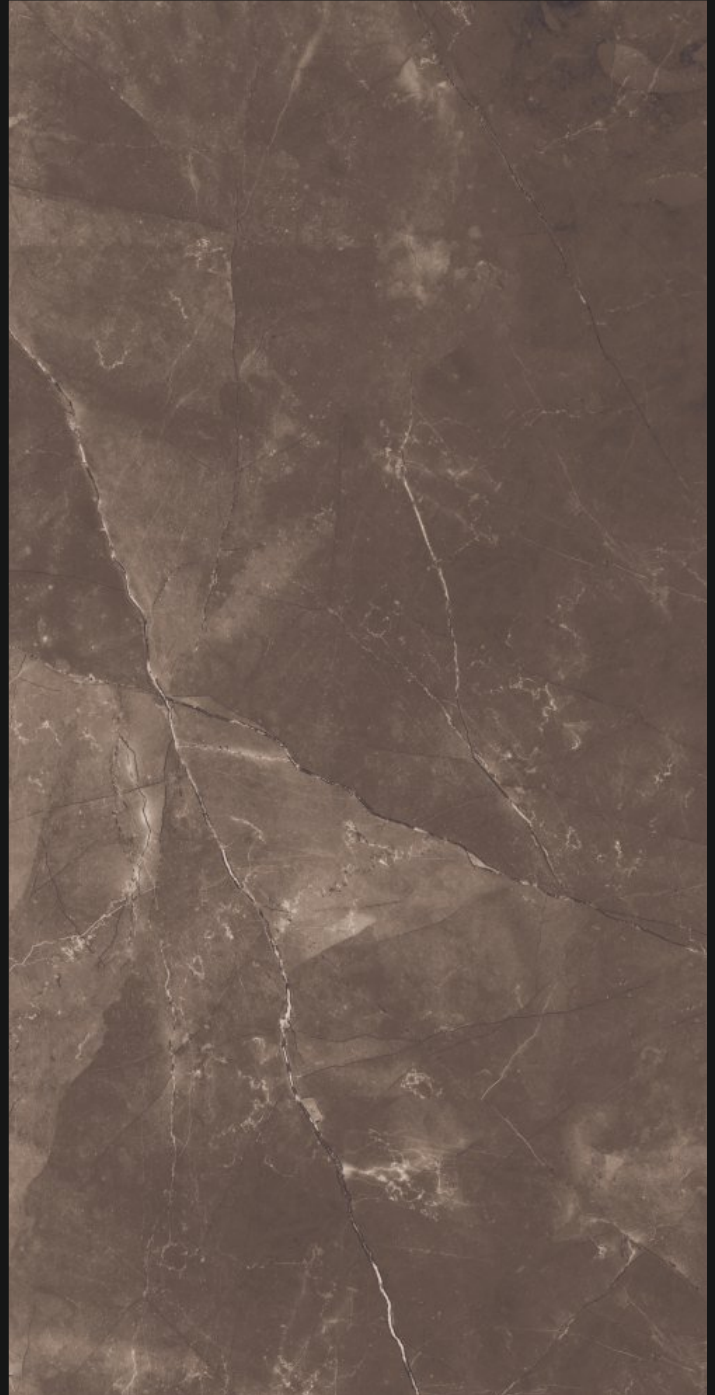

600X
1200mm

Polished
Glazed
Vitrified
Tiles

ARMANI ALMOND

GLOSSY
///////