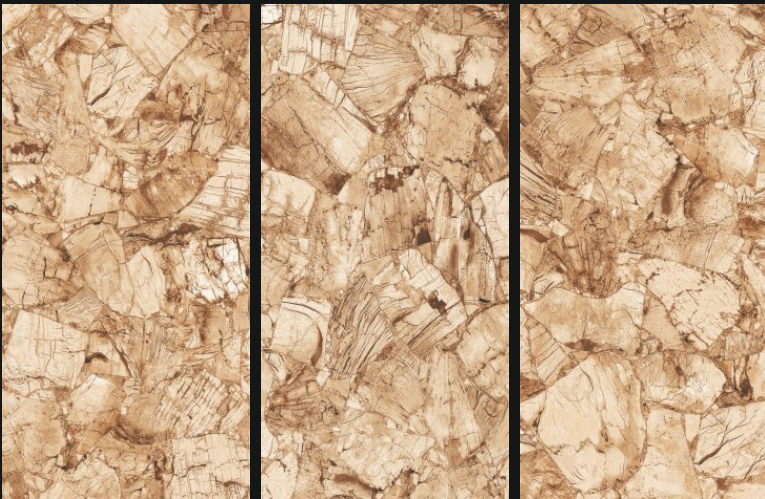

600X
1200mm

Polished
Glazed
Vitrified
Tiles

ARMEDO BROWN

GLOSSY
///////