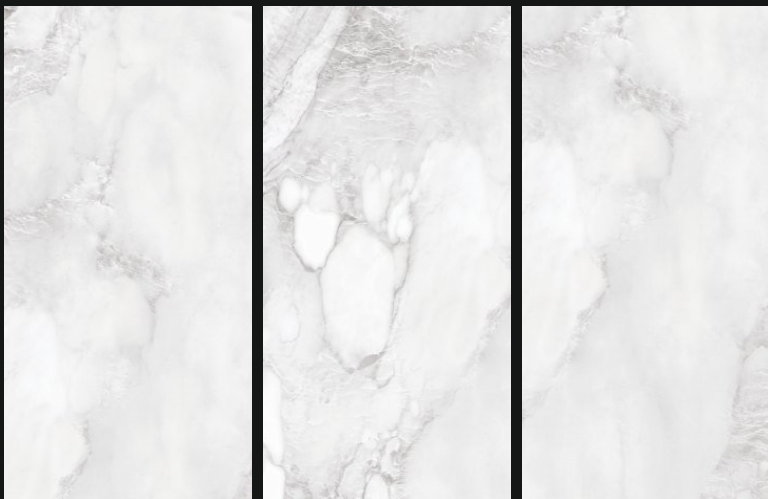

AIRPORT

600X  
1200mm

Polished  
Glazed  
Vitrified  
Tiles

ADEN WHITE

GLOSSY  
///////

600X  
1200mm

Polished  
Glazed  
Vitrified  
Tiles

ADONIS CREMA