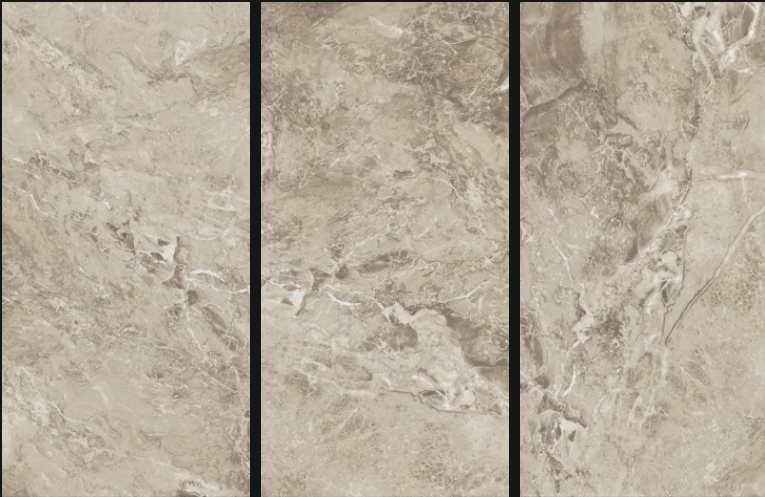

600X
1200mm

Polished
Glazed
Vitrified
Tiles

CERONA CREAM

GLOSSY
///////