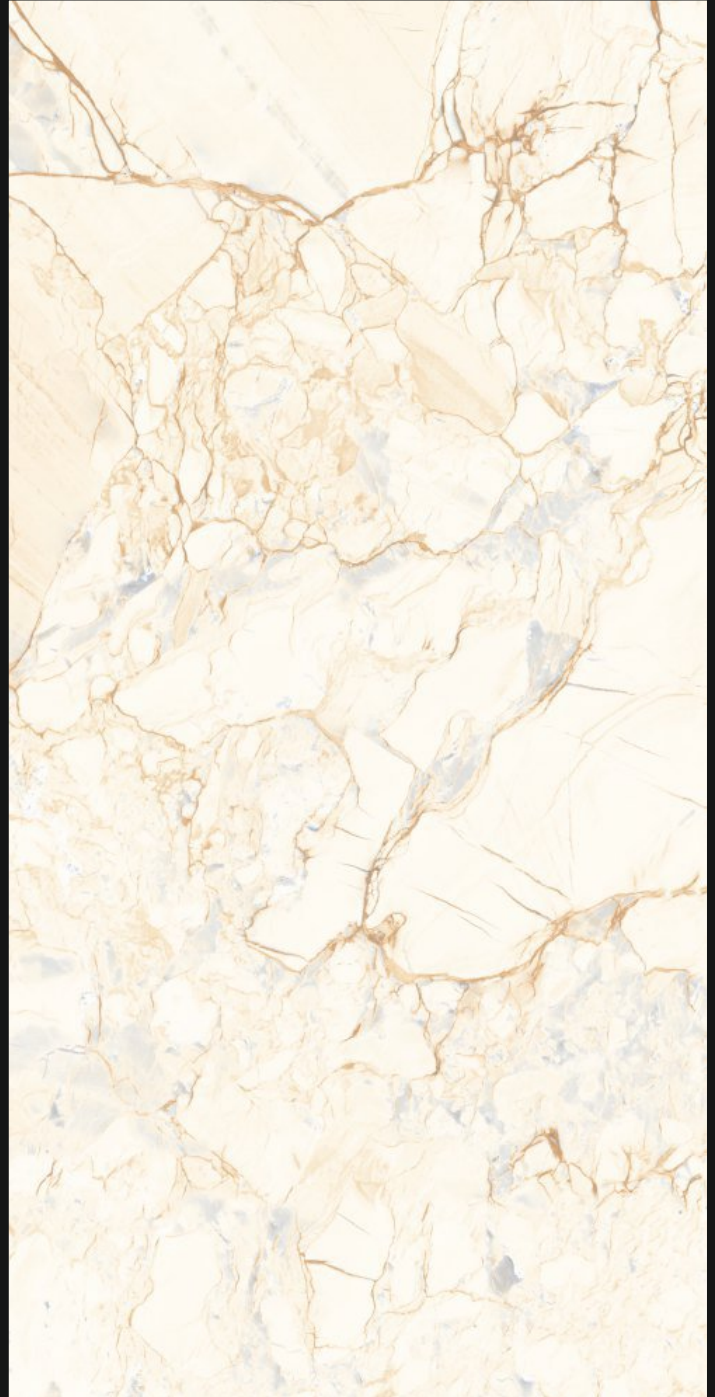

600X
1200mm

Polished
Glazed
Vitrified
Tiles

AMBROSIA BEIGE

GLOSSY
//////////