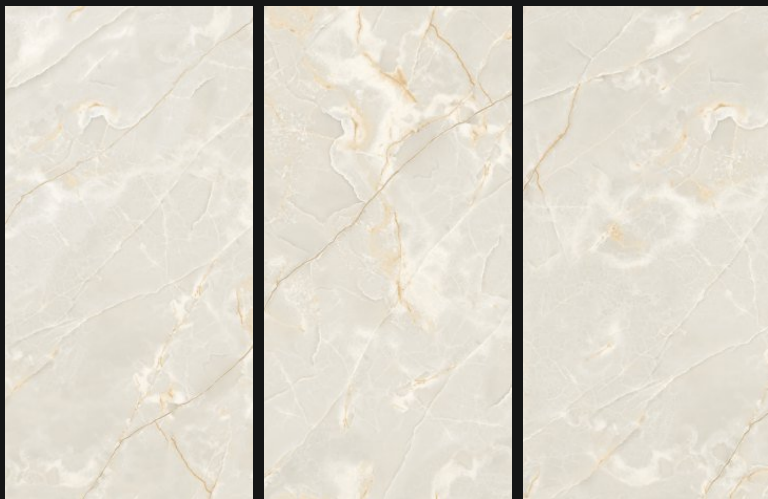

CHARM CHARCOAL

GLOSSY  
///////

600X  
1200mm

Polished  
Glazed  
Vitrified  
Tiles

CLOUDY ONYX CREMA

GLOSSY  
///////

600X  
1200mm

Polished  
Glazed  
Vitrified  
Tiles