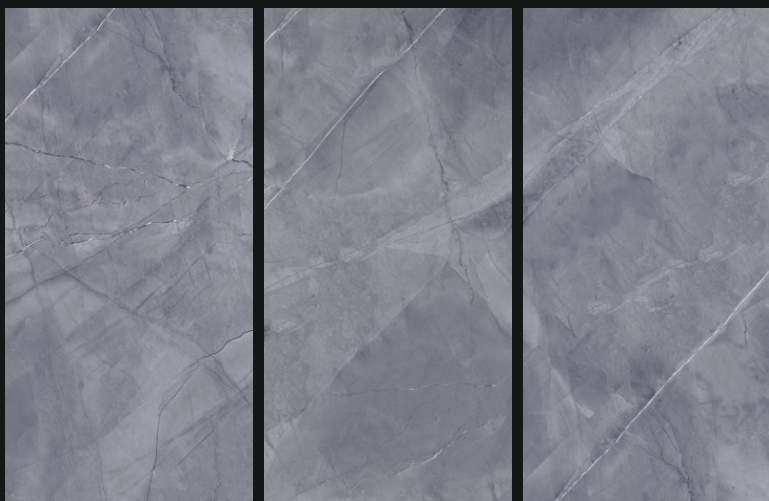

600X  
1200mm

Polished  
Glazed  
Vitrified  
Tiles

LEAF ARMANI CREMA

GLOSSY  
////////////////

600X  
1200mm

Polished  
Glazed  
Vitrified  
Tiles

LEAF ARMANI GREY

GLOSSY  
///////