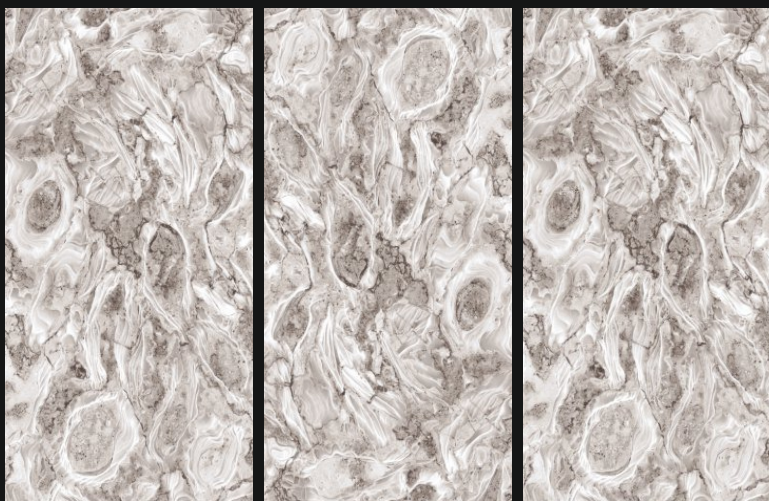

# JUMPSUIT TOWN

600X  
1200mm

Polished  
Glazed  
Vitrified  
Tiles

KODA GREY

GLOSSY  
///////

600X  
1200mm

Polished  
Glazed  
Vitrified  
Tiles

KREEZE