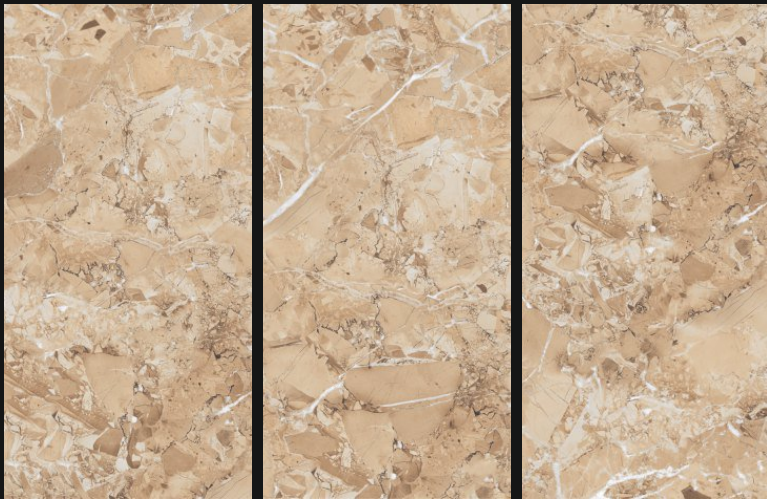

600X
1200mm

Polished
Glazed
Vitrified
Tiles

FLORIDA BROWN

GLOSSY
///////