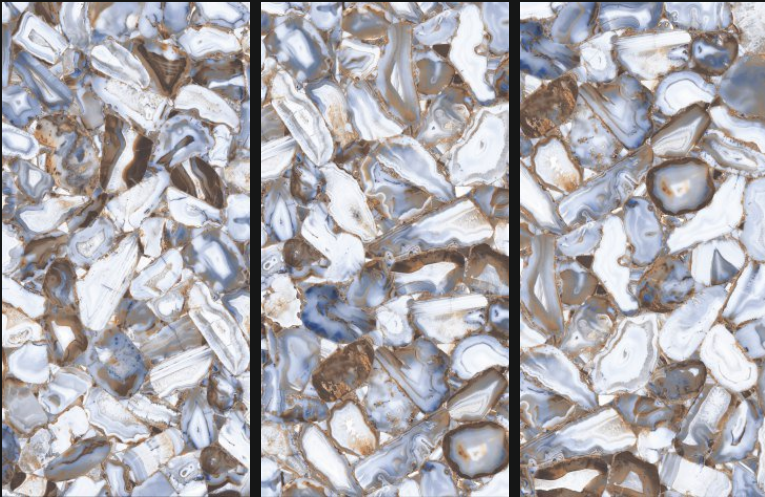

600X
1200mm

Polished
Glazed
Vitrified
Tiles

BRAZIA STONE

GLOSSY
//////////