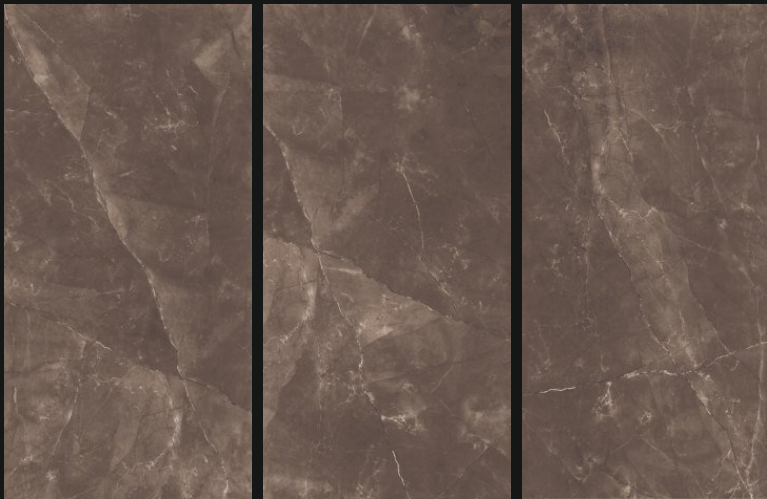

600X
1200mm

Polished
Glazed
Vitrified
Tiles

ARMANI ALMOND

GLOSSY
///////