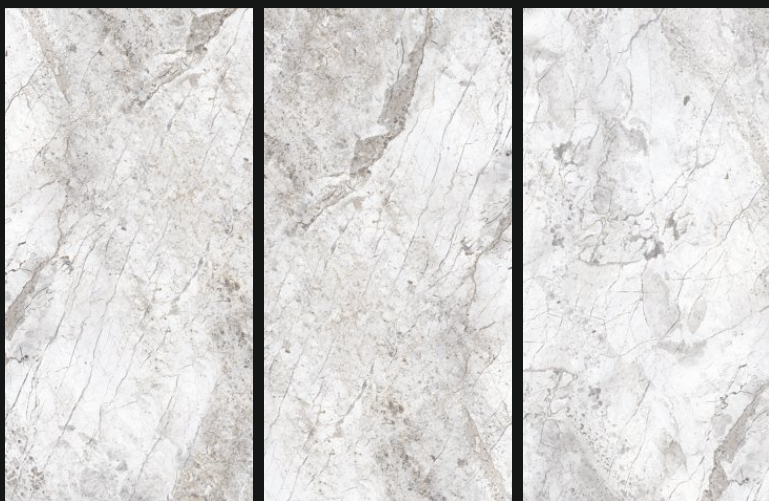

600X
1200mm

Polished
Glazed
Vitrified
Tiles

MARQUINA NATURAL

GLOSSY
///////