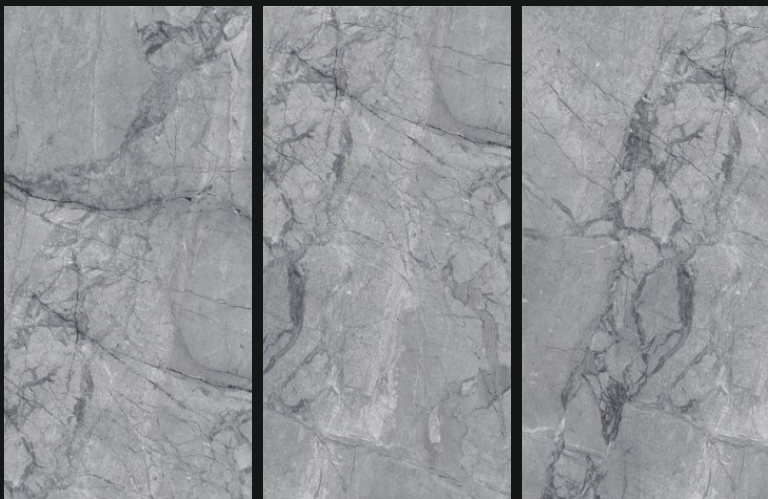

600X
1200mm

Polished
Glazed
Vitrified
Tiles

BRETOS GREY

GLOSSY
///////