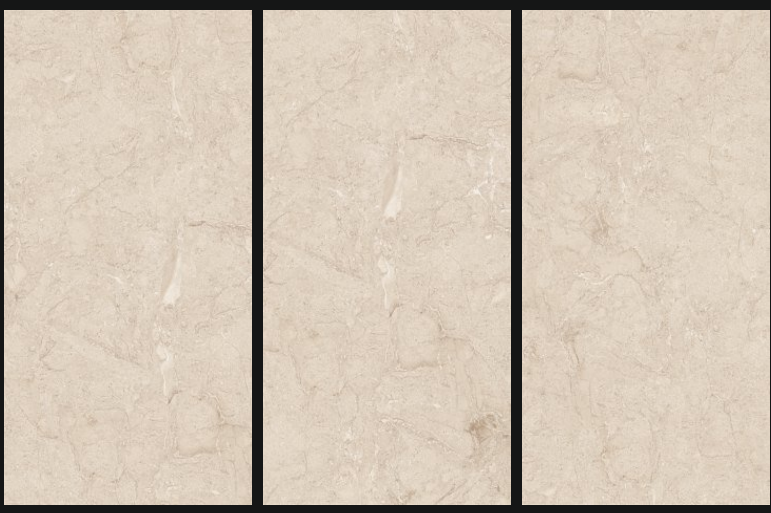

600X
1200mm

Polished
Glazed
Vitrified
Tiles

DELICATO LINEN

GLOSSY
///////