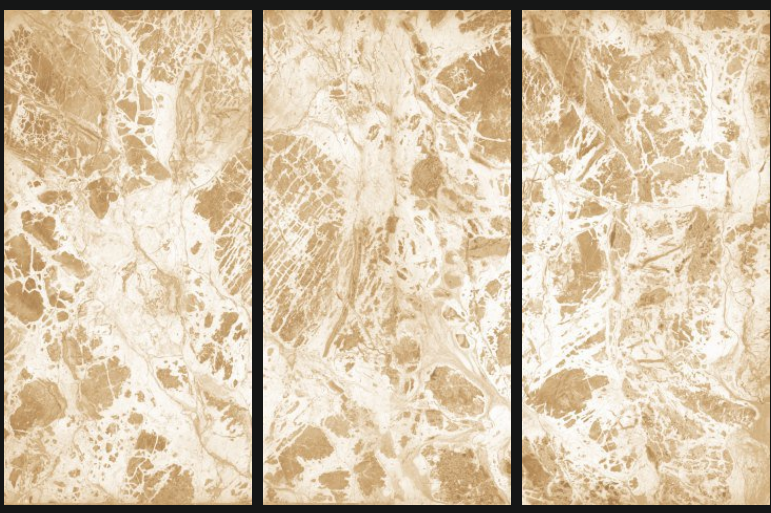

Polished  
Glazed  
Vitrified  
Tiles

CREMA NATURAL

GLOSSY  
///////

600X  
1200mm

Polished  
Glazed  
Vitrified  
Tiles

CREMA AURORA

GLOSSY  
//////////

600X  
1200mm