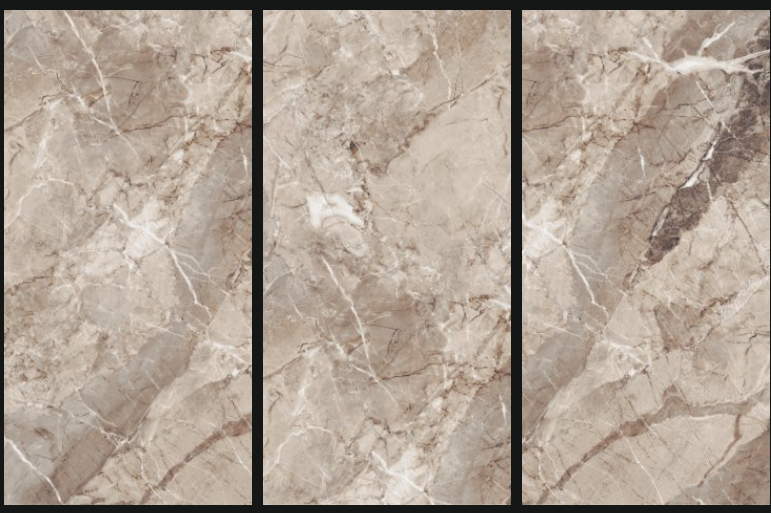

Polished  
Glazed  
Vitrified  
Tiles

LEAF ARMANI SILVER

GLOSSY  
///////

600X  
1200mm

Polished  
Glazed  
Vitrified  
Tiles

LILIYANA BROWN

GLOSSY  
///////

600X  
1200mm