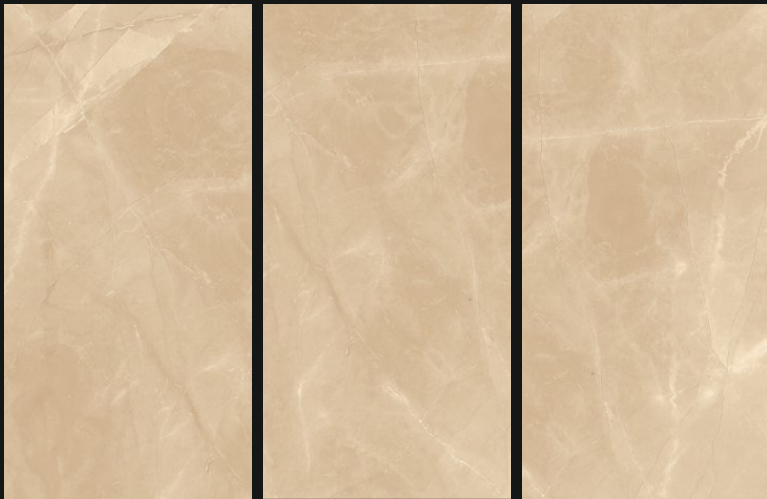

600X
1200mm

Polished
Glazed
Vitrified
Tiles

BERN ARMANI BEIGE

GLOSSY
///////