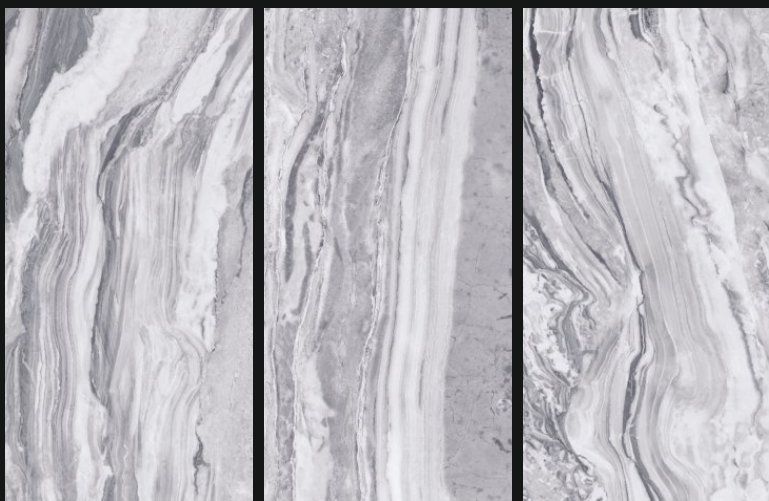

Polished  
Glazed  
Vitrified  
Tiles

CRESSILA BROWN

GLOSSY  
///////

600X  
1200mm

Polished  
Glazed  
Vitrified  
Tiles

CRESSILA IRON

GLOSSY  
///////

600X  
1200mm