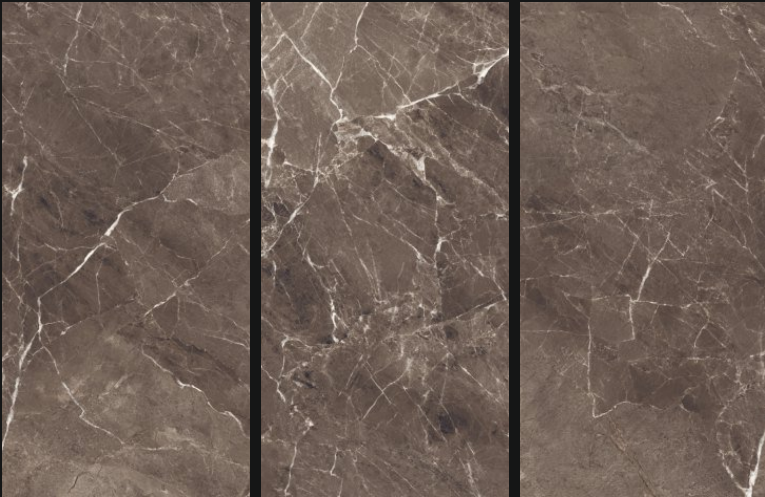

GLOSSY  
///////

600X  
1200mm

Polished  
Glazed  
Vitrified  
Tiles

BARBILLO BROWN

GLOSSY  
///////

600X  
1200mm

Polished  
Glazed  
Vitrified  
Tiles

BARBILLO GRIS