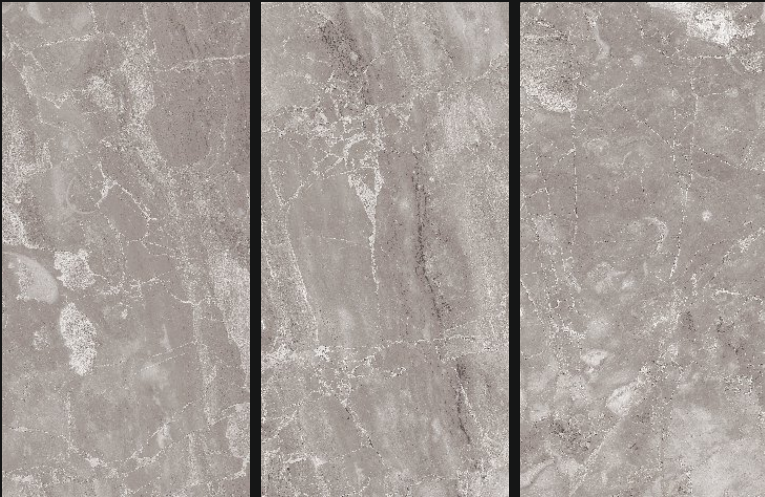

GLOSSY  
///////

600X  
1200mm

Polished  
Glazed  
Vitrified  
Tiles

AMENTO MINK

GLOSSY  
///////

600X  
1200mm

Polished  
Glazed  
Vitrified  
Tiles

ANTI SKY