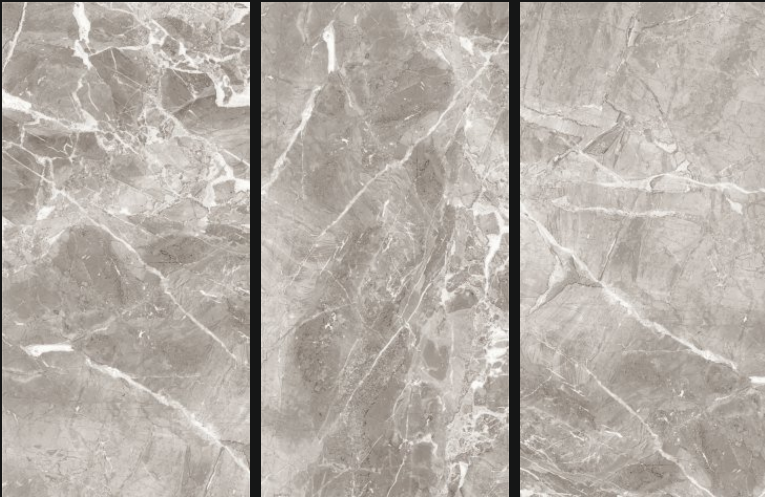

CHARM CHARCOAL

GLOSSY  
///////

600X  
1200mm

Polished  
Glazed  
Vitrified  
Tiles

CLOUDY ONYX CREMA

GLOSSY  
///////

600X  
1200mm

Polished  
Glazed  
Vitrified  
Tiles