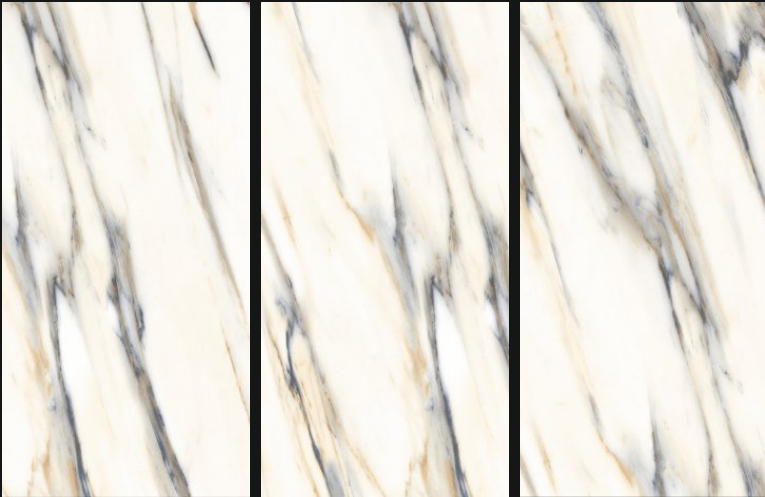

BUY THE  
TICKET  
TAKE THE  
RIDE

O  
E  
Y  
M  
O  
H  
A  
O  
C  
O

600X  
1200mm

Polished  
Glazed  
Vitrified  
Tiles

CALACATTA YELETS

GLOSSY  
///////

600X  
1200mm

Polished  
Glazed  
Vitrified  
Tiles