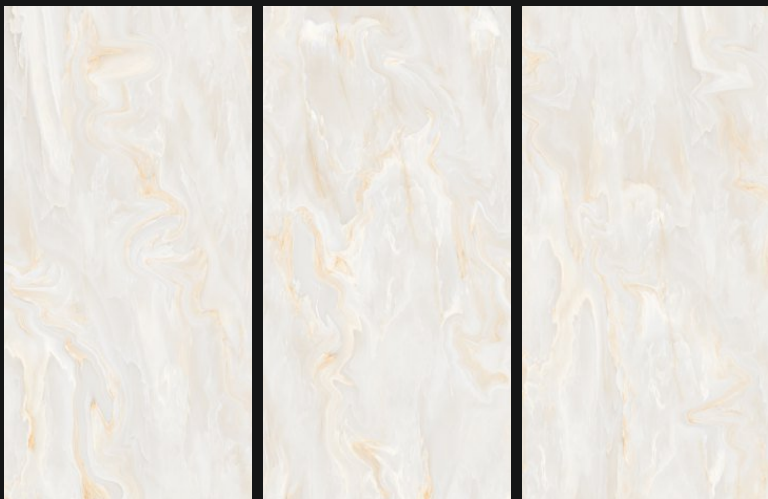

600X
1200mm

Polished
Glazed
Vitrified
Tiles

CORIAN ONYX WHITE

GLOSSY
///////