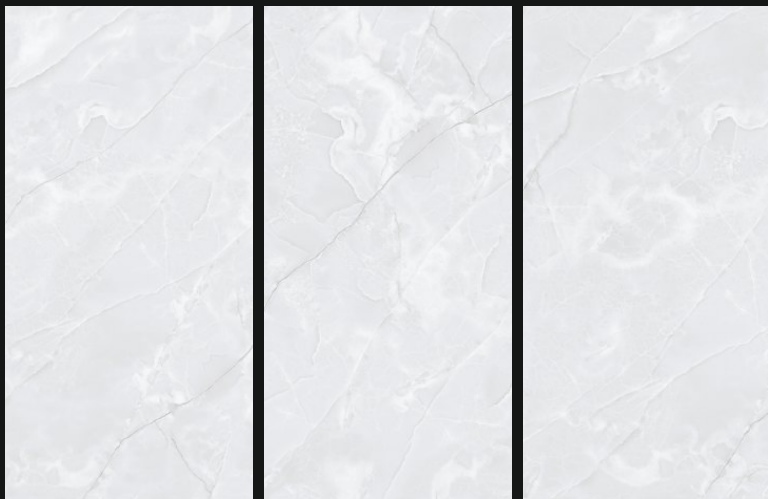

600X
1200mm

Polished
Glazed
Vitrified
Tiles

CLOUDY ONYX WHITE

GLOSSY
///////