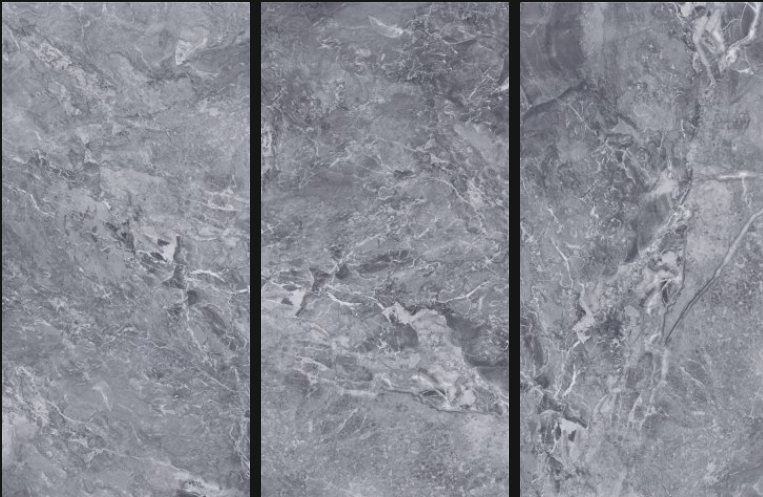

CERONA CREAM

GLOSSY  
///////

600X  
1200mm

Polished  
Glazed  
Vitrified  
Tiles

CERONA GREY

GLOSSY  
///////

600X  
1200mm

Polished  
Glazed  
Vitrified  
Tiles