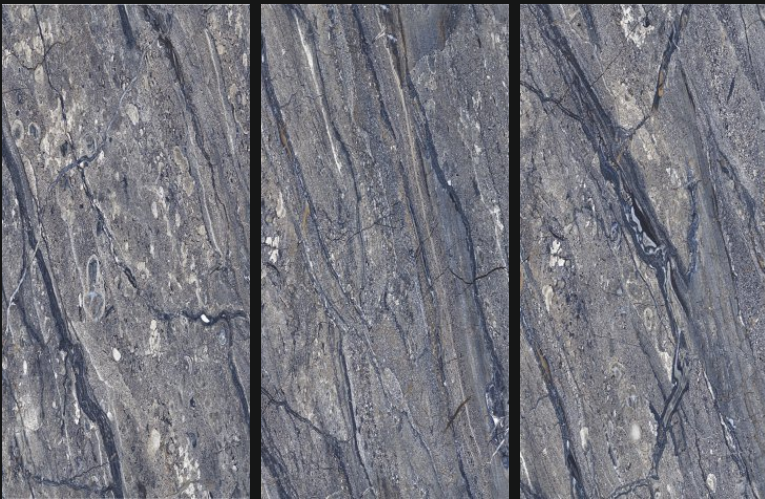

600X
1200mm

Polished
Glazed
Vitrified
Tiles

EDENA BLUE

GLOSSY
///////