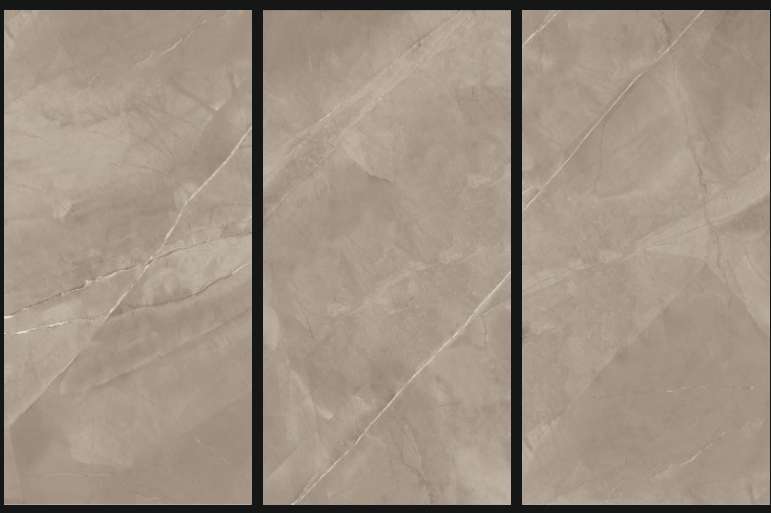

God is Good  
all the Time

Love you  
to the moon  
and back

Be Grateful

600X  
1200mm

Polished  
Glazed  
Vitrified  
Tiles

LEAF ARMANI MOCHA

GLOSSY  
///////

600X  
1200mm