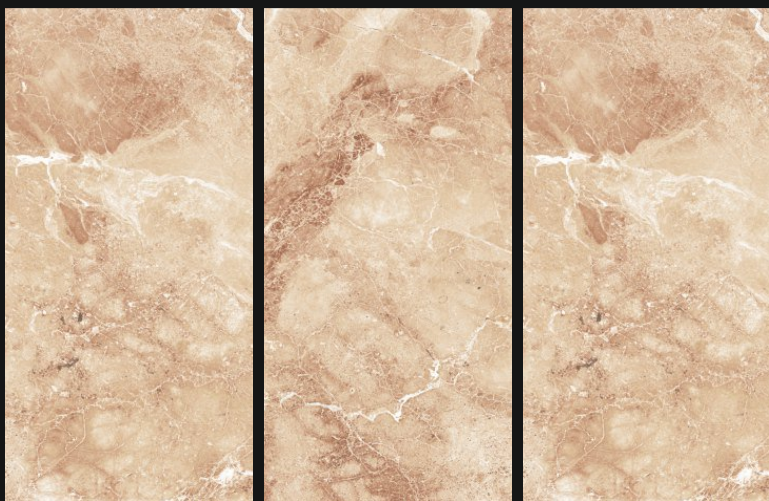

600X
1200mm

Polished
Glazed
Vitrified
Tiles

DAKOTA BEIGE

GLOSSY
///////