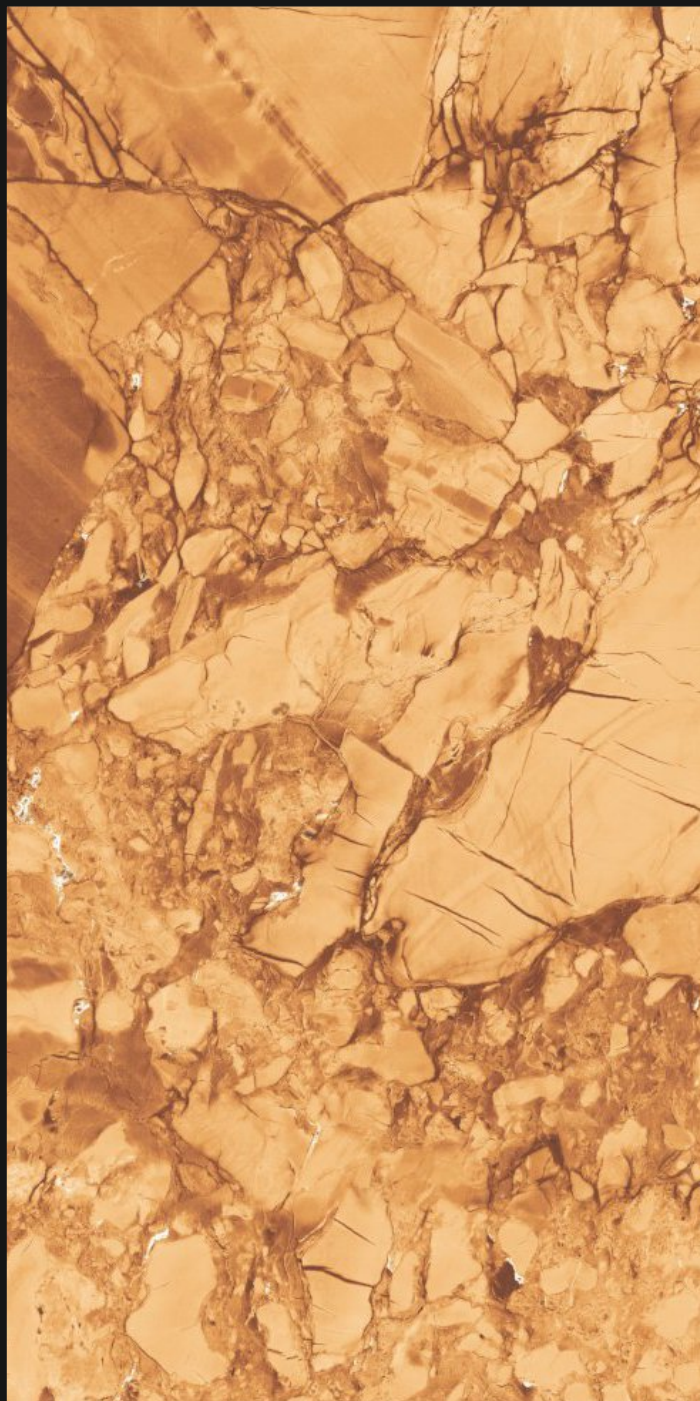

600X
1200mm

Polished
Glazed
Vitrified
Tiles

AMBROSIA GOLD

GLOSSY
///////