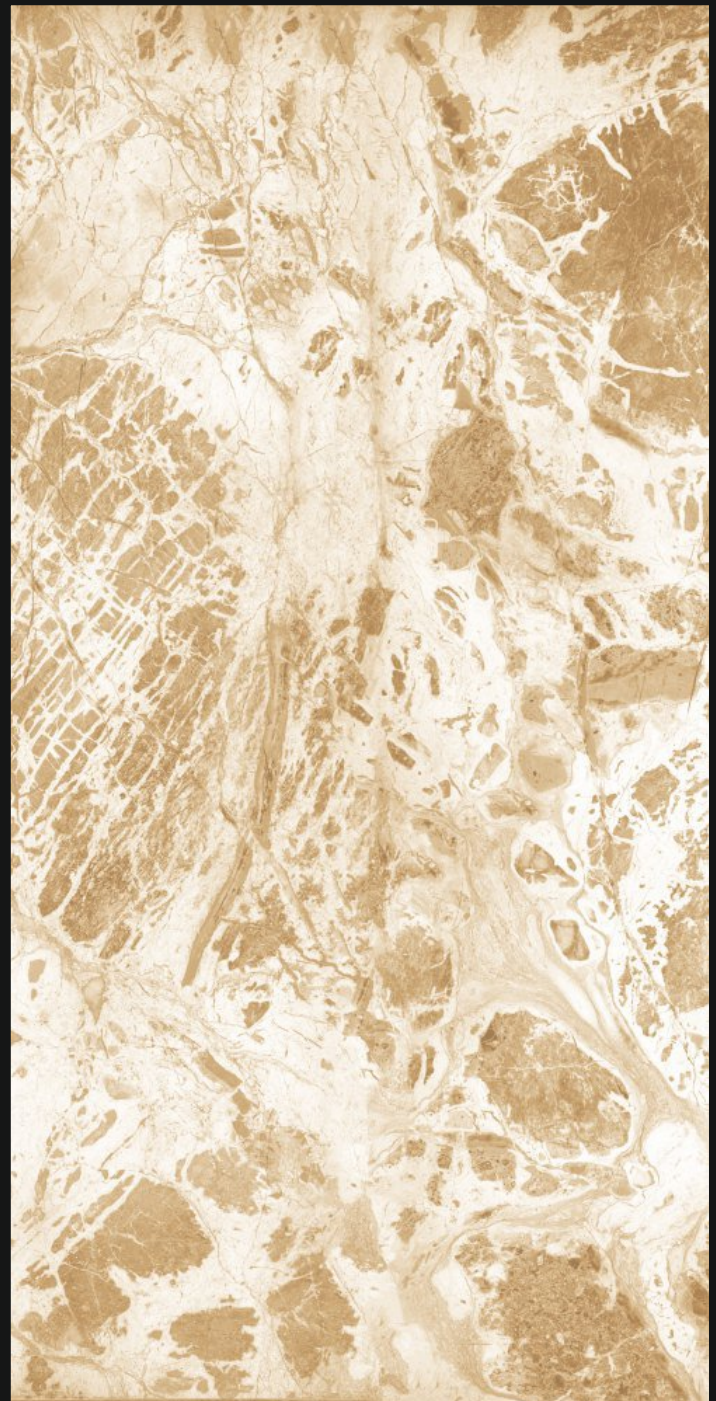

Polished  
Glazed  
Vitrified  
Tiles

CREMA NATURAL

GLOSSY  
///////

600X  
1200mm

Polished  
Glazed  
Vitrified  
Tiles

CREMA AURORA

GLOSSY  
//////////

600X  
1200mm