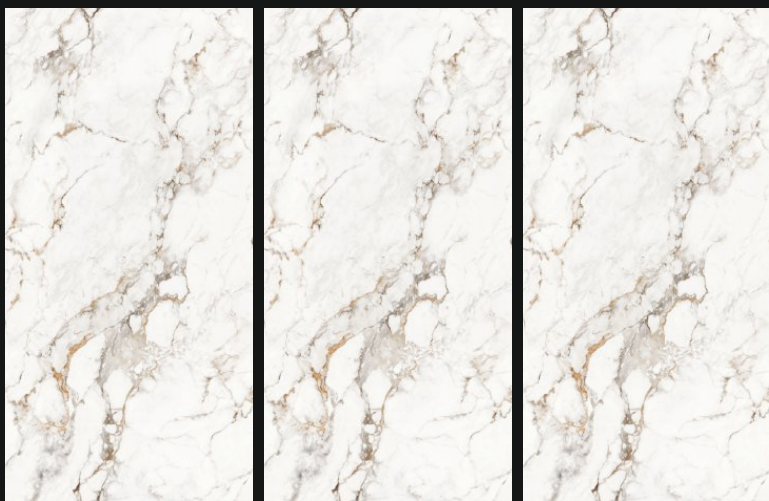

FLORIDA BROWN

GLOSSY  
///////

600X  
1200mm

Polished  
Glazed  
Vitrified  
Tiles

FAUX GREY

GLOSSY  
///////

600X  
1200mm

Polished  
Glazed  
Vitrified  
Tiles