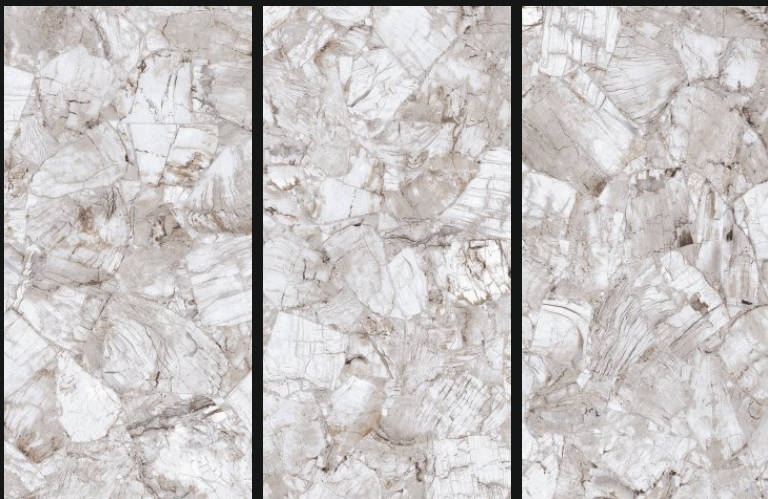

GLOSSY  
///////

600X  
1200mm

Polished  
Glazed  
Vitrified  
Tiles

ARMEDO TUSK

GLOSSY  
///////

600X  
1200mm

Polished  
Glazed  
Vitrified  
Tiles

ASPEN BEIGE