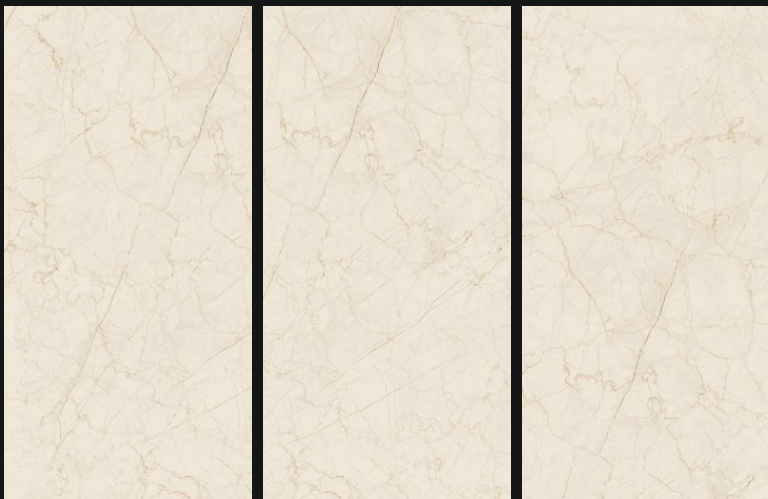

600X
1200mm

Polished
Glazed
Vitrified
Tiles

ATHENS BEIGE

GLOSSY
///////