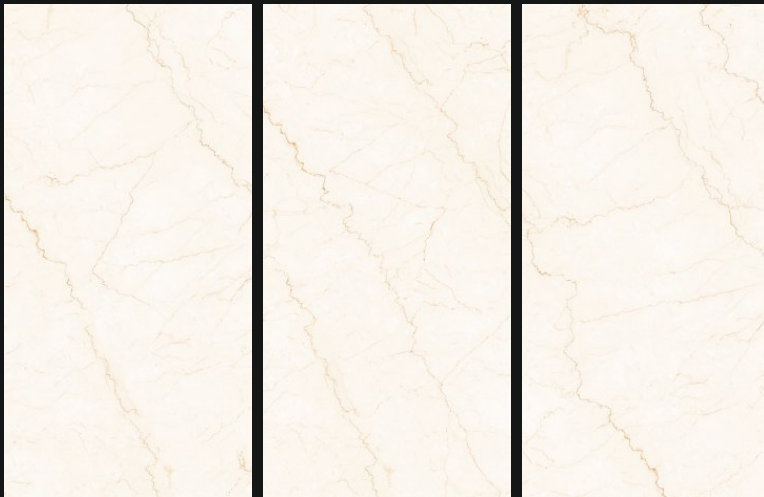

600X
1200mm

Polished
Glazed
Vitrified
Tiles

BOTTICINO BEIGE

GLOSSY
///////