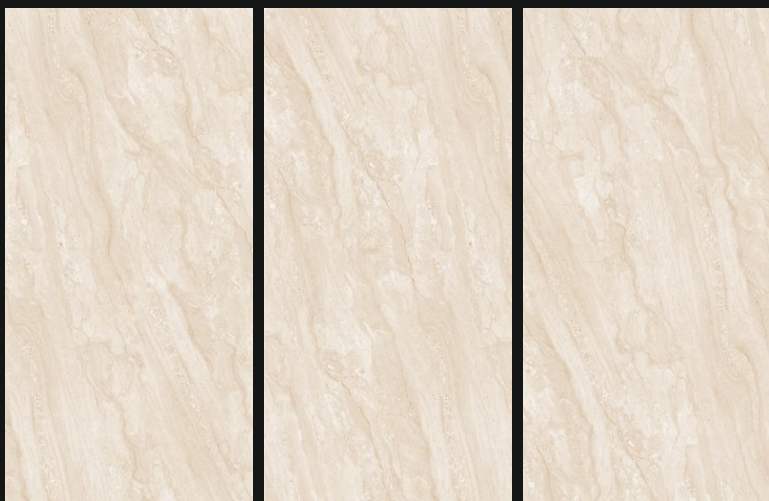

600X
1200mm

Polished
Glazed
Vitrified
Tiles

DAINO GOLD

GLOSSY
///////