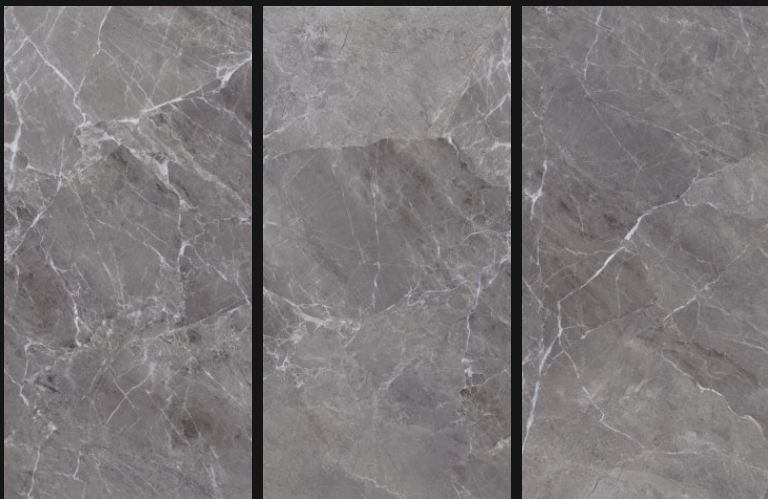

600X
1200mm

Polished
Glazed
Vitrified
Tiles

BARBILLO GRIS

GLOSSY
///////