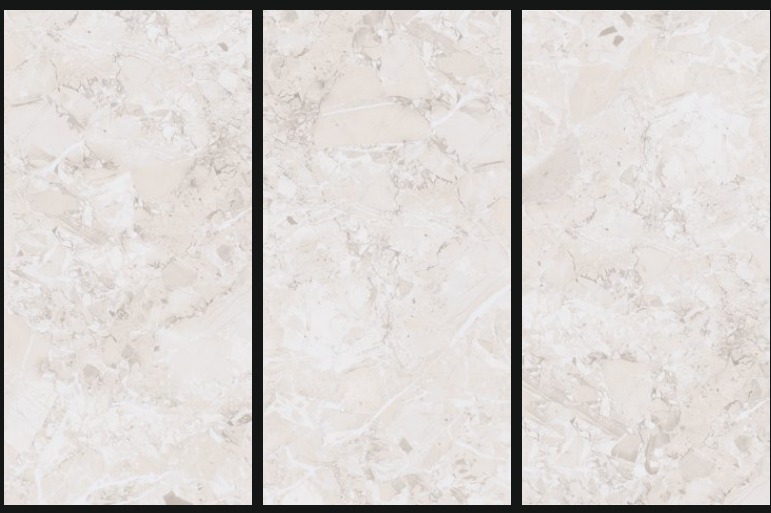

FLORIDA BROWN

GLOSSY  
///////

600X  
1200mm

Polished  
Glazed  
Vitrified  
Tiles

FLORIDA WHITE

GLOSSY  
///////

600X  
1200mm

Polished  
Glazed  
Vitrified  
Tiles