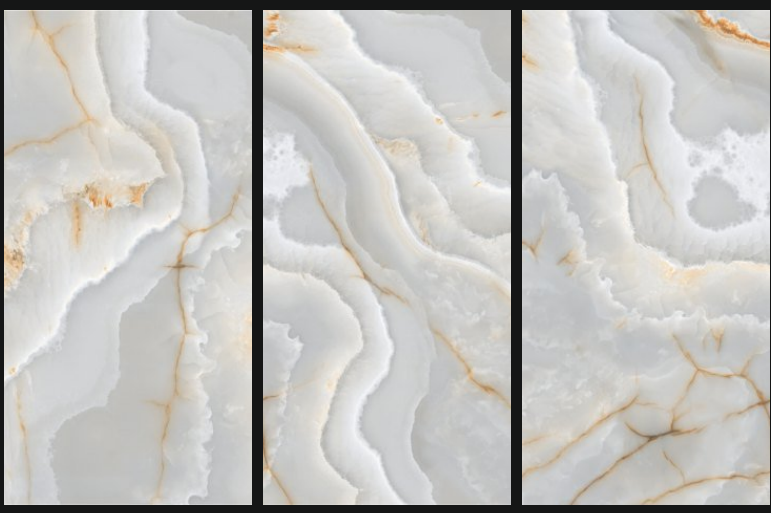

Polished  
Glazed  
Vitrified  
Tiles

LUXES ONYX BEIGE

GLOSSY  
///////

600X  
1200mm

Polished  
Glazed  
Vitrified  
Tiles

MAJESTIC ONYX BLUE

GLOSSY  
///////

600X  
1200mm | Polished  
Glazed  
Vitrified  
Tiles