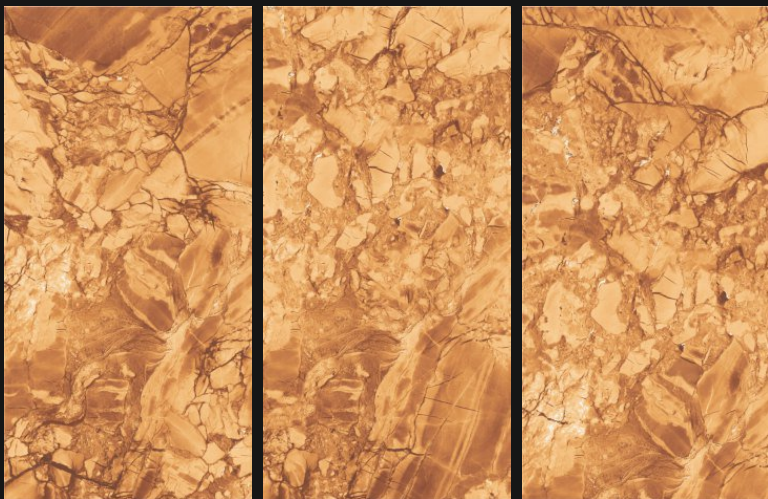

600X
1200mm

Polished
Glazed
Vitrified
Tiles

AMBROSIA GOLD

GLOSSY
///////