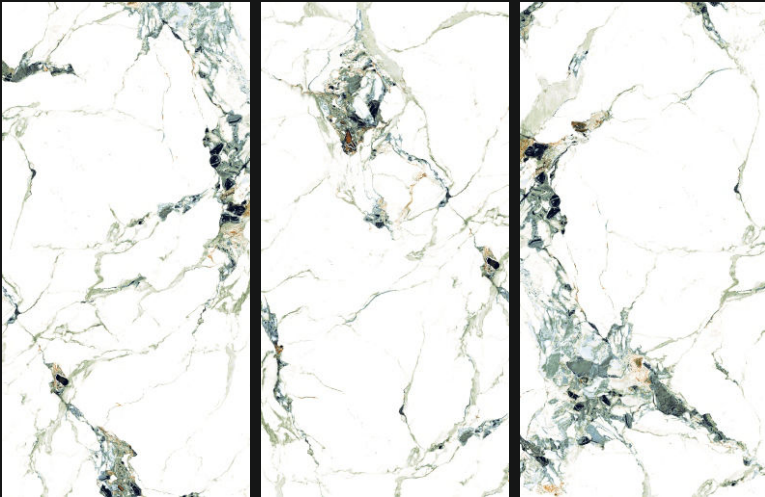

GLOSSY

RANDOM-4

600X
1200mm

Polished
Glazed
Vitrified
Tiles

IMPERIAL GREEN

GLOSSY
//////////

RANDOM-4

600X
1200mm | Polished
Glazed
Vitrified
Tiles