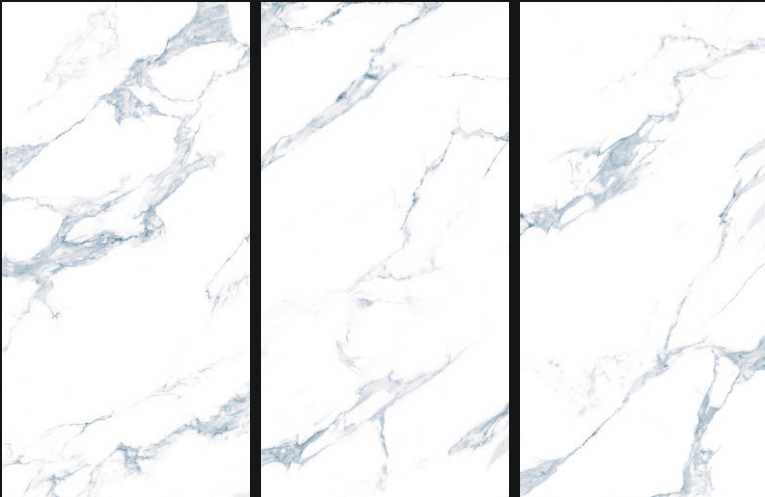

RANDOM-4

600X
1200mm

Polished
Glazed
Vitrified
Tiles

ALTIMO STATUARIO BLUE

GLOSSY
////////////////

RANDOM-5

600X
1200mm

Polished
Glazed
Vitrified
Tiles