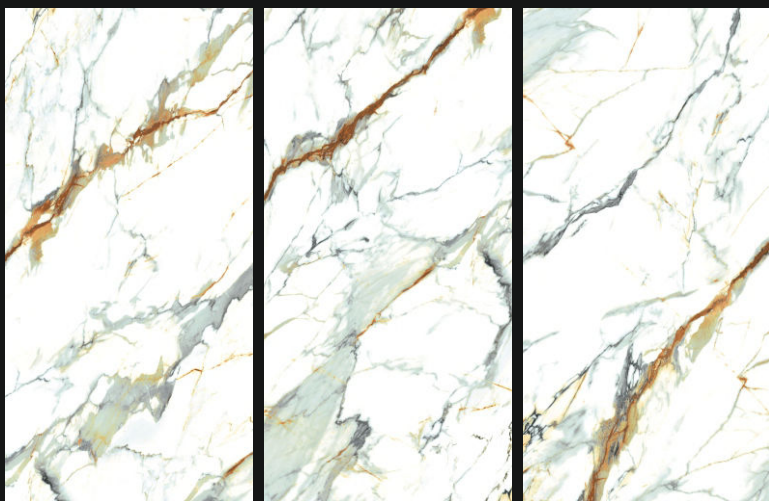

600X
1200mm

Polished
Glazed
Vitrified
Tiles

IMOLA CALCATTA

GLOSSY