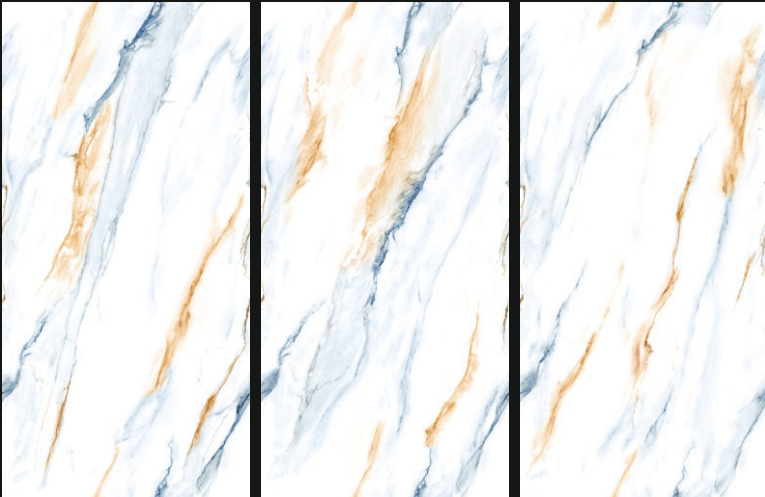

Polished
Glazed
Vitrified
Tiles

CARVEL STATUARIO BLUE

GLOSSY
///////

RANDOM-4

600X
1200mm

Polished
Glazed
Vitrified
Tiles

CRISTALLO BLUE

GLOSSY
///////