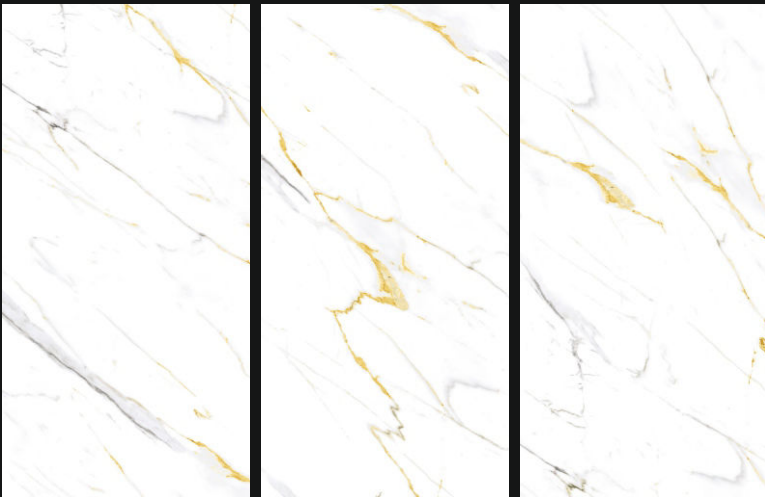

600X
1200mm

Polished
Glazed
Vitrified
Tiles

VENUS STATUARIO GOLD

GLOSSY
//////////