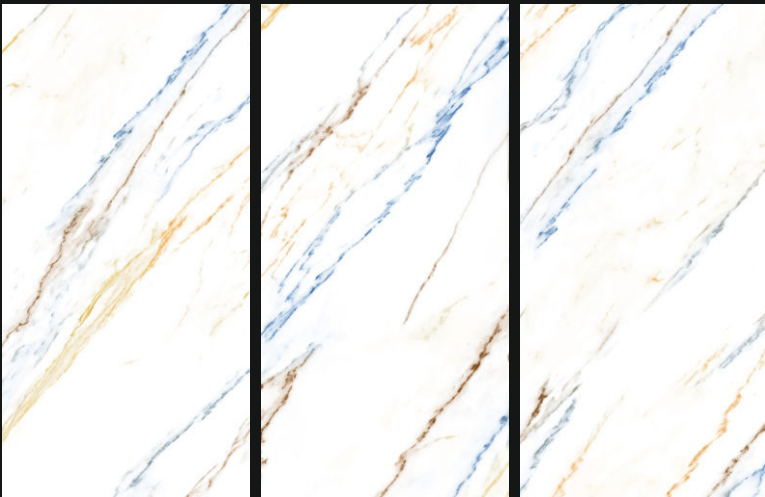

Polished
Glazed
Vitrified
Tiles

SWISS STATUARIO

GLOSSY
///////

RANDOM-5

600X
1200mm

Polished
Glazed
Vitrified
Tiles

VENATO STATUARIO GREEN

GLOSSY
///////