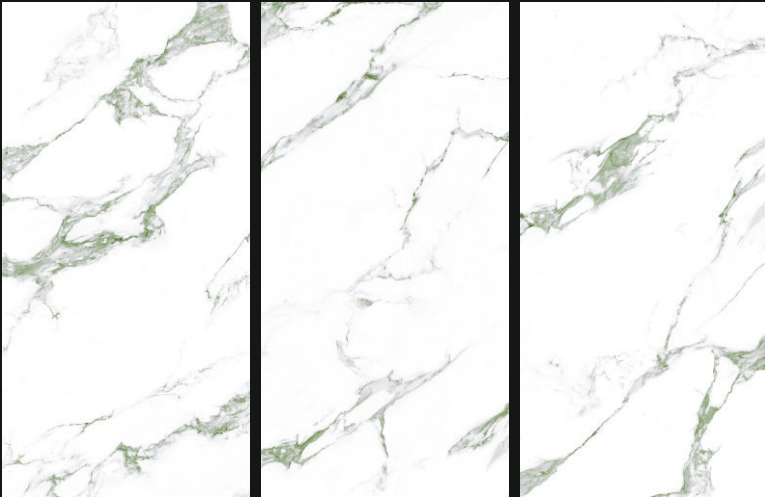

600X
1200mm

Polished
Glazed
Vitrified
Tiles

ALTIMO STATUARIO GREEN

GLOSSY
///////