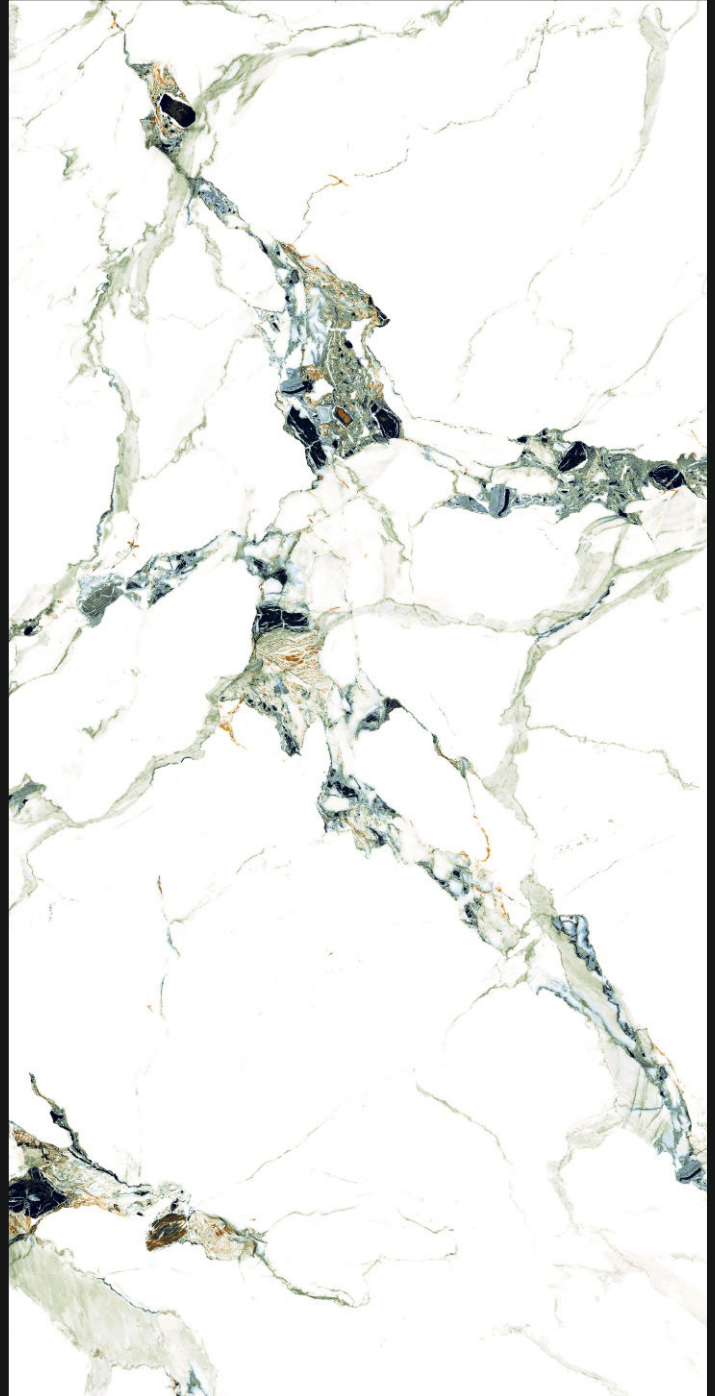

GLOSSY

RANDOM-4

600X
1200mm

Polished
Glazed
Vitrified
Tiles

IMPERIAL GREEN

GLOSSY
//////////

RANDOM-4

600X
1200mm | Polished
Glazed
Vitrified
Tiles