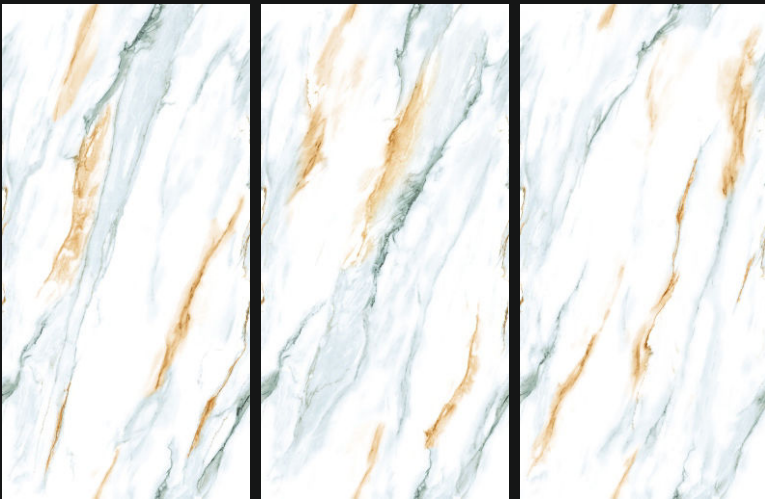

600X
1200mm

Polished
Glazed
Vitrified
Tiles

CARVEL STATUARIO MINT

GLOSSY
////////////////