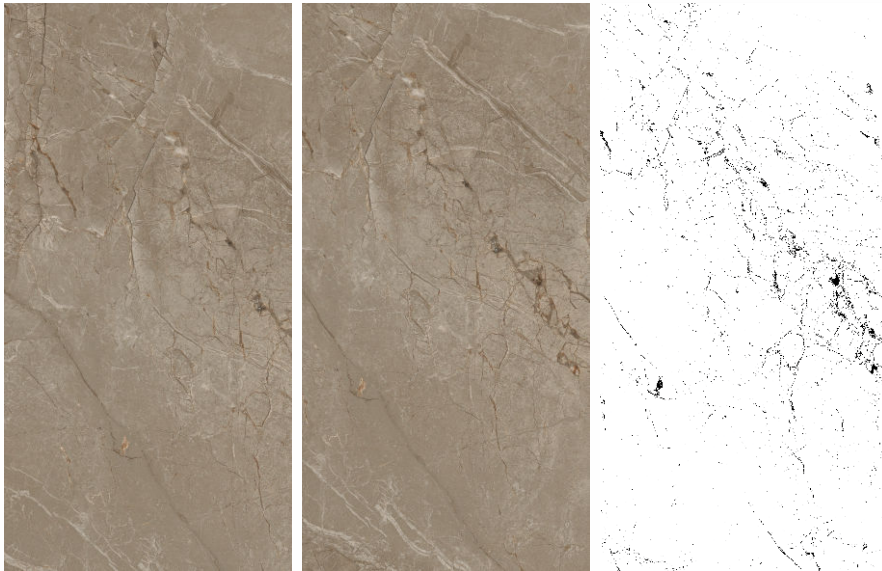

600X
1200mm

Polished
Glazed
Vitrified
Tiles

Carving

Collection

CA-059

CARVING

600X
1200mm

Polished
Glazed
Vitrified
Tiles