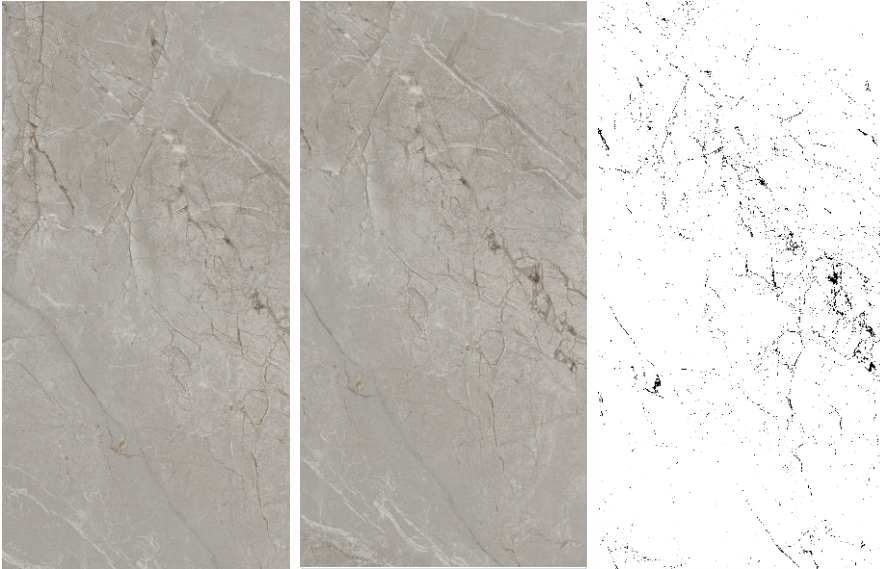

600X
1200mm

Polished
Glazed
Vitrified
Tiles

Carving

Collection

CA-060

CARVING