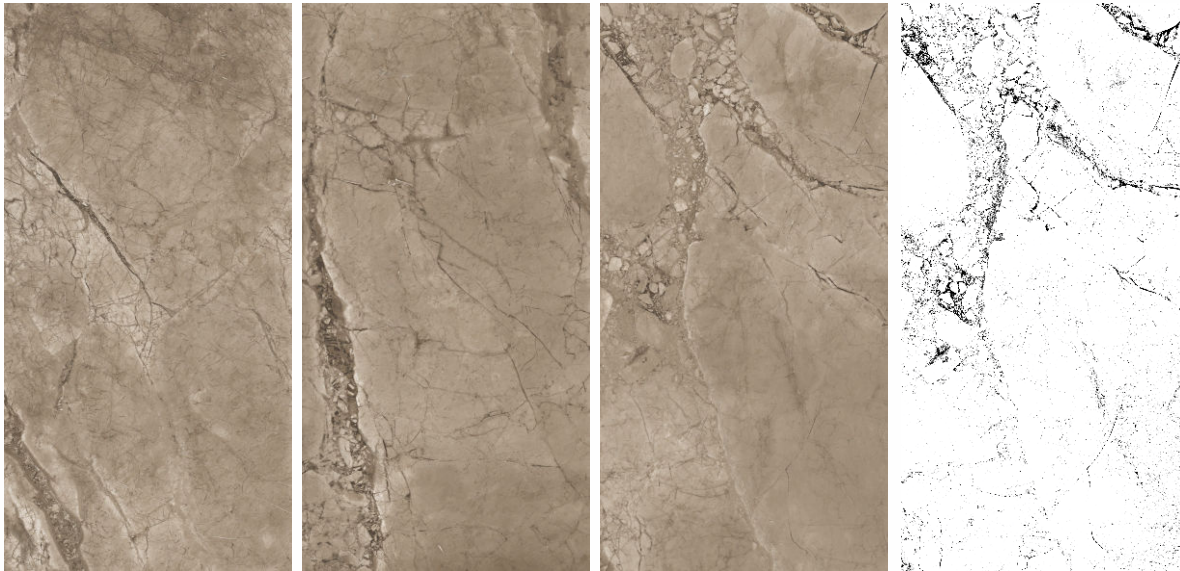

600X
1200mm

Polished
Glazed
Vitrified
Tiles

Carving

Collection

CA-079

CARVING