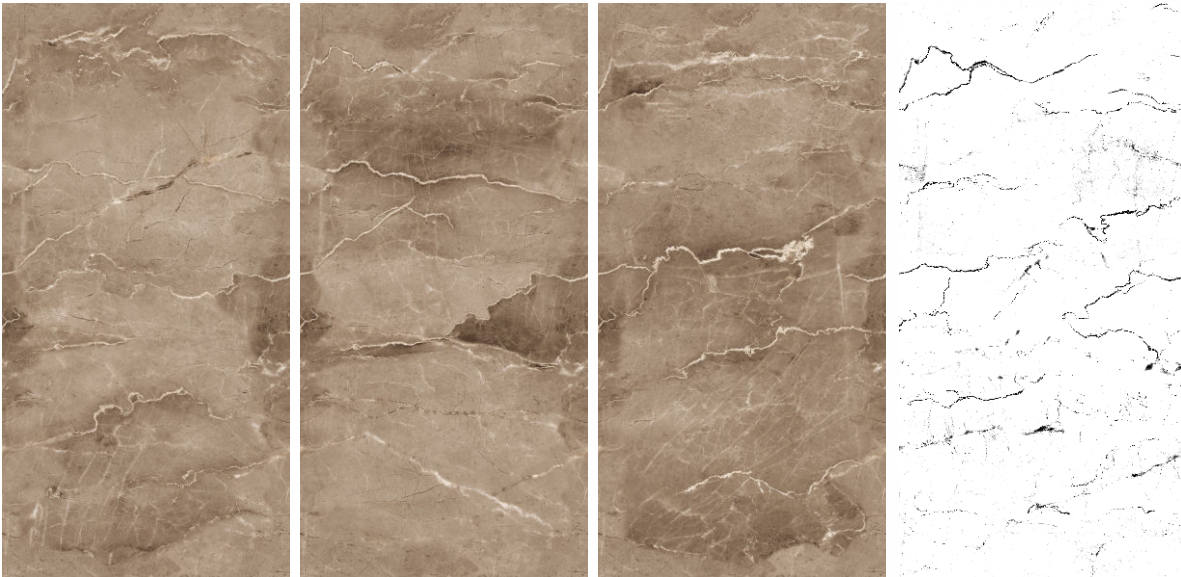

600X
1200mm

Polished
Glazed
Vitrified
Tiles

Carving

Collection

CA-080

CARVING