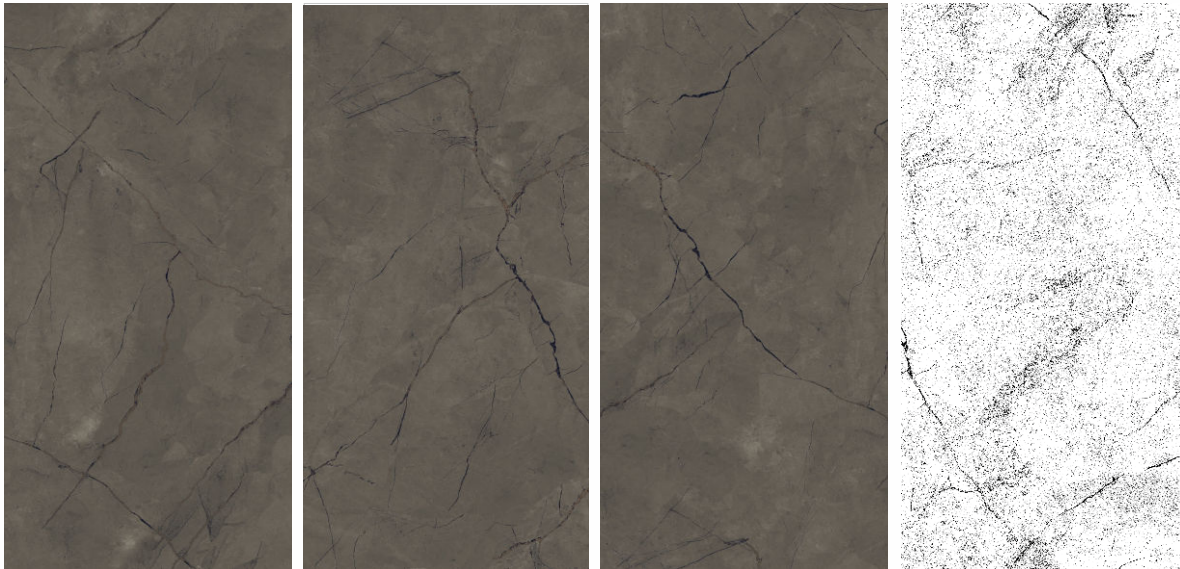

600X
1200mm

Polished
Glazed
Vitrified
Tiles

Carving

Collection

CA-058

CARVING

CA-058

PGVT | 600x1200 mm