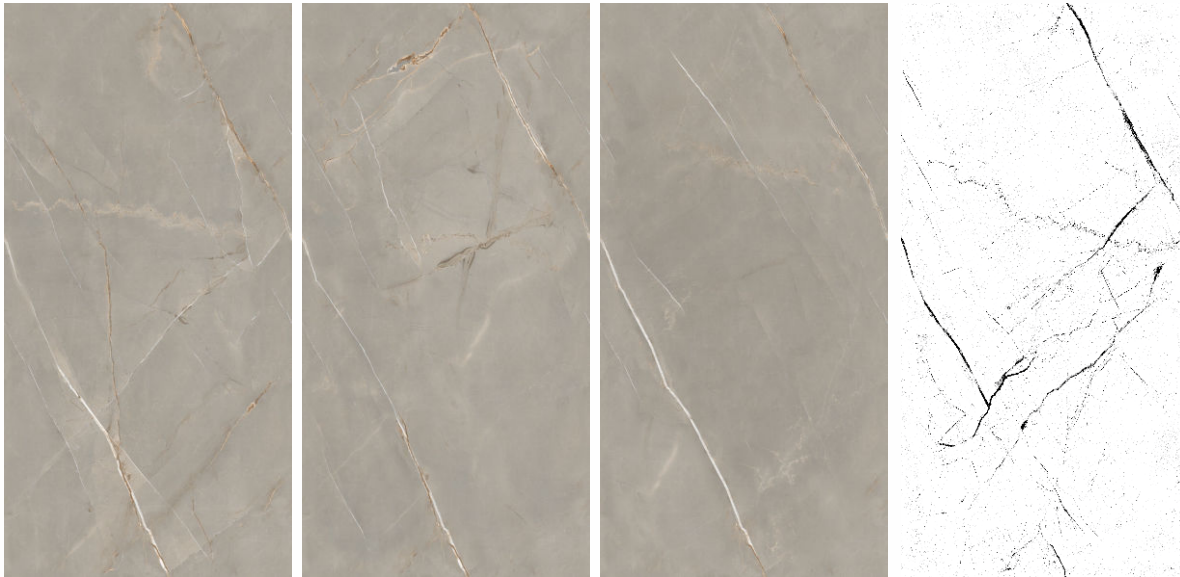

600X
1200mm

Polished
Glazed
Vitrified
Tiles

Carving

Collection

CA-063

CARVING