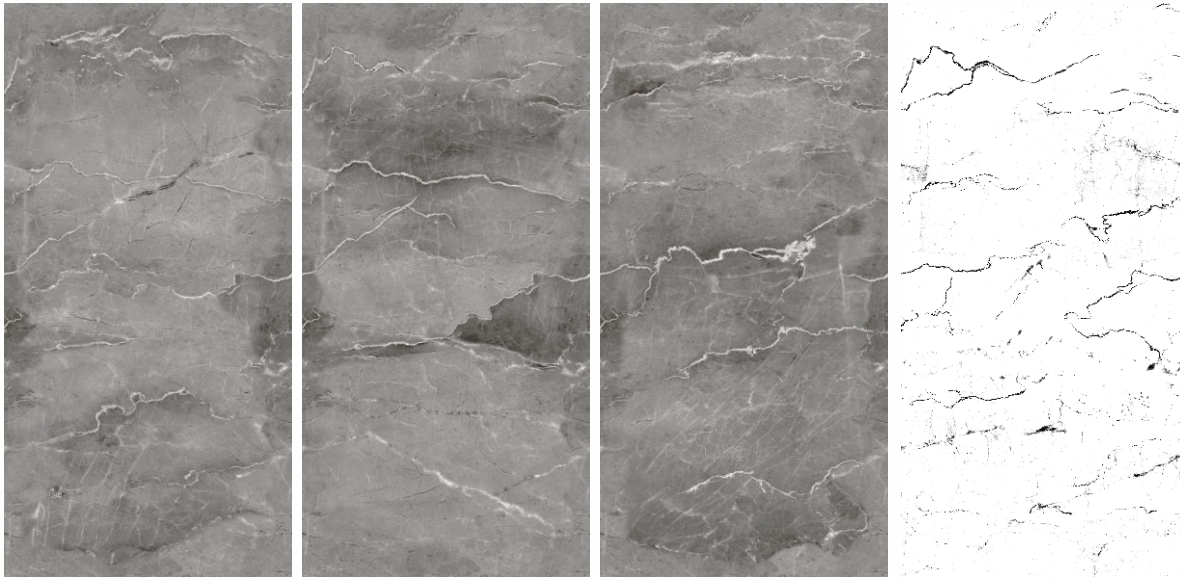

600X
1200mm

Polished
Glazed
Vitrified
Tiles

Carving

Collection

CA-082

CARVING