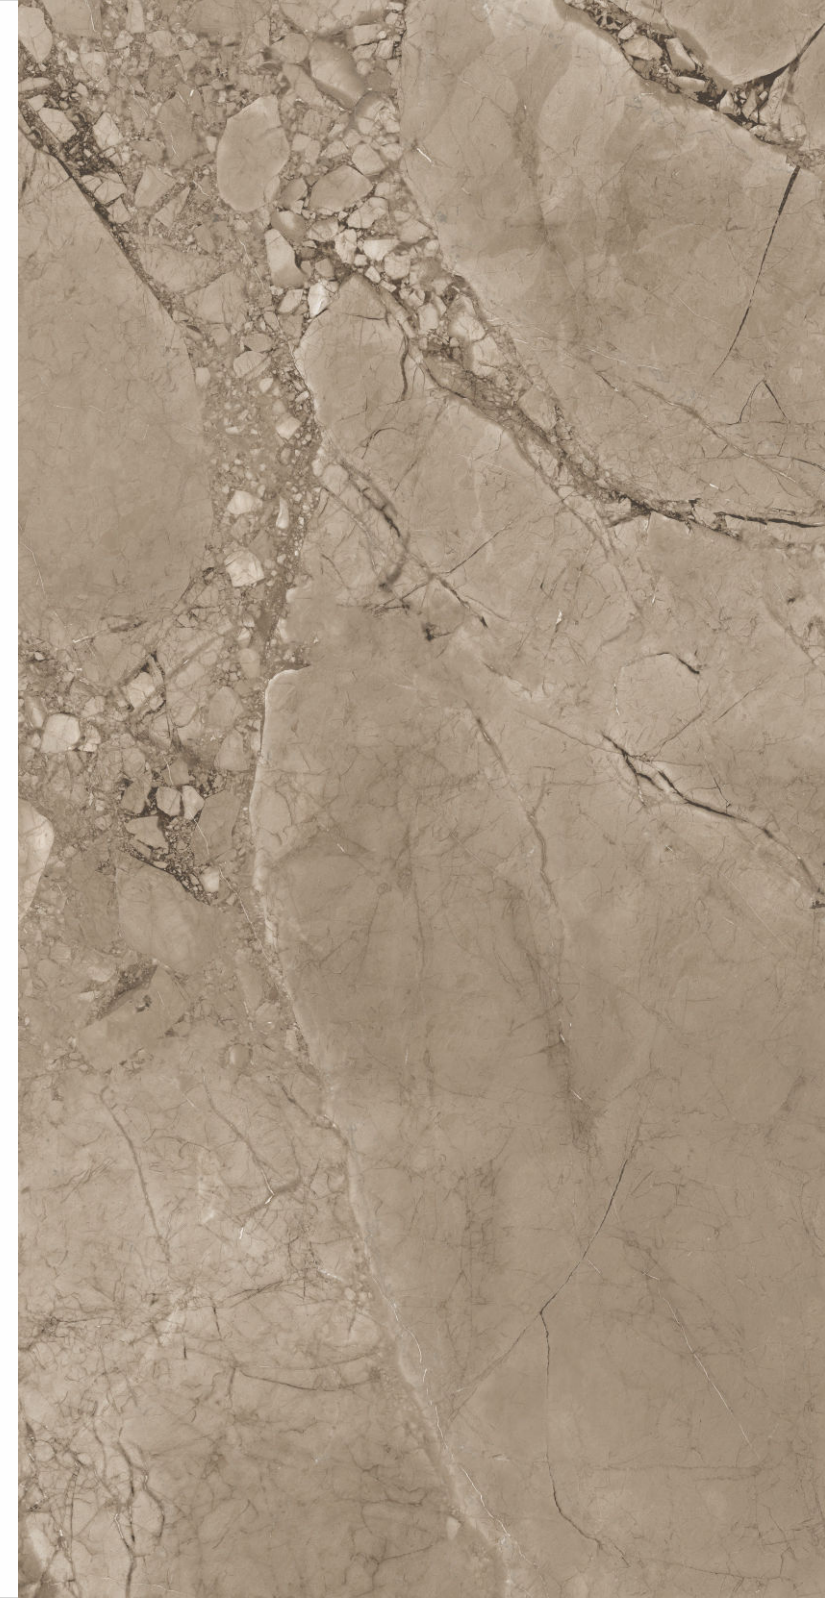

600X
1200mm

Polished
Glazed
Vitrified
Tiles

Carving

Collection

CA-079

CARVING