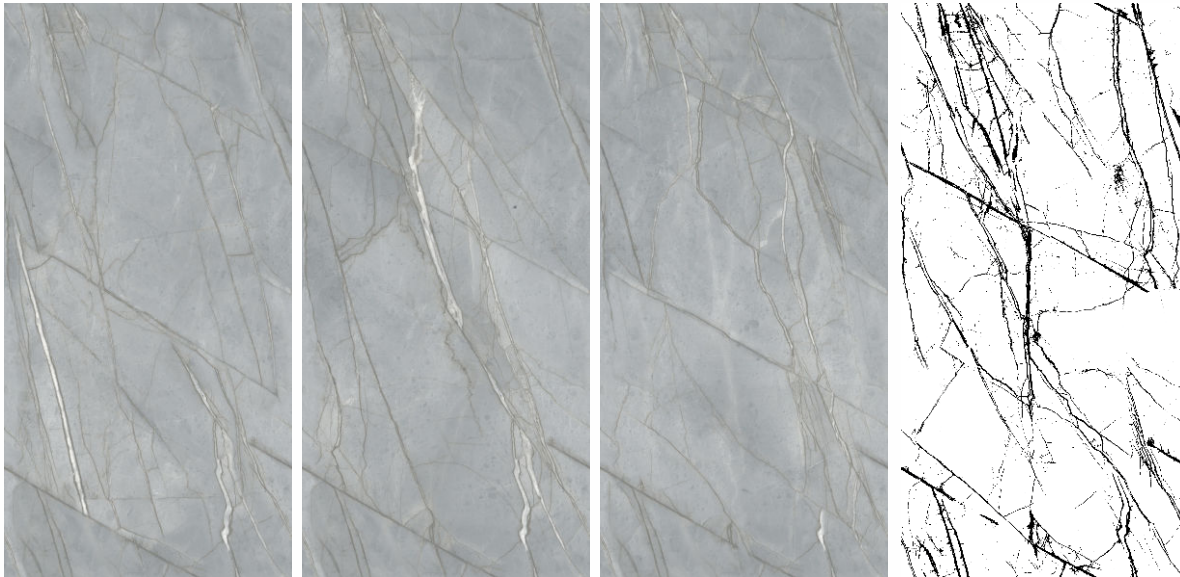

600X
1200mm

Polished
Glazed
Vitrified
Tiles

Carving

Collection

CA-076

CARVING

www.rollence.in

CA-076