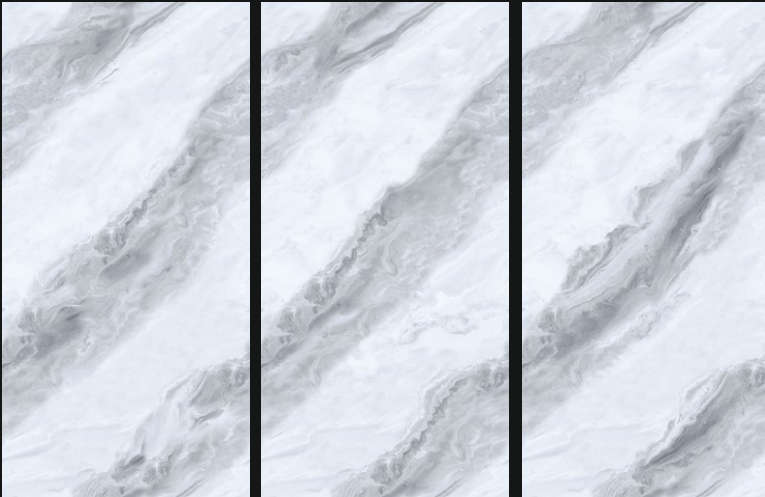

600X
1200mm

Polished
Glazed
Vitrified
Tiles

SMOKY GREY

GLOSSY
///////