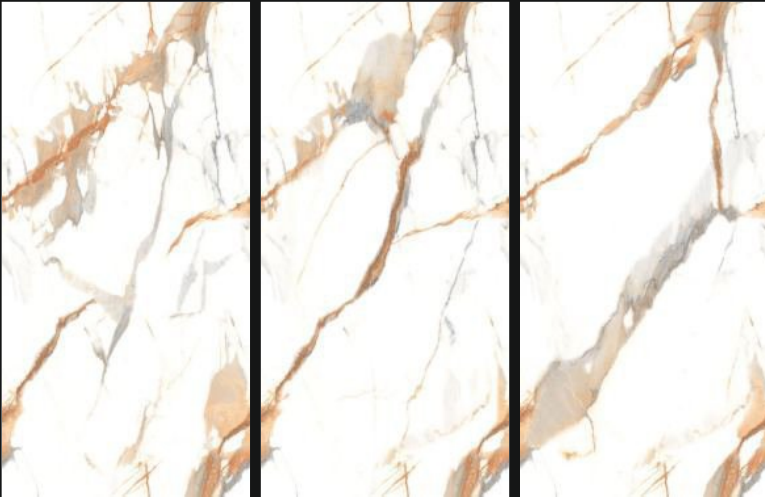

Polished
Glazed
Vitrified
Tiles

HELENICO WHITE

GLOSSY
///////

600X
1200mm

Polished
Glazed
Vitrified
Tiles

KENDO BROWN

GLOSSY
///////

600X
1200mm