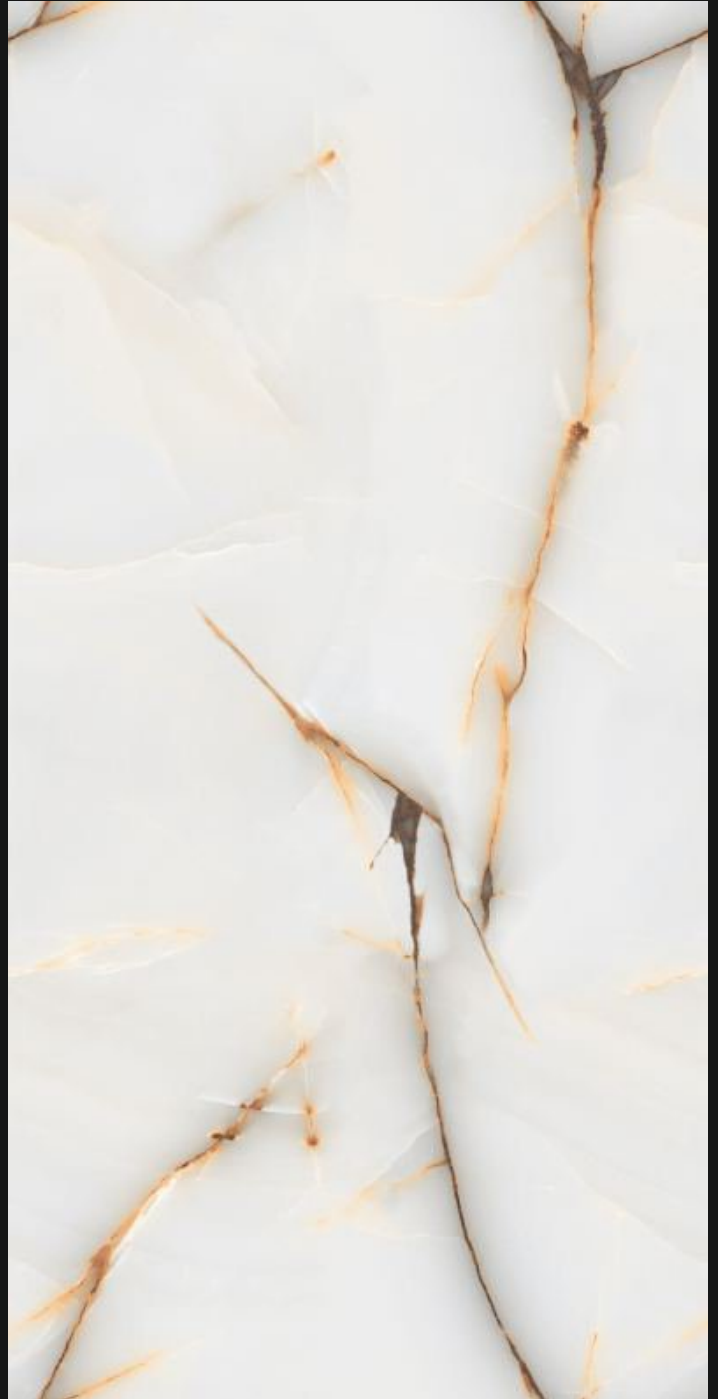

GLOSSY
///////

600X
1200mm

Polished
Glazed
Vitrified
Tiles

DIAMOND ONYX

GLOSSY
///////

600X
1200mm

Polished
Glazed
Vitrified
Tiles

EARTH ONYX BEIGE