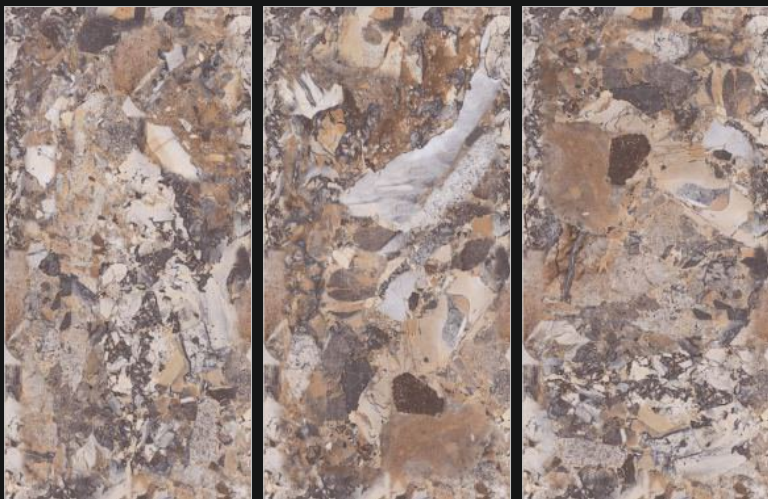

600X
1200mm

Polished
Glazed
Vitrified
Tiles

CAMBRIA BROWN

GLOSSY
//////////