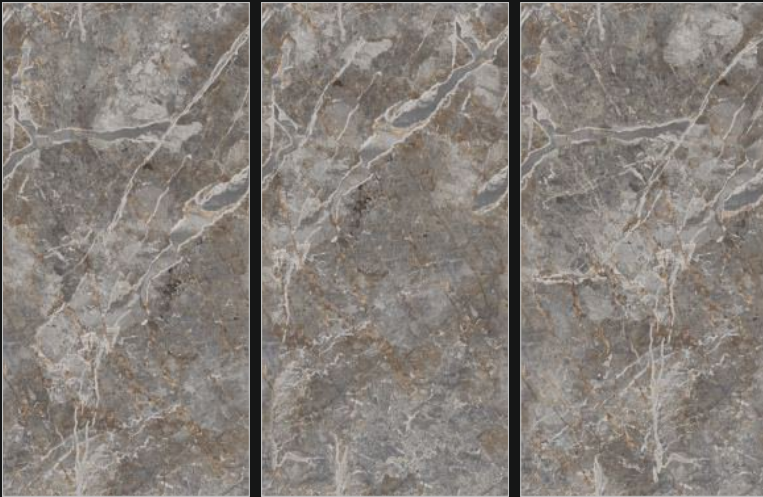

600X
1200mm

Polished
Glazed
Vitrified
Tiles

LATINO GREY

GLOSSY
//////////