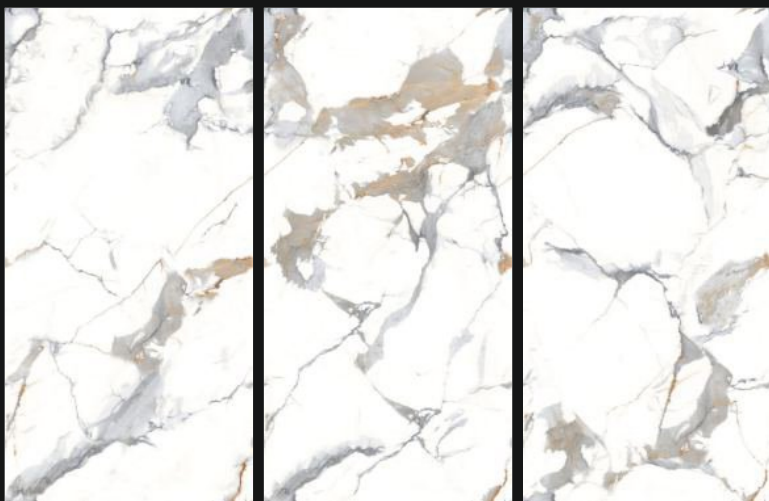

Polished
Glazed
Vitrified
Tiles

SMOKY GREY

GLOSSY
///////

600X
1200mm

Polished
Glazed
Vitrified
Tiles

SIRIO GREY

GLOSSY
///////

600X
1200mm