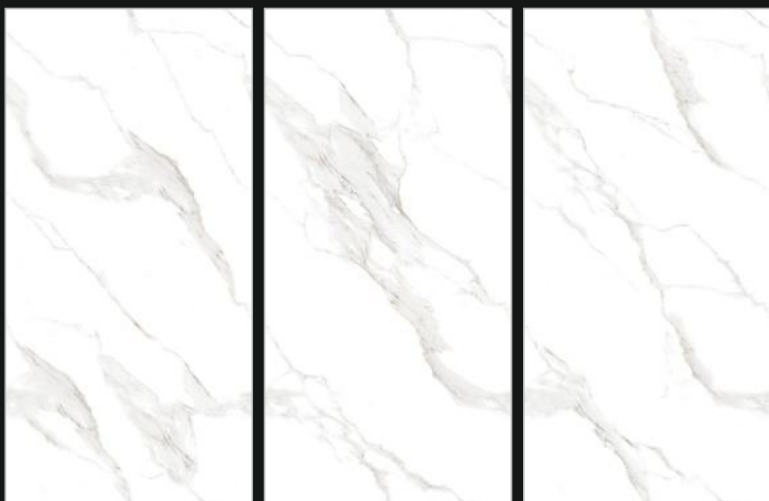

600X
1200mm

Polished
Glazed
Vitrified
Tiles

DIX WHITE

GLOSSY
///////