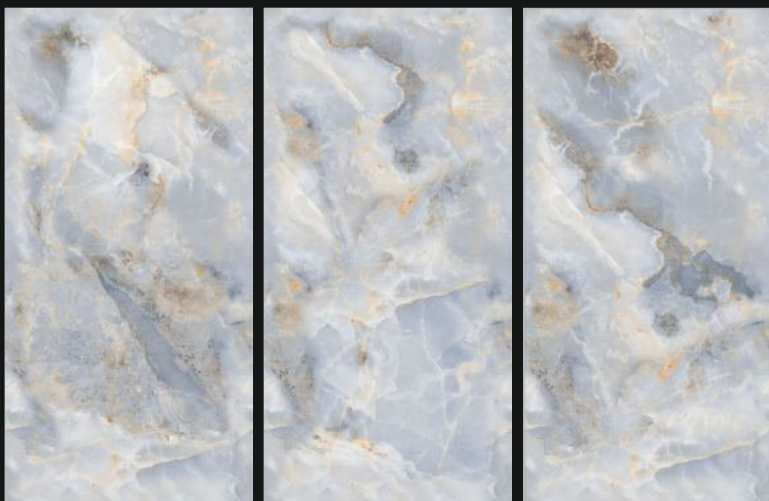

600X
1200mm

Polished
Glazed
Vitrified
Tiles

MIAMI BLUE

GLOSSY
///////