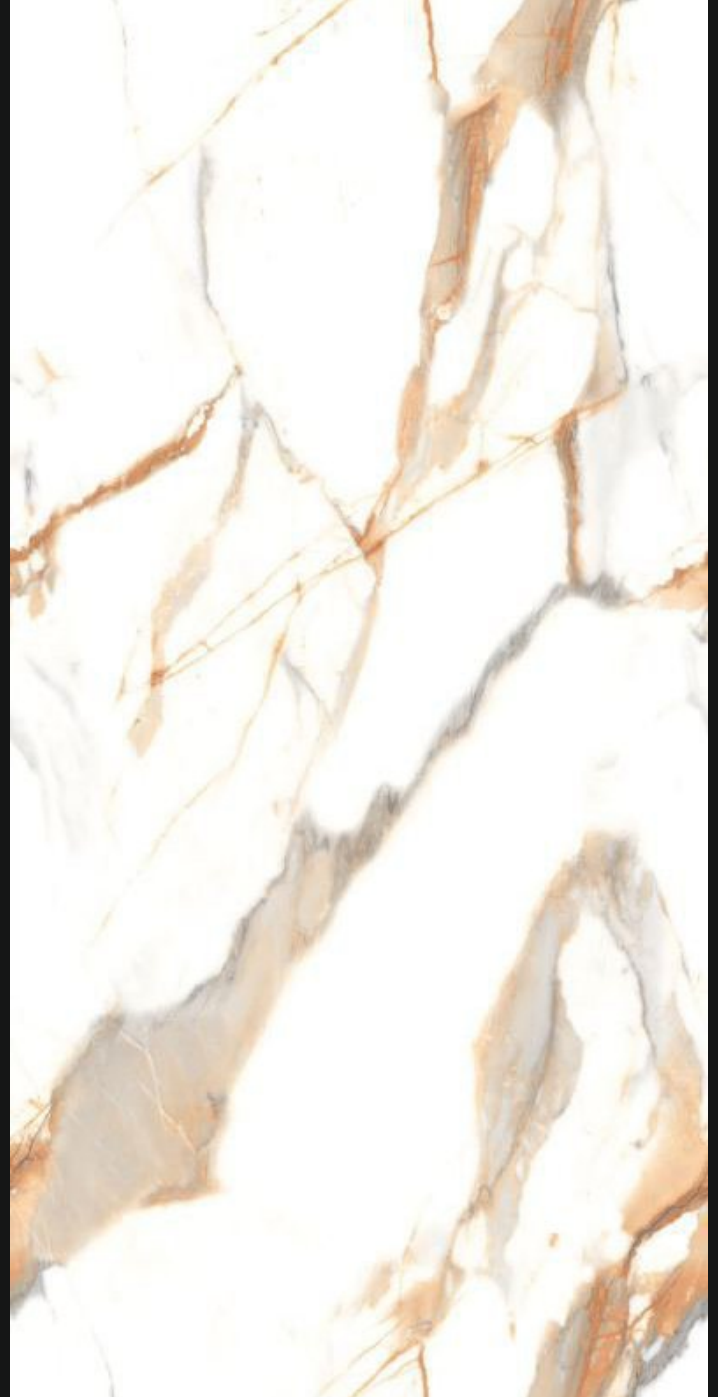

Polished
Glazed
Vitrified
Tiles

HELENICO WHITE

GLOSSY
///////

600X
1200mm

Polished
Glazed
Vitrified
Tiles

KENDO BROWN

GLOSSY
///////

600X
1200mm