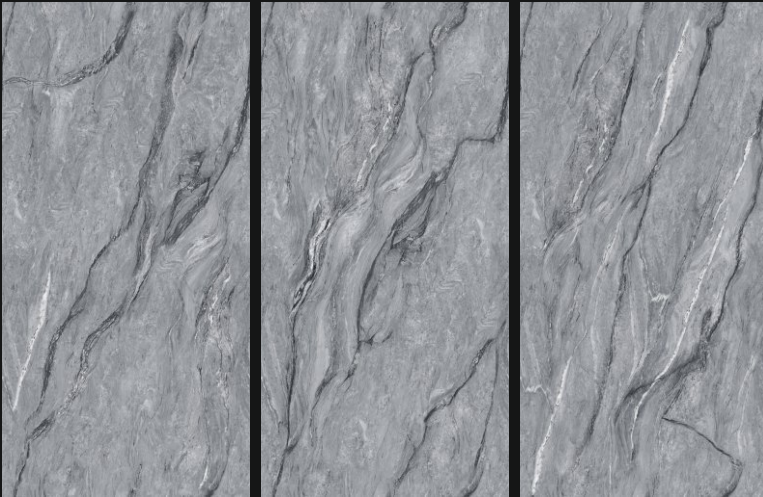

HOTEL &
RESTAURANT

FACTORY

RAILWAY
STATION

AIRPORT

600X
1200mm

Polished
Glazed
Vitrified
Tiles

ATOM WAVE GREY

GLOSSY
///////