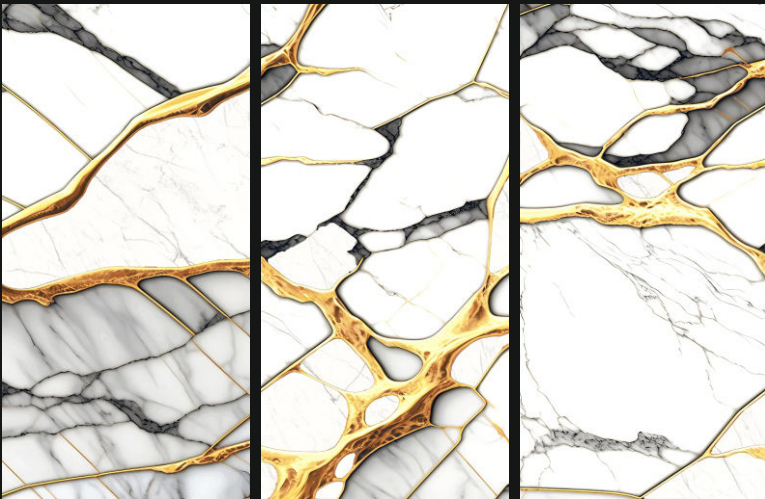

GLOSSY
//////////

600X
1200mm

Polished
Glazed
Vitrified
Tiles

MARCOS GOLD SKY

GLOSSY
//////////

600X
1200mm

Polished
Glazed
Vitrified
Tiles

NAUTICAL GOLD BLACK

GLOSSY
///////

600X
1200mm

Polished
Glazed
Vitrified
Tiles

STORM GOLD BLACK

GLOSSY
///////

600X
1200mm

Polished
Glazed
Vitrified
Tiles

SYRAIN GOLD BLACK