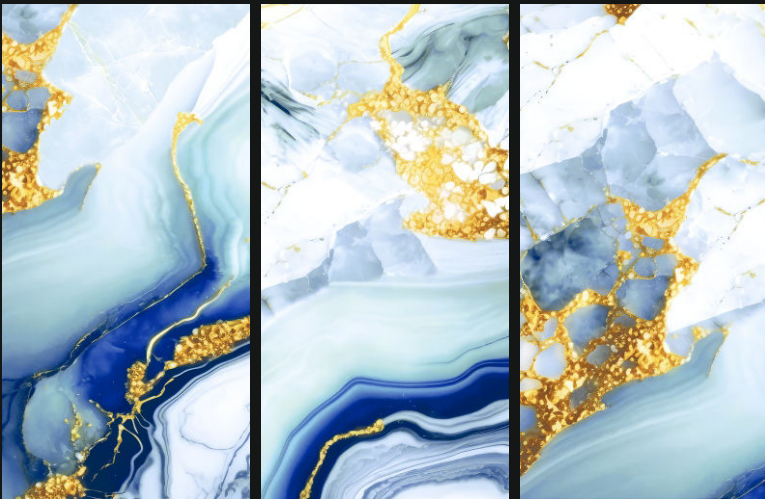

600X
1200mm

Polished
Glazed
Vitrified
Tiles

MARCOS GOLD SKY

GLOSSY
//////////