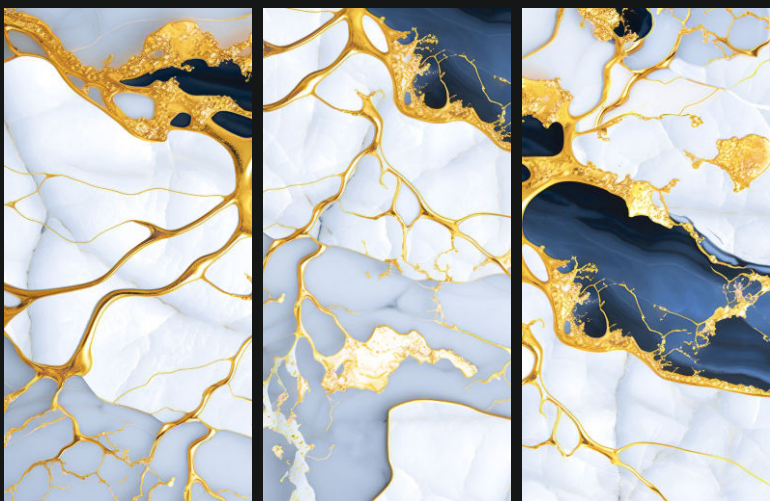

600X
1200mm

Polished
Glazed
Vitrified
Tiles

SYRAIN GOLD BLUE

GLOSSY