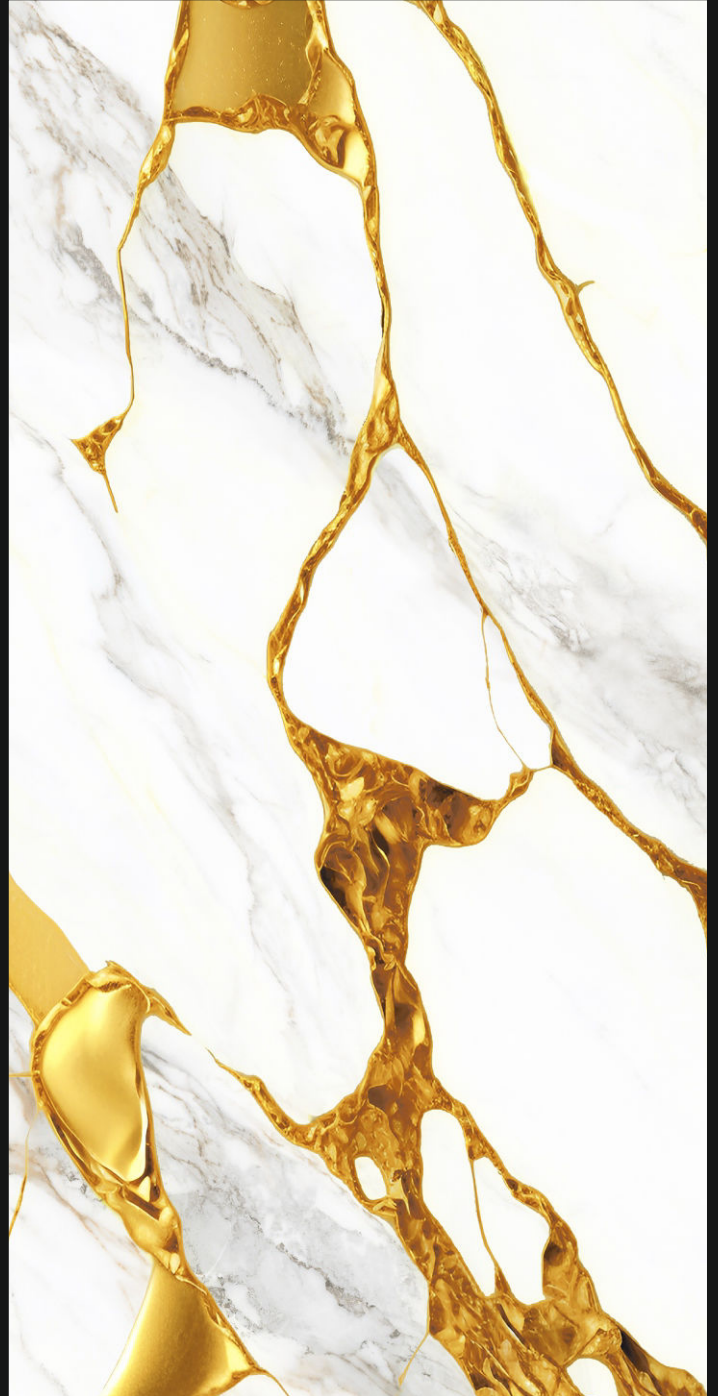

600X
1200mm

Polished
Glazed
Vitrified
Tiles

FRIO GOLD WHITE

GLOSSY
///////

600X
1200mm

Polished
Glazed
Vitrified
Tiles

LEMON GOLD WHITE

GLOSSY
///////