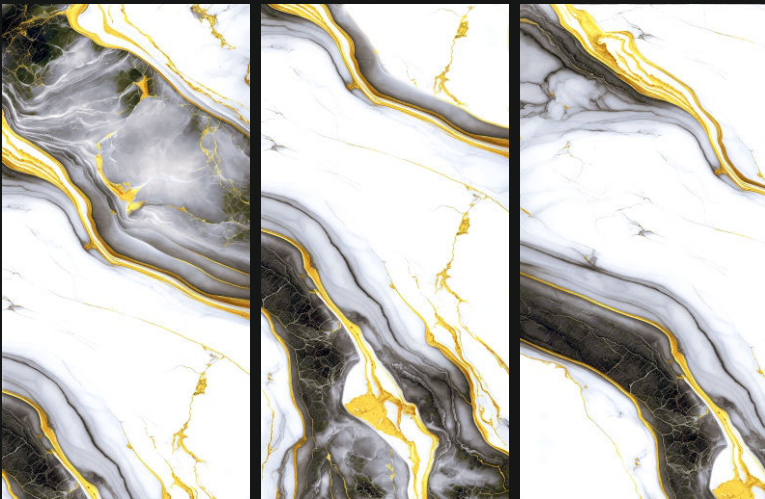

GLOSSY
///////

600X
1200mm

Polished
Glazed
Vitrified
Tiles

STORM GOLD BLACK

GLOSSY
///////

600X
1200mm

Polished
Glazed
Vitrified
Tiles

SYRAIN GOLD BLACK