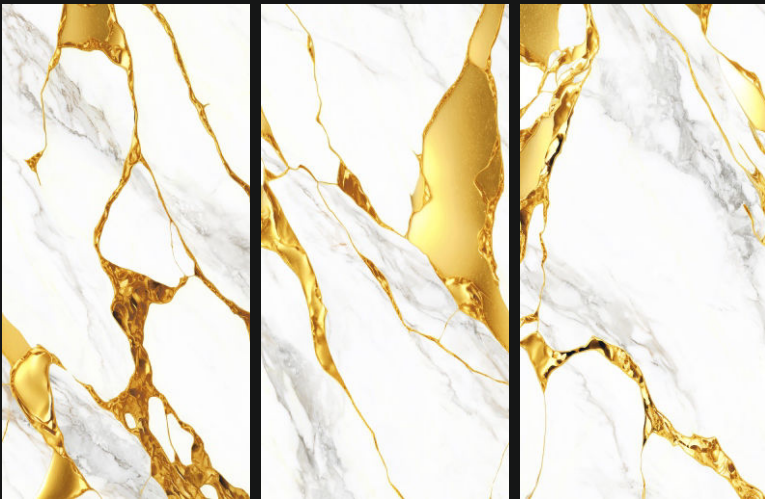

600X
1200mm

Polished
Glazed
Vitrified
Tiles

FRIO GOLD WHITE

GLOSSY
///////

600X
1200mm

Polished
Glazed
Vitrified
Tiles

LEMON GOLD WHITE

GLOSSY
///////

600X
1200mm

Polished
Glazed
Vitrified
Tiles

LIBERIA GOLD BLACK

GLOSSY
//////////

furoci & Sule

600X
1200mm

Polished
Glazed
Vitrified
Tiles

LIBERIA GOLD BLUE