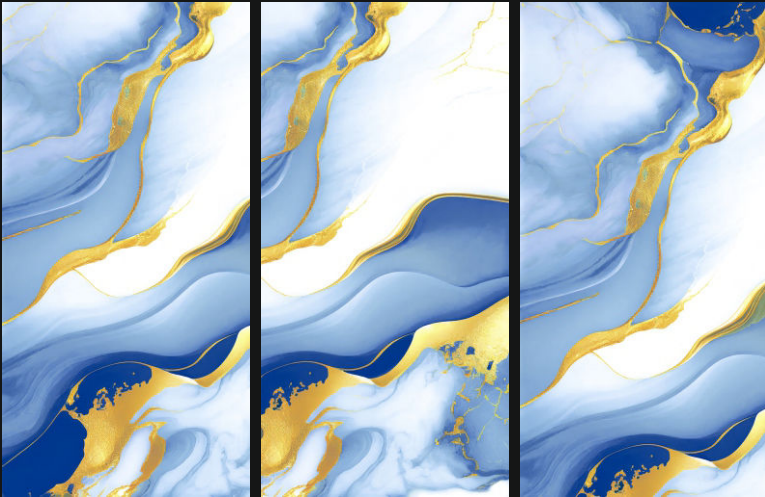

600X
1200mm

Polished
Glazed
Vitrified
Tiles

LIBERIA GOLD BLUE

GLOSSY
//////////