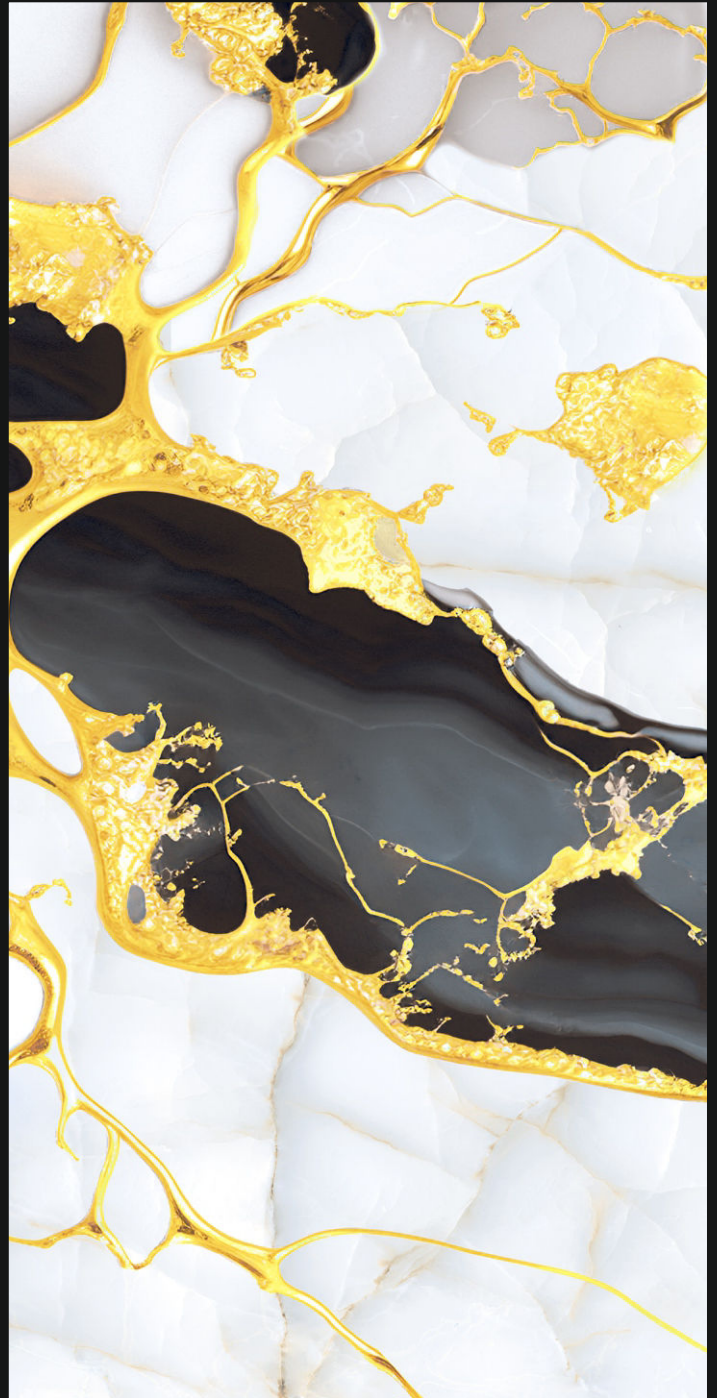

600X
1200mm

Polished
Glazed
Vitrified
Tiles

SYRAIN GOLD BLACK

GLOSSY
//////////