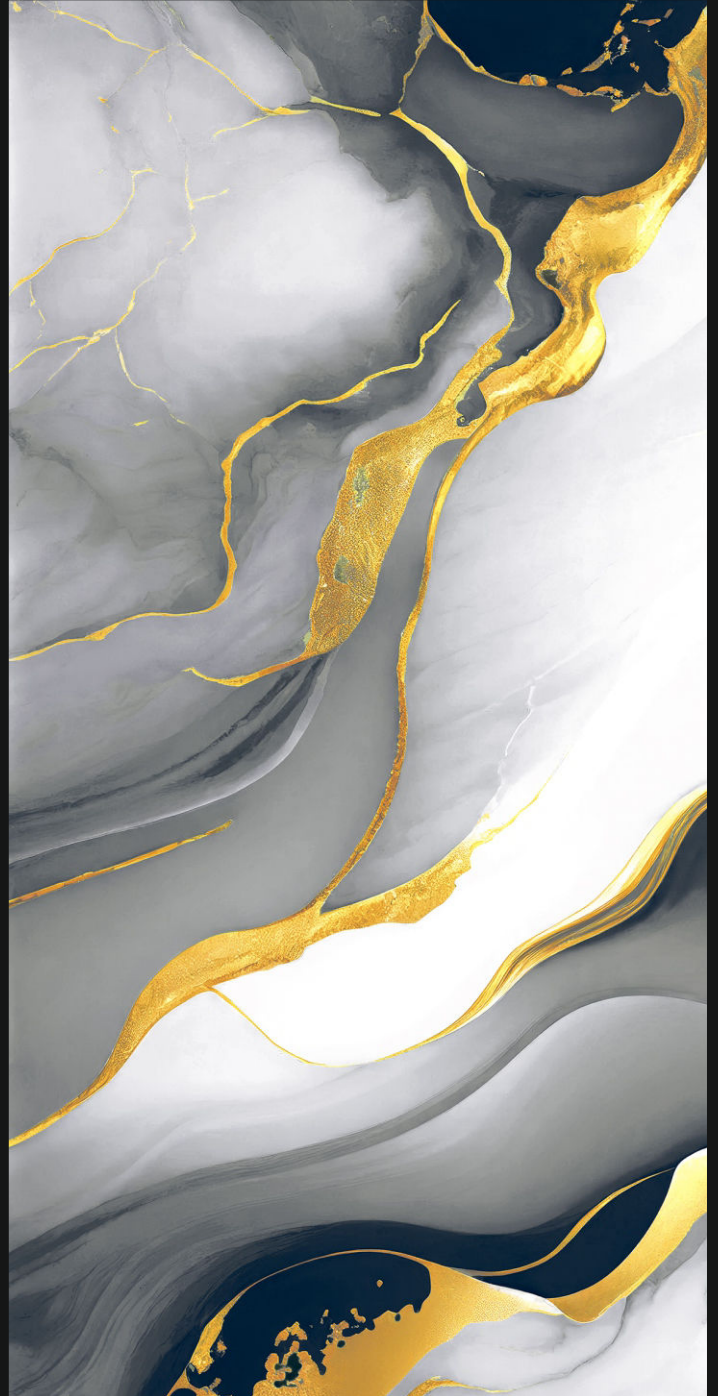

600X
1200mm

Polished
Glazed
Vitrified
Tiles

LIBERIA GOLD BLACK

GLOSSY
//////////

furoci & Sule

600X
1200mm

Polished
Glazed
Vitrified
Tiles

LIBERIA GOLD BLUE