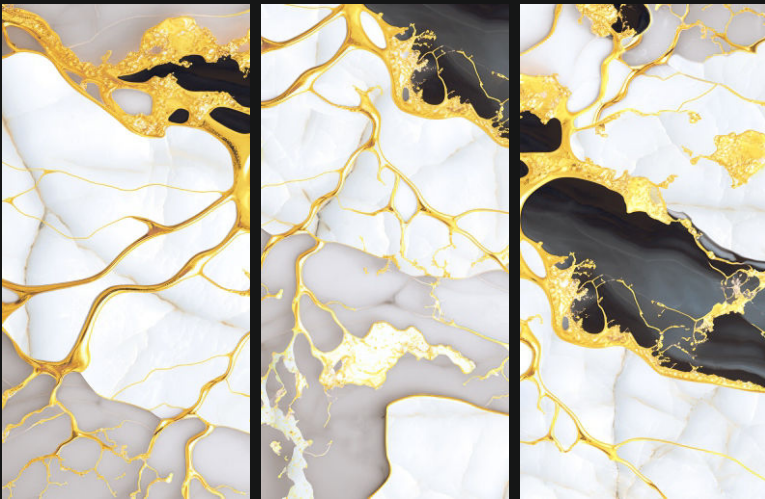

600X
1200mm

Polished
Glazed
Vitrified
Tiles

SYRAIN GOLD BLACK

GLOSSY
//////////