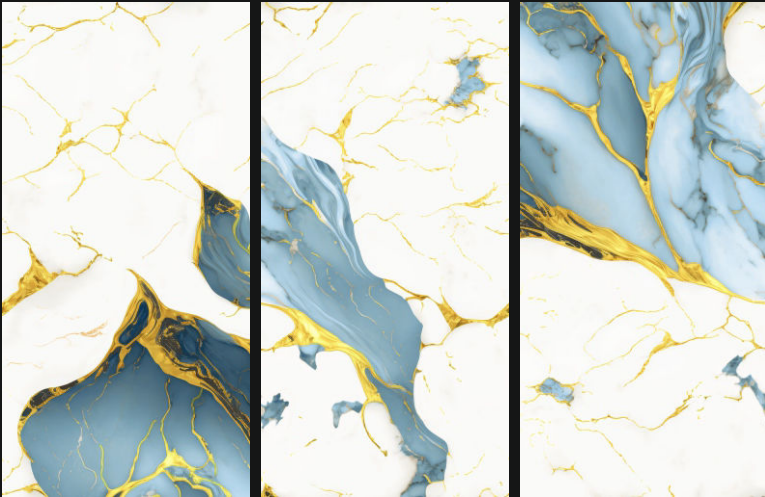

600X
1200mm

Polished
Glazed
Vitrified
Tiles

CLONIC GOLD BLUE

GLOSSY

600X
1200mm

Polished
Glazed
Vitrified
Tiles

CLONIC GOLD SKY

GLOSSY
///////