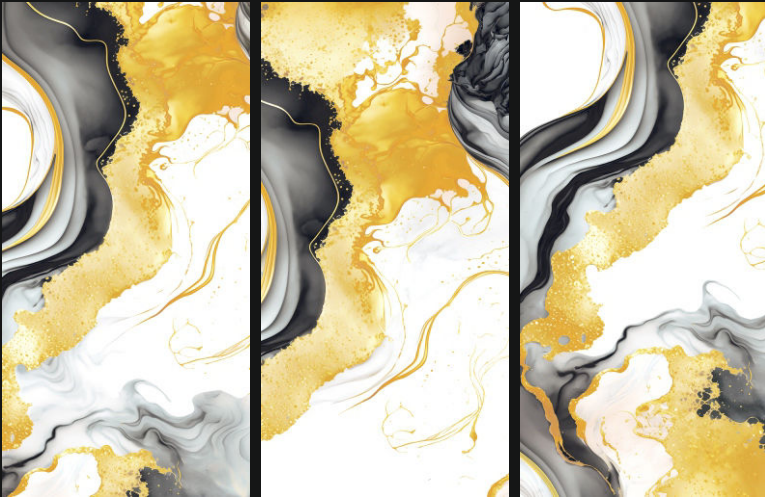

HOTEL &
RESTAURANT

FACTORY

RAILWAY
STATION

AIRPORT

600X
1200mm

Polished
Glazed
Vitrified
Tiles

ARABIC GOLD BLACK

GLOSSY
///////

600X
1200mm

Polished
Glazed
Vitrified
Tiles

ARABIC GOLD BLUE

GLOSSY
///////

600X
1200mm

Polished
Glazed
Vitrified
Tiles

BRUMOSO GOLD BLACK

GLOSSY
///////