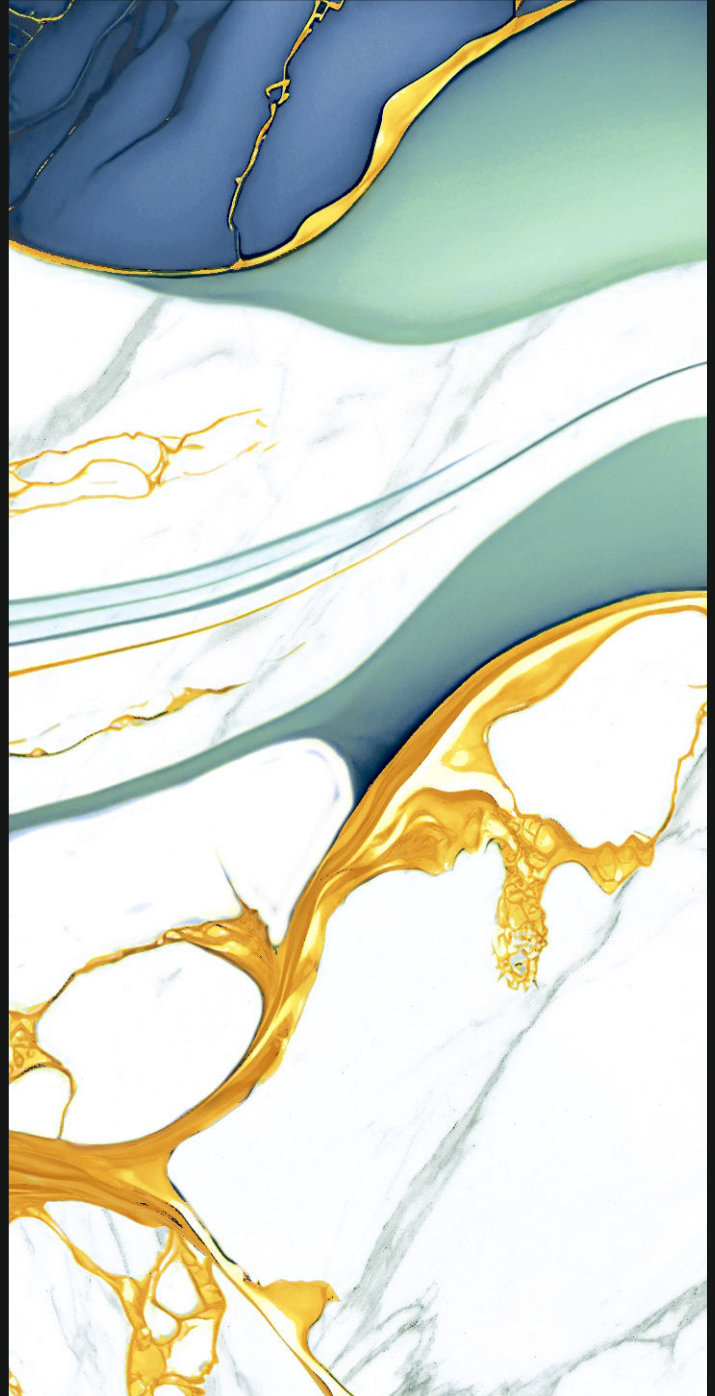

600X
1200mm

Polished
Glazed
Vitrified
Tiles

BRUMOSO GOLD BLUE

GLOSSY
///////

600X
1200mm

Polished
Glazed
Vitrified
Tiles

CASPIAN GOLD BLUE

GLOSSY
///////