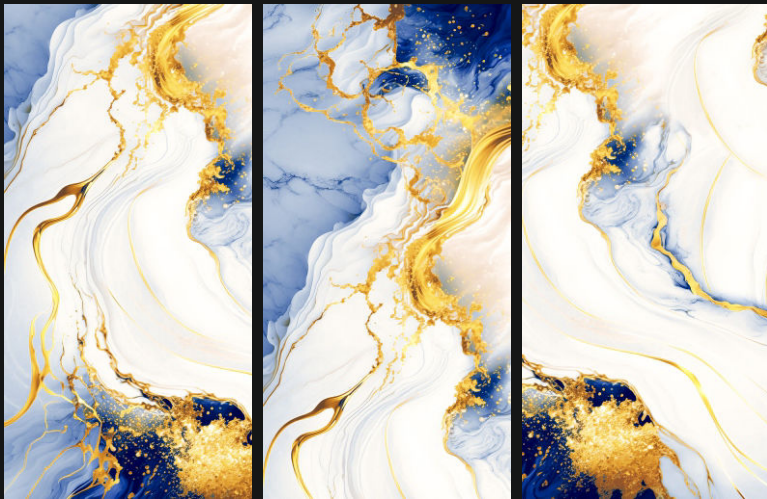

600X
1200mm

Polished
Glazed
Vitrified
Tiles

BRUMOSO GOLD BLUE

GLOSSY
///////