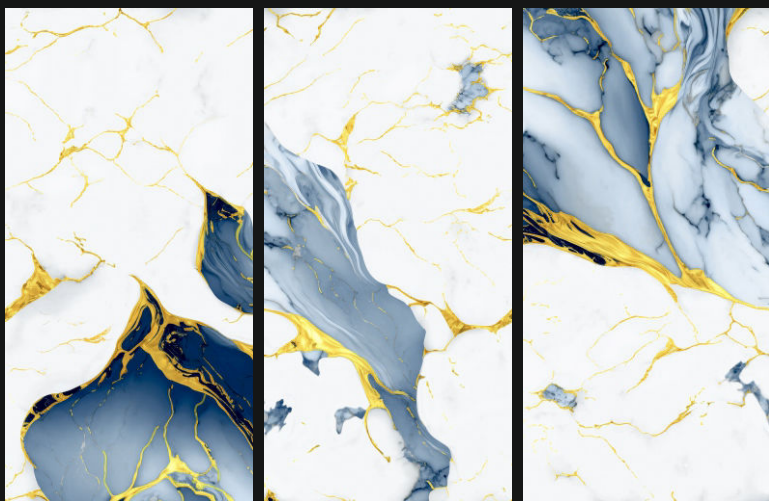

600X
1200mm

Polished
Glazed
Vitrified
Tiles

CLONIC GOLD BLUE

GLOSSY