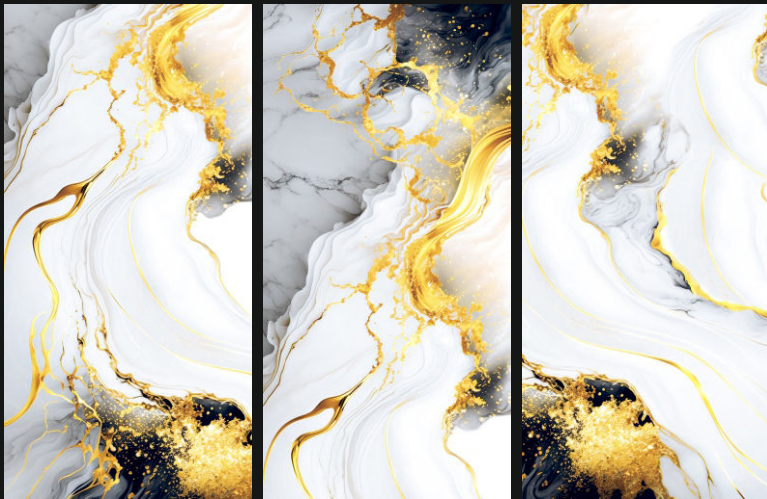

600X
1200mm

Polished
Glazed
Vitrified
Tiles

ARABIC GOLD BLUE

GLOSSY
///////

600X
1200mm

Polished
Glazed
Vitrified
Tiles

BRUMOSO GOLD BLACK

GLOSSY
///////