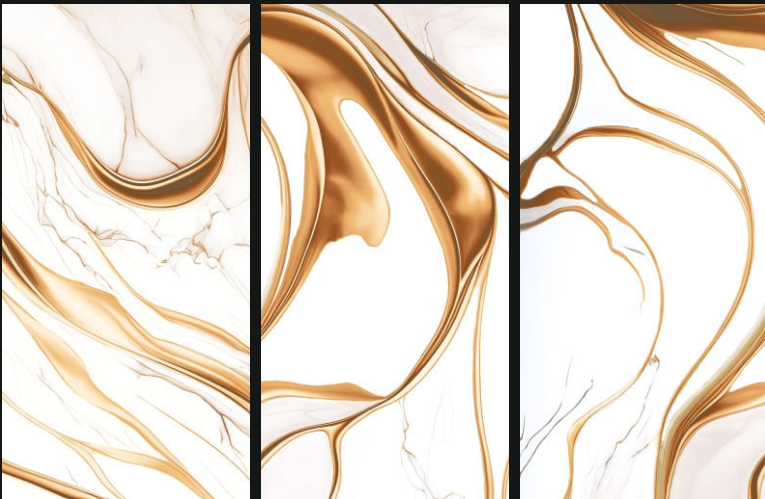

600X
1200mm

Polished
Glazed
Vitrified
Tiles

DEZI GOLD BLUE

GLOSSY
//////////

600X
1200mm

Polished
Glazed
Vitrified
Tiles

FLEXO GOLD WHITE

GLOSSY
///////

600X
1200mm

Polished
Glazed
Vitrified
Tiles

LIBERIA GOLD BLACK

GLOSSY
//////////

furoci & Sule

600X
1200mm

Polished
Glazed
Vitrified
Tiles

LIBERIA GOLD BLUE