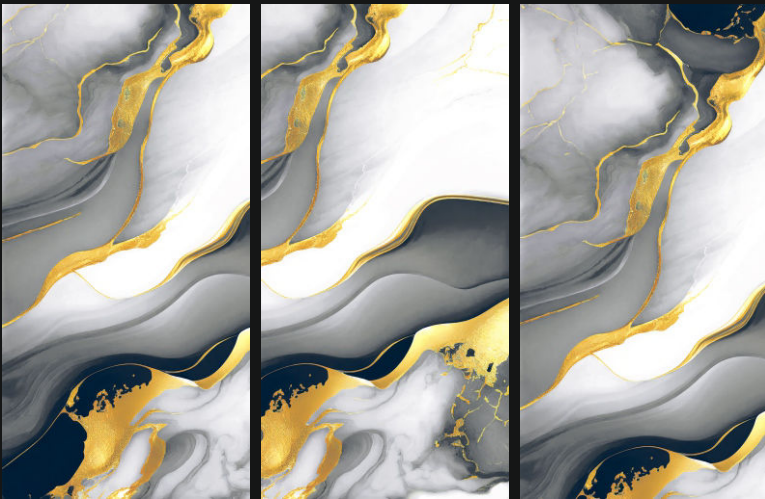

600X
1200mm

Polished
Glazed
Vitrified
Tiles

LIBERIA GOLD BLACK

GLOSSY
//////////

furoci & Sule

600X
1200mm

Polished
Glazed
Vitrified
Tiles

LIBERIA GOLD BLUE