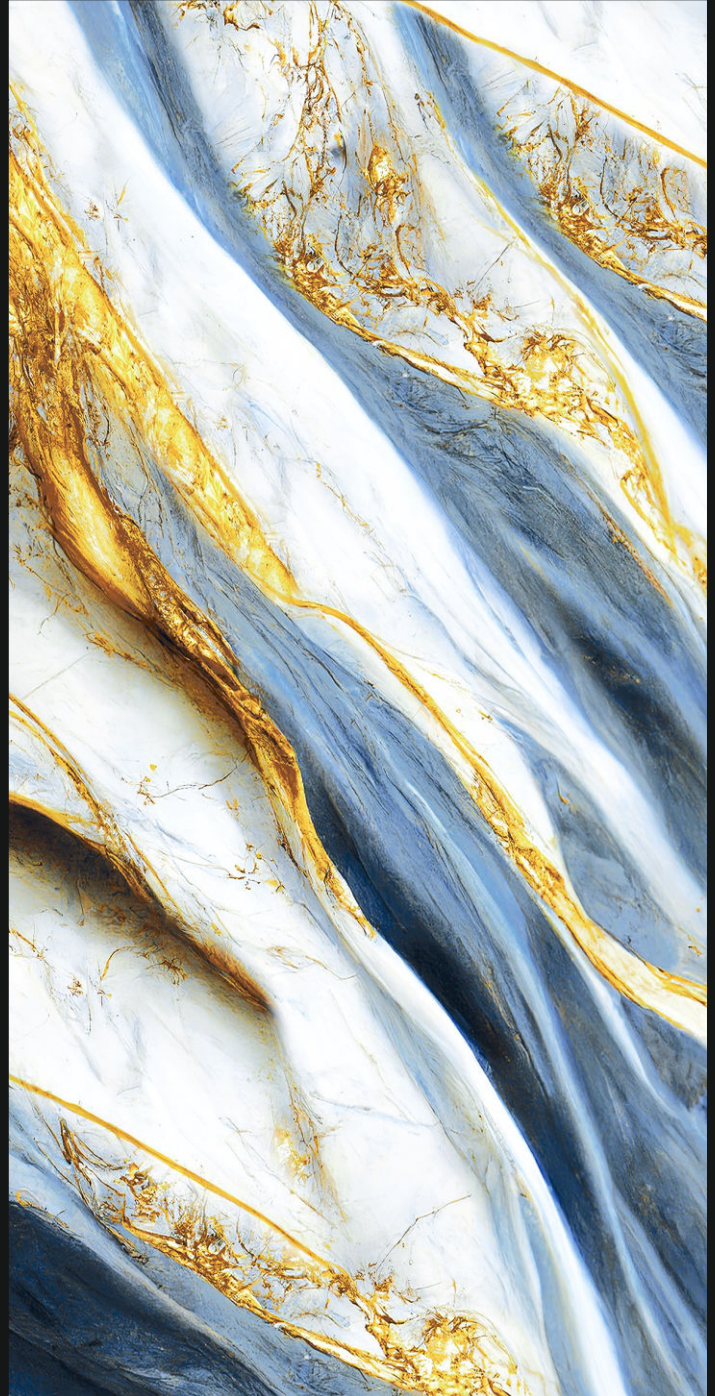

600X
1200mm

Polished
Glazed
Vitrified
Tiles

DEZI GOLD BLUE

GLOSSY
//////////