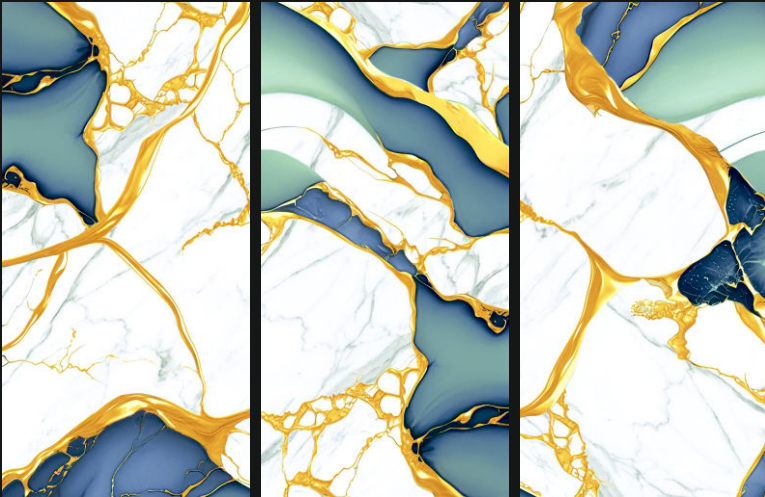

600X
1200mm

Polished
Glazed
Vitrified
Tiles

BRUMOSO GOLD BLUE

GLOSSY
///////

600X
1200mm

Polished
Glazed
Vitrified
Tiles

CASPIAN GOLD BLUE

GLOSSY
///////