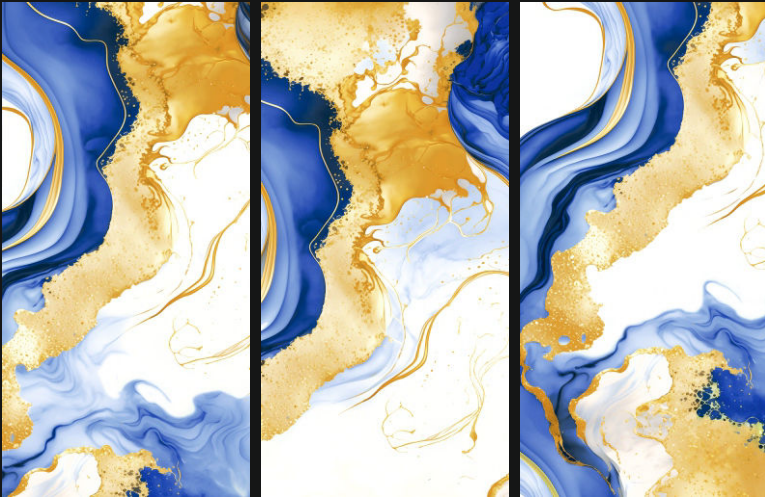

600X
1200mm

Polished
Glazed
Vitrified
Tiles

ARABIC GOLD BLUE

GLOSSY
///////