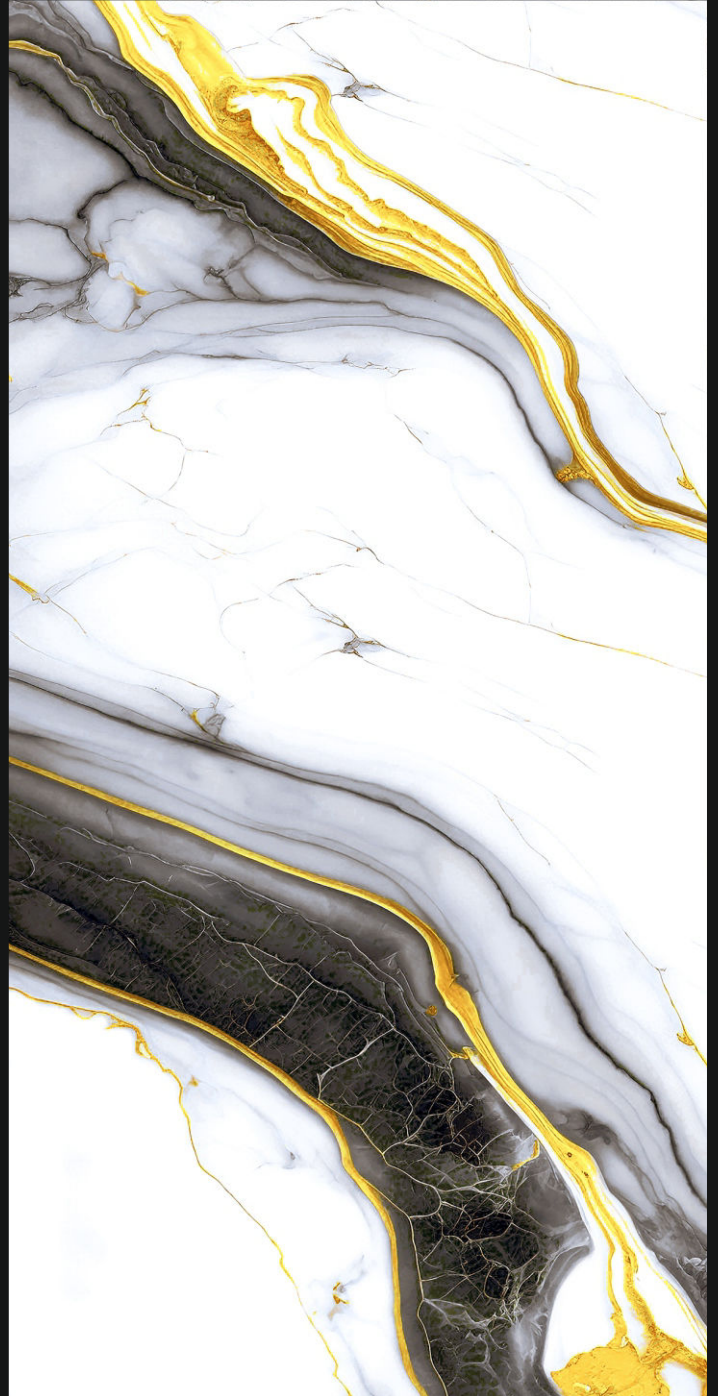

GLOSSY
///////

600X
1200mm

Polished
Glazed
Vitrified
Tiles

STORM GOLD BLACK

GLOSSY
///////

600X
1200mm

Polished
Glazed
Vitrified
Tiles

SYRAIN GOLD BLACK