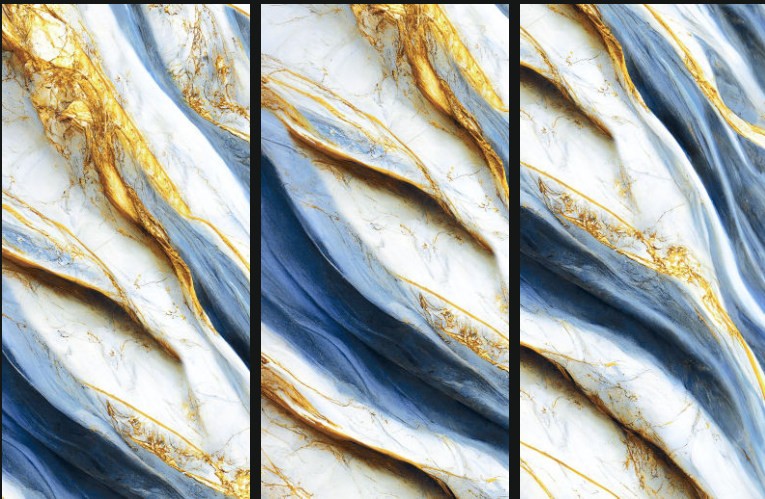

600X
1200mm

Polished
Glazed
Vitrified
Tiles

DEZI GOLD BLUE

GLOSSY
//////////