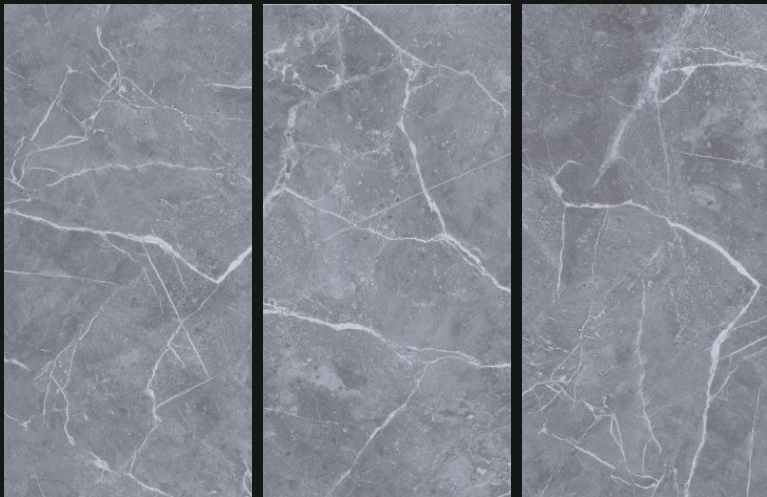

600X
1200mm

Polished
Glazed
Vitrified
Tiles

PLACENTA GREY

GLOSSY
///////