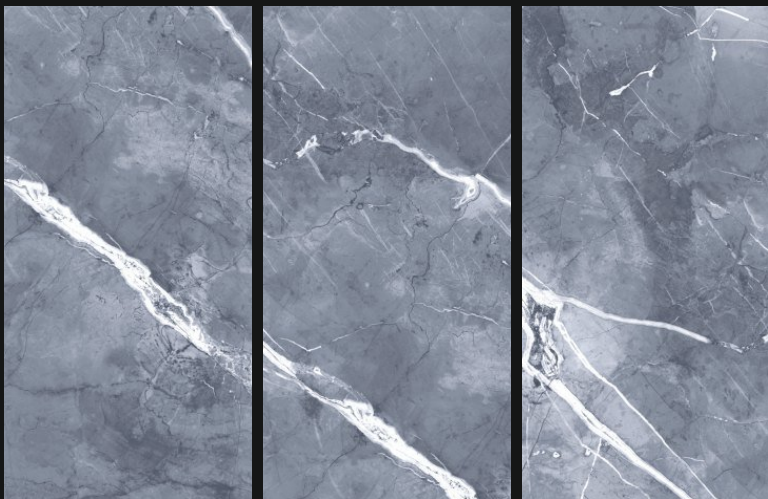

600X
1200mm

Polished
Glazed
Vitrified
Tiles

MEGALITH GREY

GLOSSY
///////