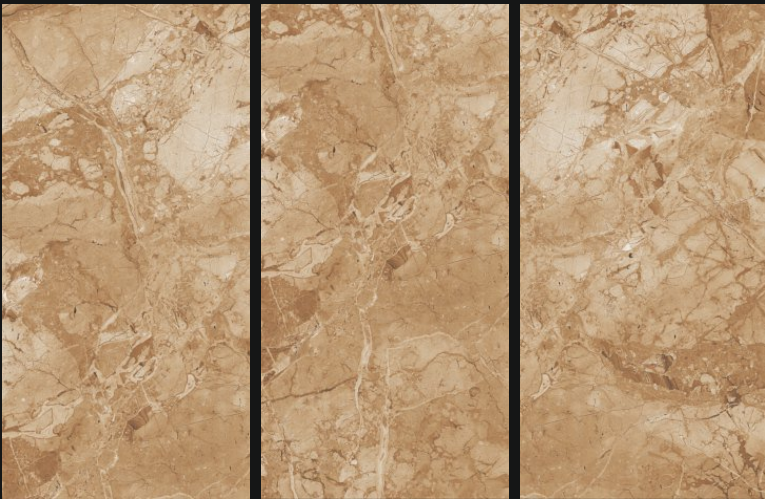

600X
1200mm

Polished
Glazed
Vitrified
Tiles

MARDONA FANTA

GLOSSY
///////