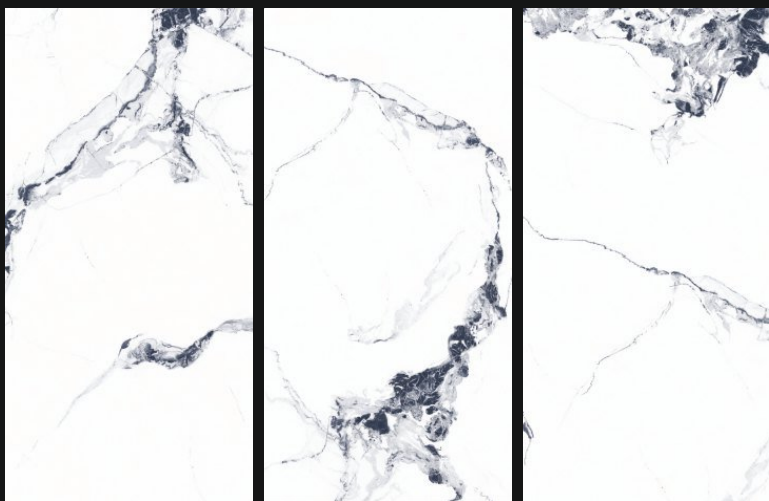

600X
1200mm

Polished
Glazed
Vitrified
Tiles

MEXISE STATUARIO

GLOSSY
///////