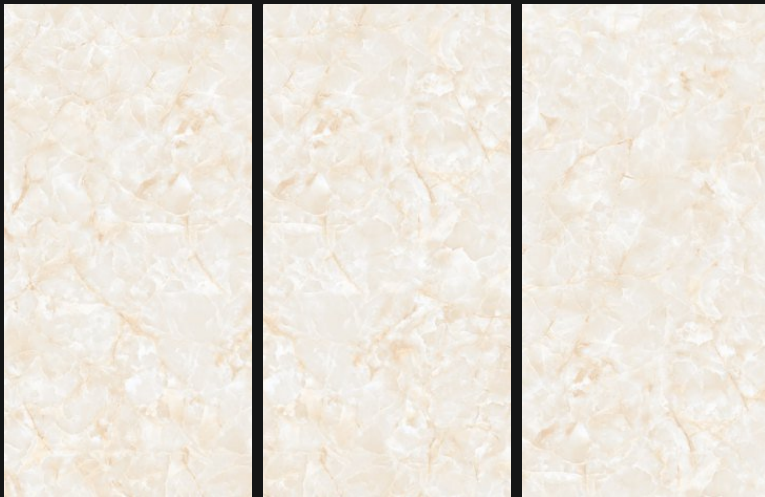

600X
1200mm

Polished
Glazed
Vitrified
Tiles

NEPTUNE ONYX IVORY

GLOSSY
///////