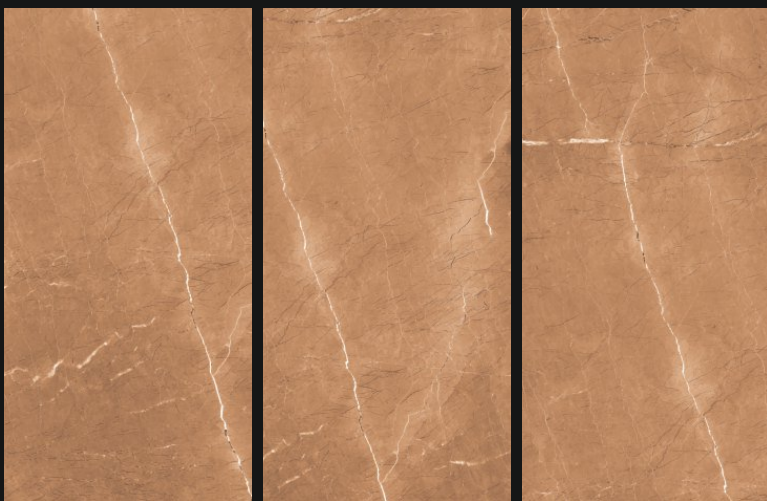

600X
1200mm

Polished
Glazed
Vitrified
Tiles

RUSE GOLD

GLOSSY
///////