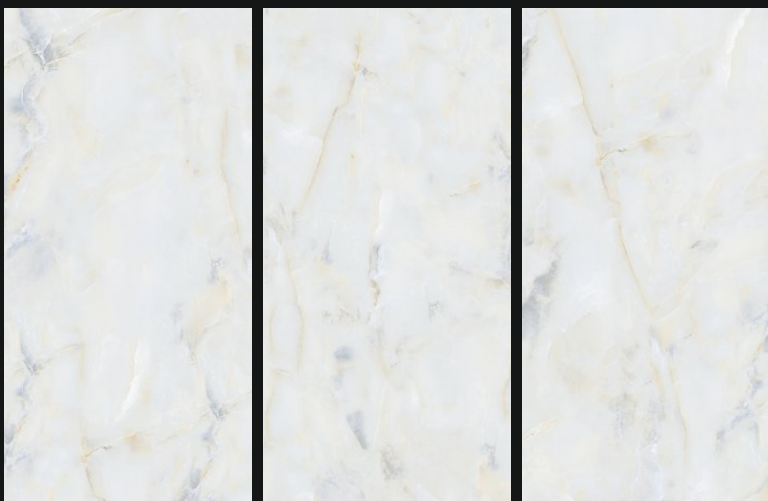

600X
1200mm

Polished
Glazed
Vitrified
Tiles

SEINA CREMA

GLOSSY
///////

600X
1200mm

Polished
Glazed
Vitrified
Tiles

SILK ONYX BEIGE

GLOSSY
//////////