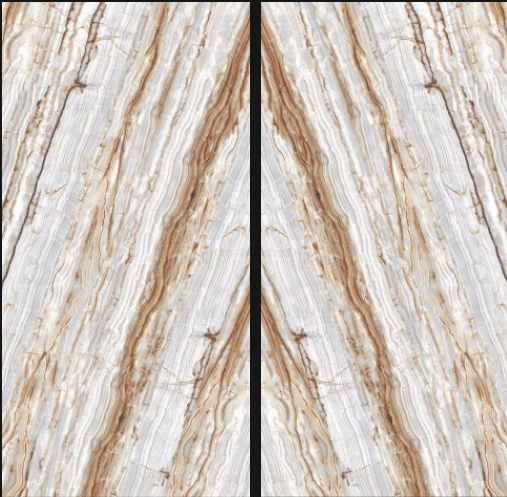

600X
1200mm

Polished
Glazed
Vitrified
Tiles

BROWN PEARL