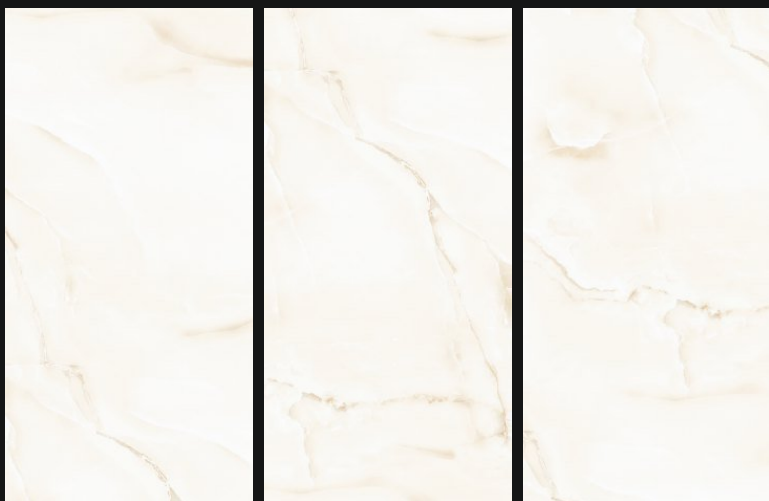

600X
1200mm

Polished
Glazed
Vitrified
Tiles

ONYX BEIGE

GLOSSY
///////