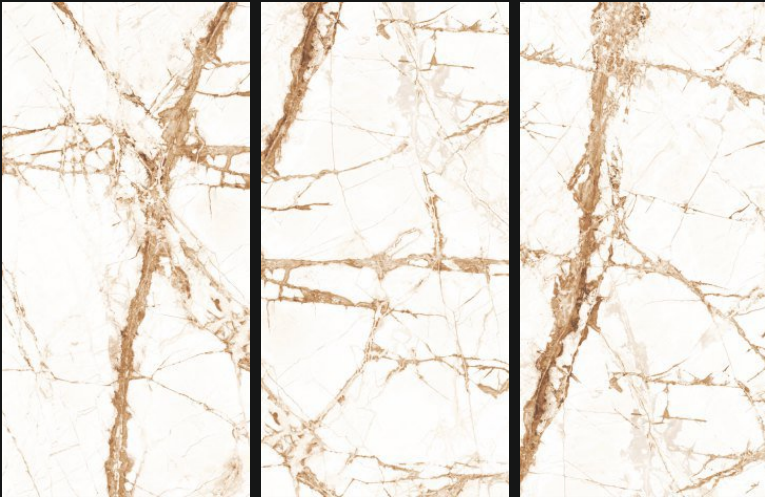

SWEDAN BEIGE

GLOSSY
///////

600X
1200mm

Polished
Glazed
Vitrified
Tiles

SWEDAN WHITE

GLOSSY
//////////

600X
1200mm

Polished
Glazed
Vitrified
Tiles