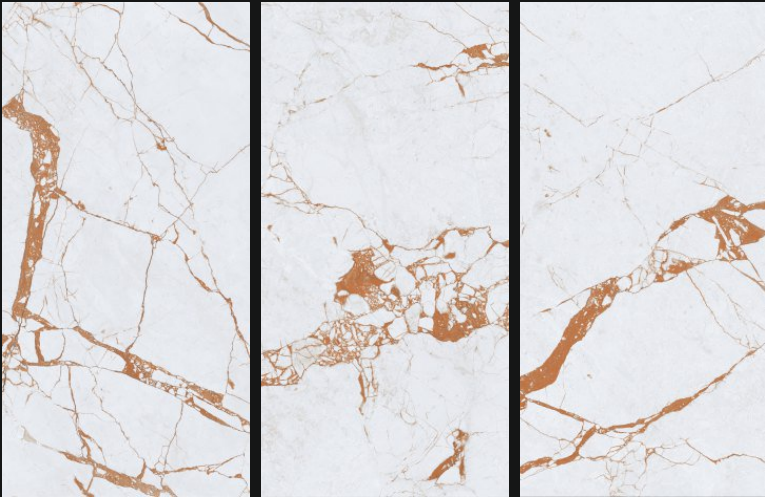

600X
1200mm

Polished
Glazed
Vitrified
Tiles

NEO SILVER

GLOSSY
//////////