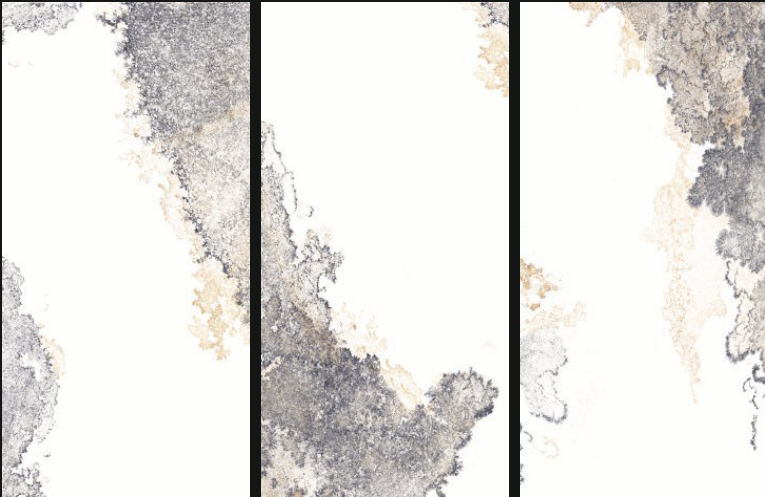

600X
1200mm

Polished
Glazed
Vitrified
Tiles

PATAGONIA

GLOSSY
///////