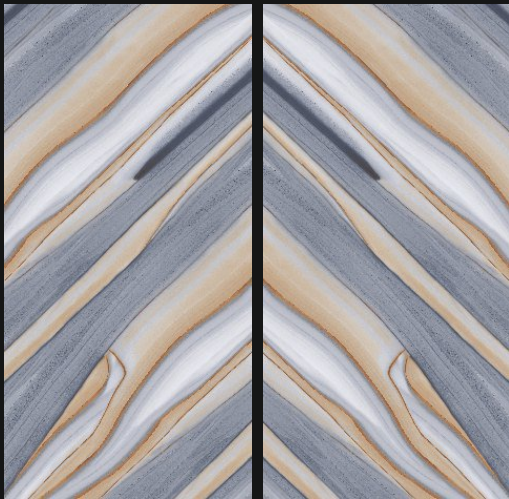

600X
1200mm

Polished
Glazed
Vitrified
Tiles

THUMPS CLASSIC