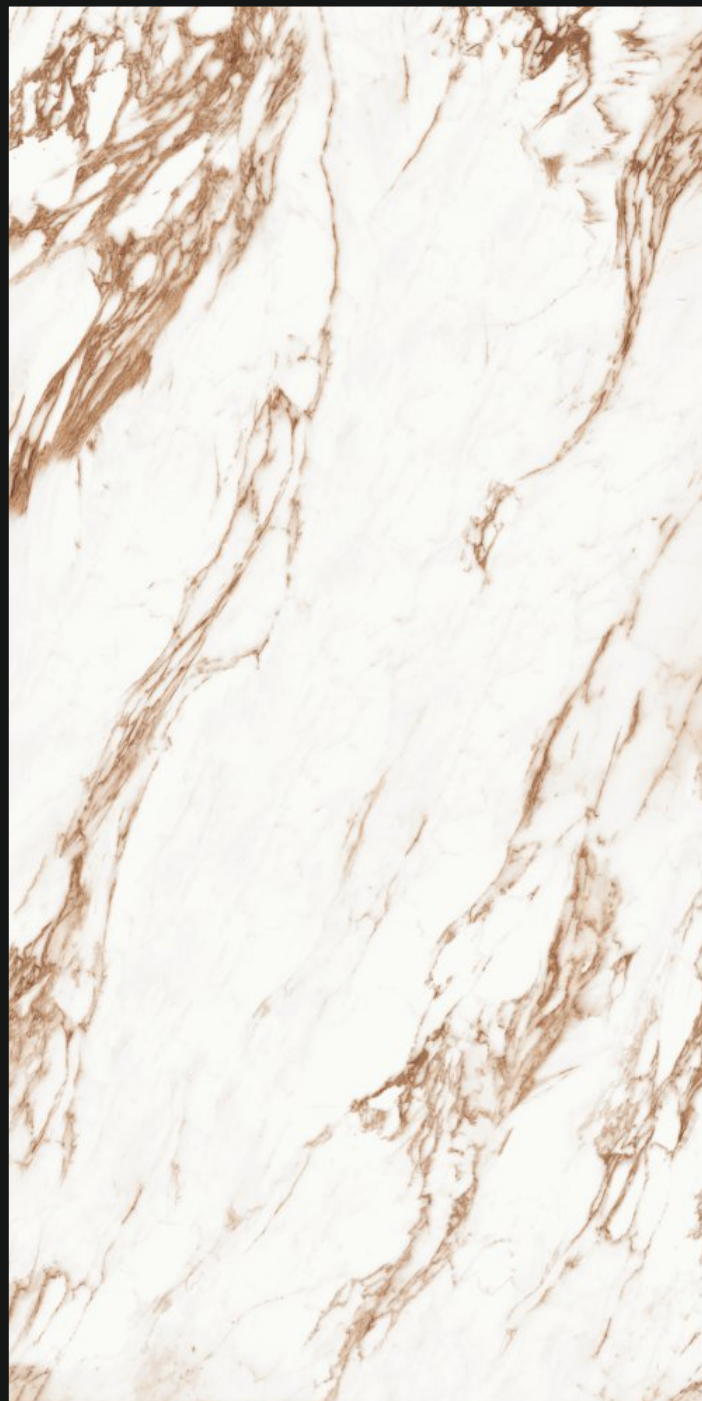

600X
1200mm

Polished
Glazed
Vitrified
Tiles

STATUARIO BIANCO

GLOSSY
///////

VIOLA
FLOWER BOUTIQUE

VIOLA
FLOWER BOUTIQUE

600X
1200mm

Polished
Glazed
Vitrified
Tiles