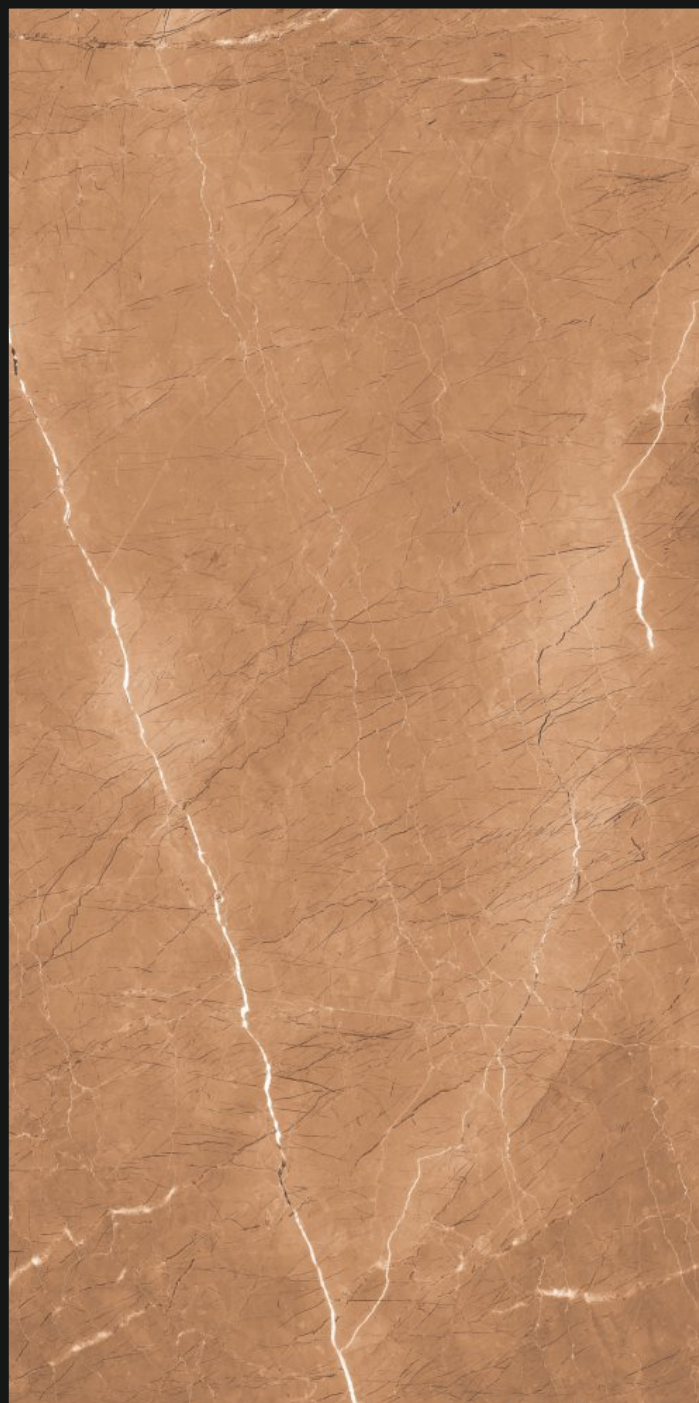

600X
1200mm

Polished
Glazed
Vitrified
Tiles

RUSE GOLD

GLOSSY
///////