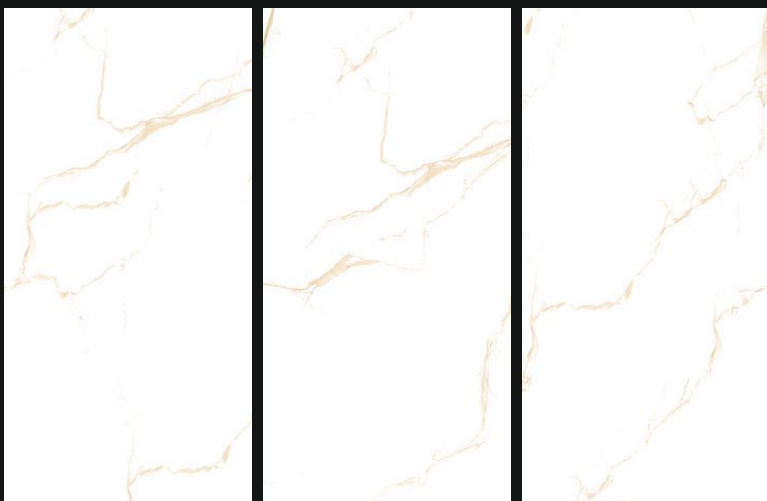

600X
1200mm

Polished
Glazed
Vitrified
Tiles

STATUARIO GOLD

GLOSSY
///////