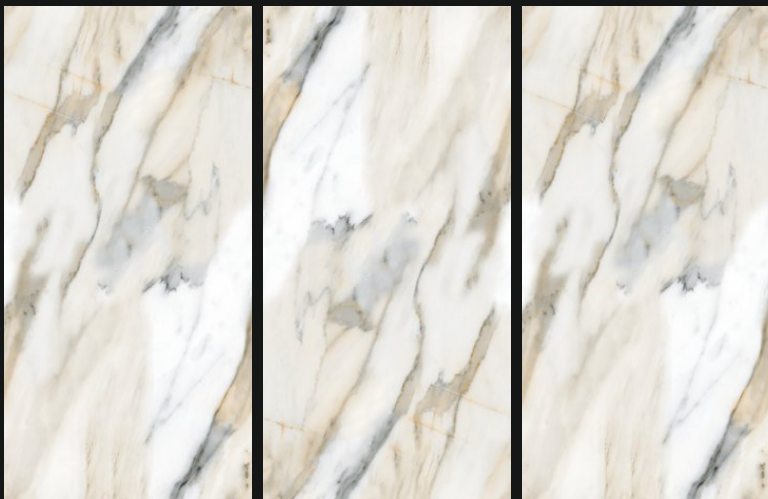

TRONS BROWN

GLOSSY
///////

600X
1200mm

Polished
Glazed
Vitrified
Tiles

TRUMARMİ BEİGE

GLOSSY
///////

600X
1200mm

Polished
Glazed
Vitrified
Tiles