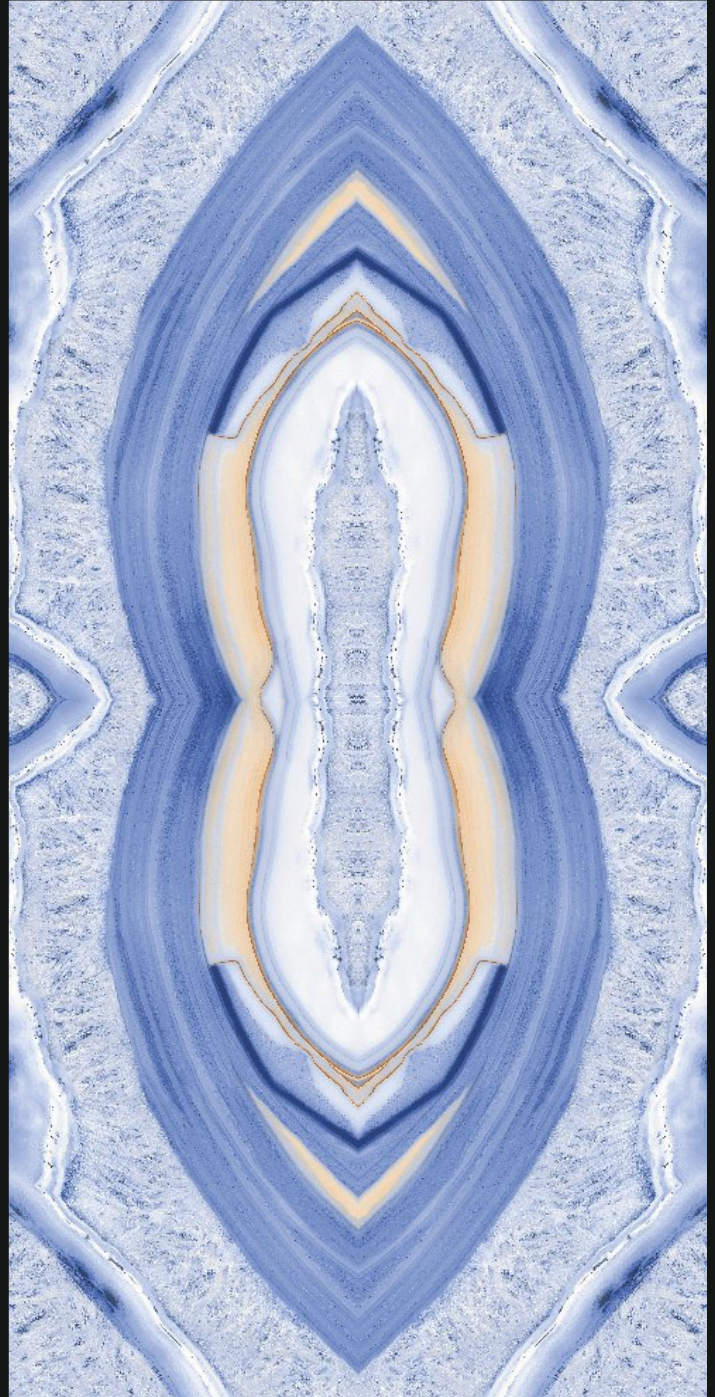

GLOSSY
///////