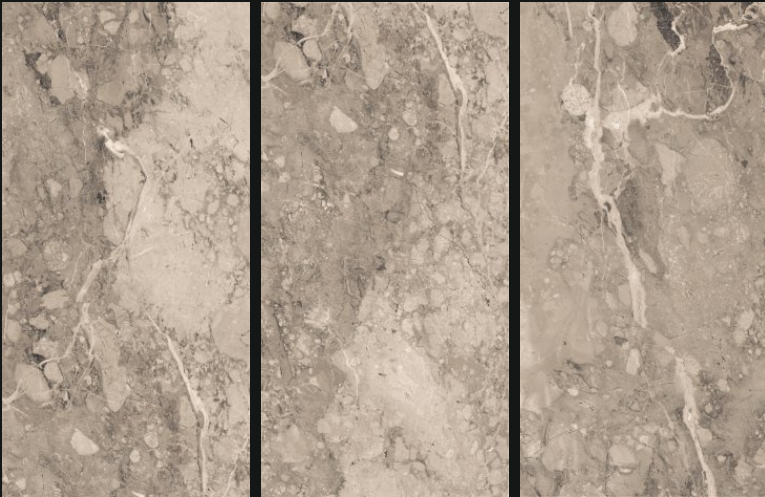

600X
1200mm

Polished
Glazed
Vitrified
Tiles

PERSIAN CEDAR

GLOSSY
//////////