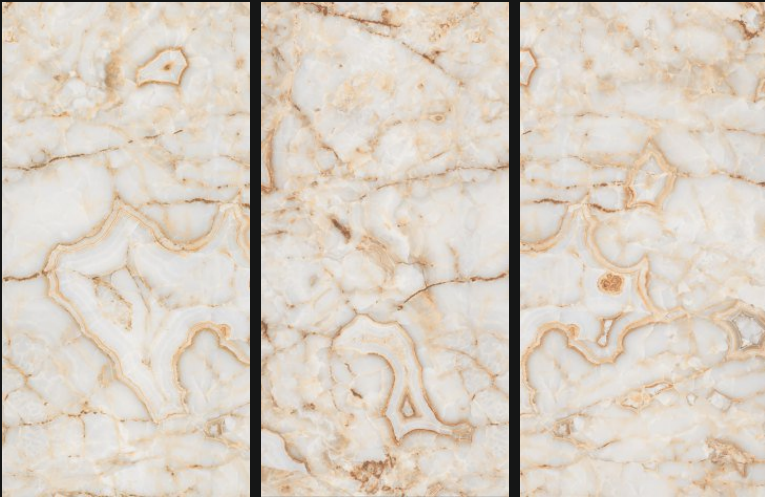

600X
1200mm

Polished
Glazed
Vitrified
Tiles

MONACO ONYX

GLOSSY
///////