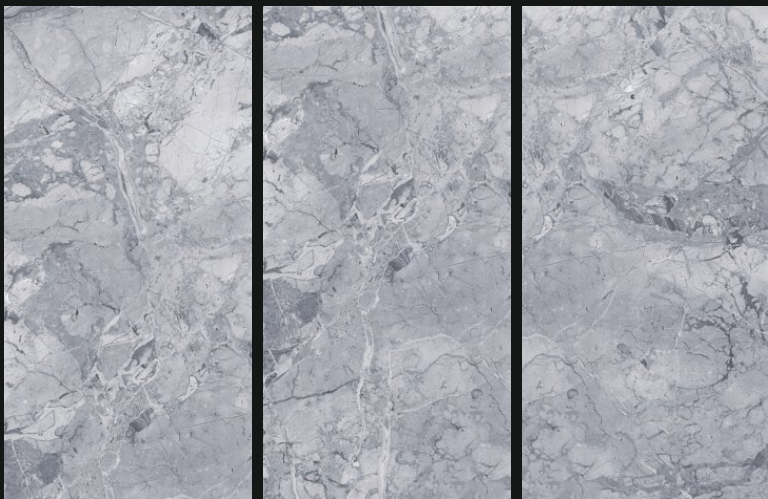

600X
1200mm

Polished
Glazed
Vitrified
Tiles

MARDONA GREY

GLOSSY
///////