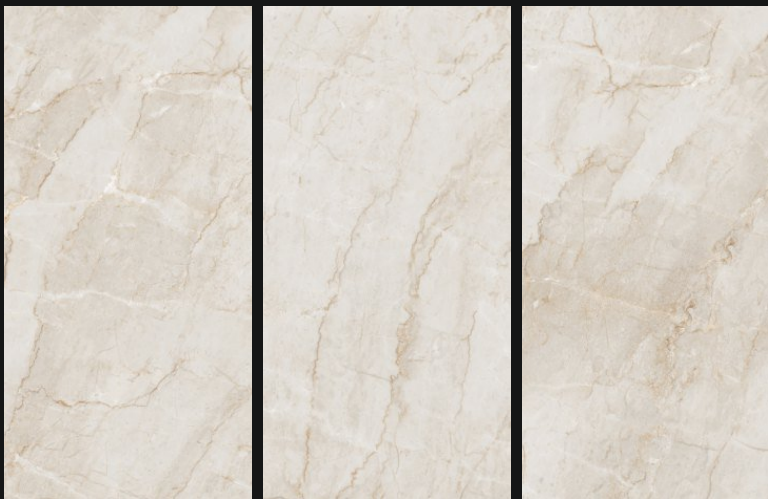

600X
1200mm

Polished
Glazed
Vitrified
Tiles

MARVEL BEIGE

GLOSSY
///////