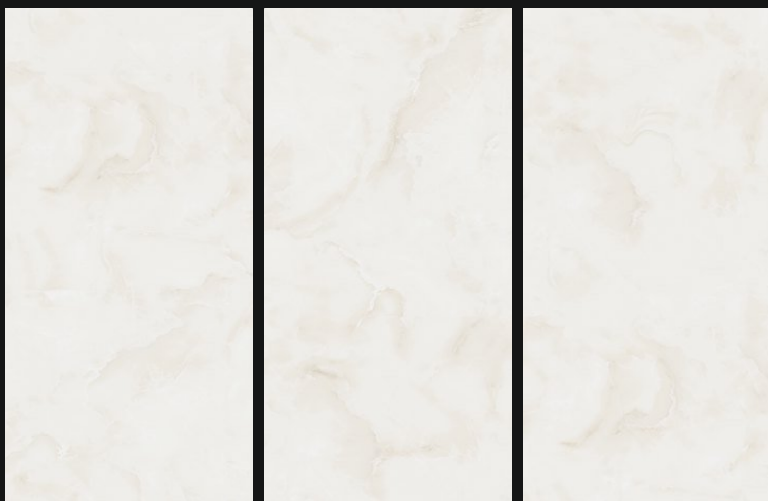

600X
1200mm

Polished
Glazed
Vitrified
Tiles

ONISTA IVORY

GLOSSY
///////