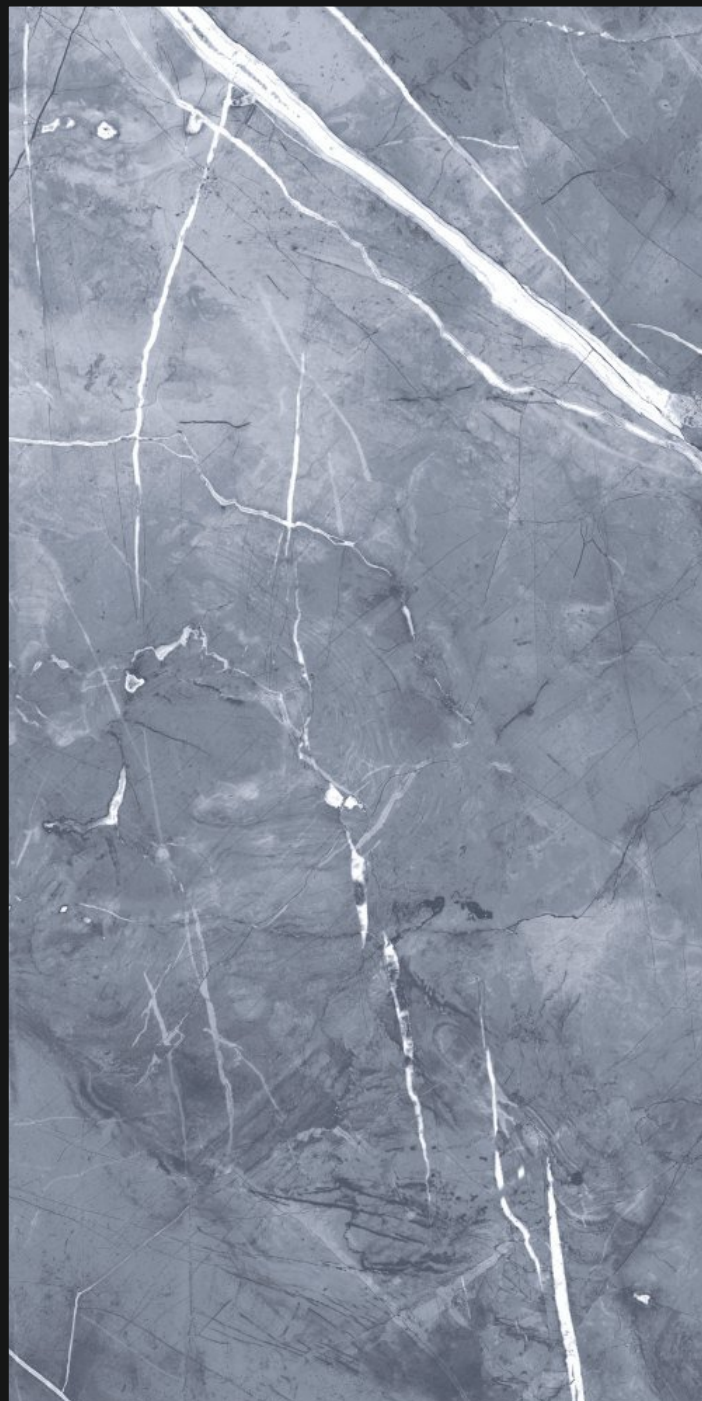

600X
1200mm

Polished
Glazed
Vitrified
Tiles

MEGALITH GREY

GLOSSY
///////