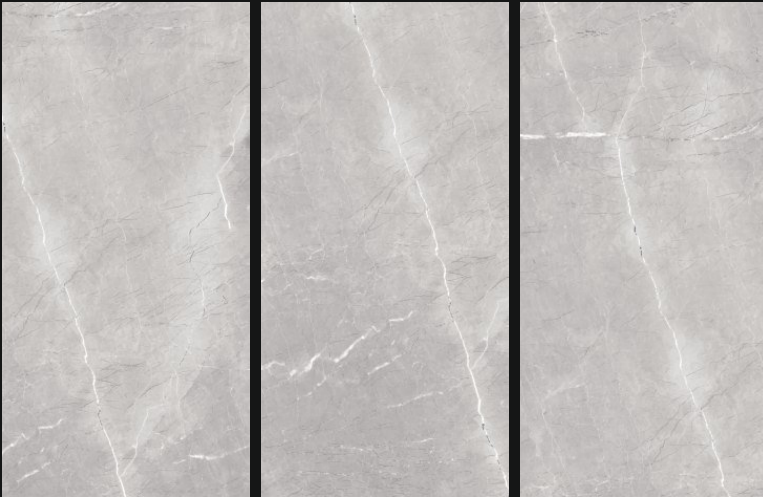

600X
1200mm

Polished
Glazed
Vitrified
Tiles

RUSE GOLD

GLOSSY
///////

600X
1200mm

Polished
Glazed
Vitrified
Tiles

RUSE GREY

GLOSSY
///////