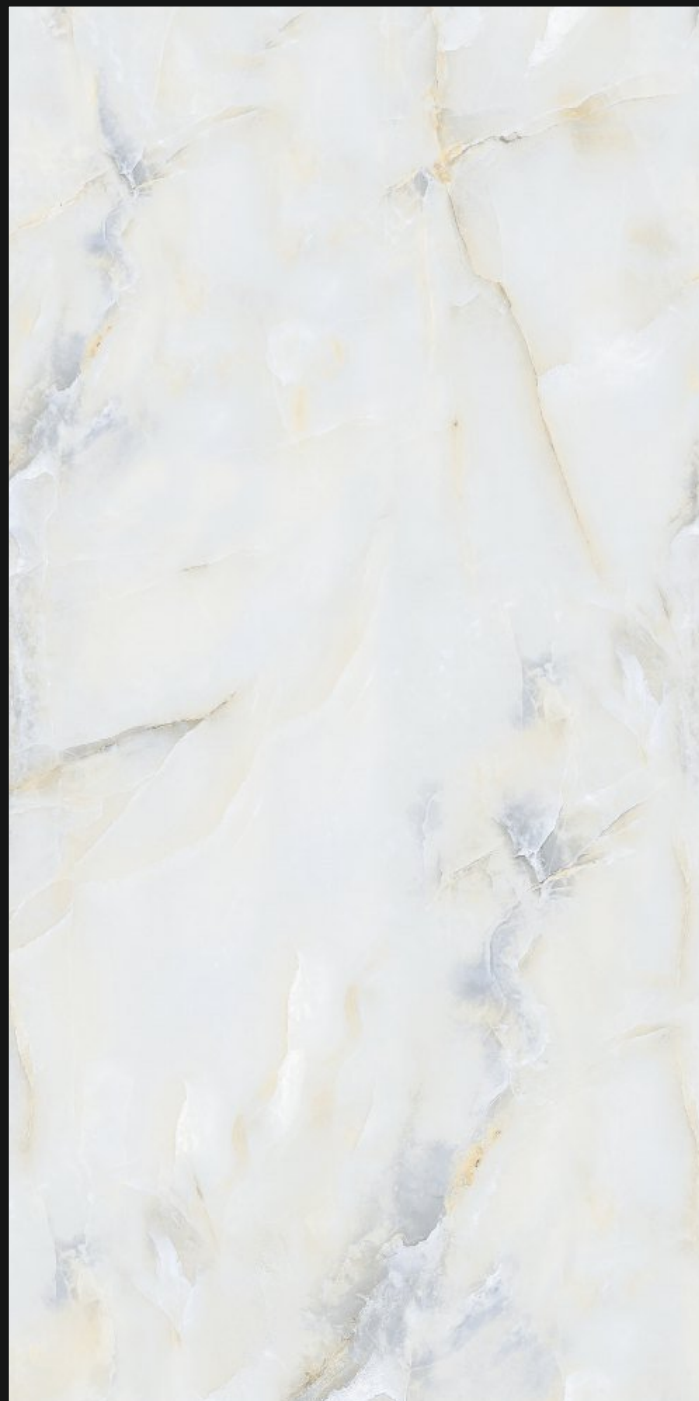

600X
1200mm

Polished
Glazed
Vitrified
Tiles

SEINA CREMA

GLOSSY
///////

600X
1200mm

Polished
Glazed
Vitrified
Tiles

SILK ONYX BEIGE

GLOSSY
//////////