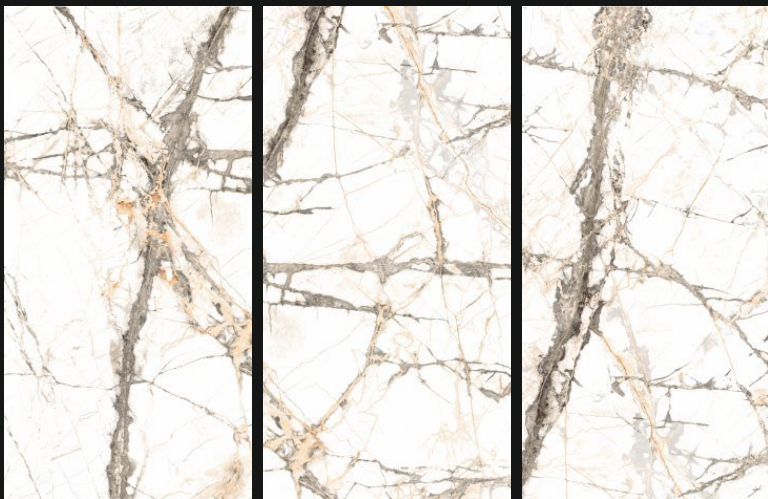

SWEDAN BEIGE

GLOSSY
///////

600X
1200mm

Polished
Glazed
Vitrified
Tiles

SWEDAN WHITE

GLOSSY
//////////

600X
1200mm

Polished
Glazed
Vitrified
Tiles