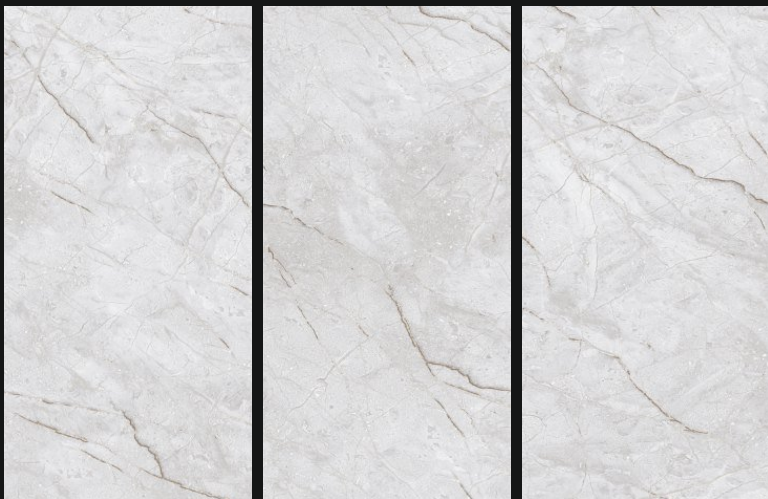

600X
1200mm

Polished
Glazed
Vitrified
Tiles

OXIDO GREY

GLOSSY
///////