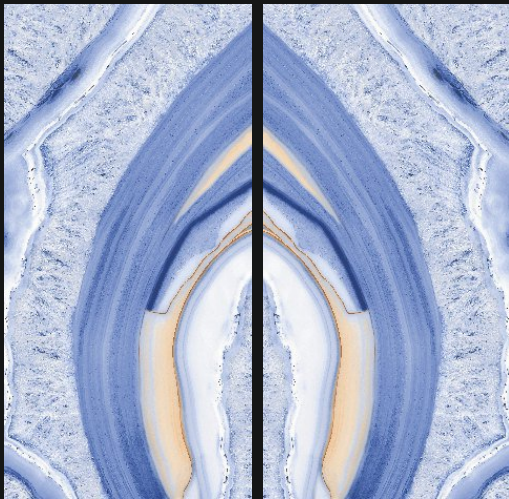

FOSSIL BROWN A-B

GLOSSY
///////

600X
1200mm

Polished
Glazed
Vitrified
Tiles

GREY PEARL A-B

GLOSSY
///////

600X
1200mm

Polished
Glazed
Vitrified
Tiles

KASHMIRI BLUE

GLOSSY
///////

600X
1200mm

Polished
Glazed
Vitrified
Tiles

SPIDER

GLOSSY
///////

600X
1200mm

Polished
Glazed
Vitrified
Tiles