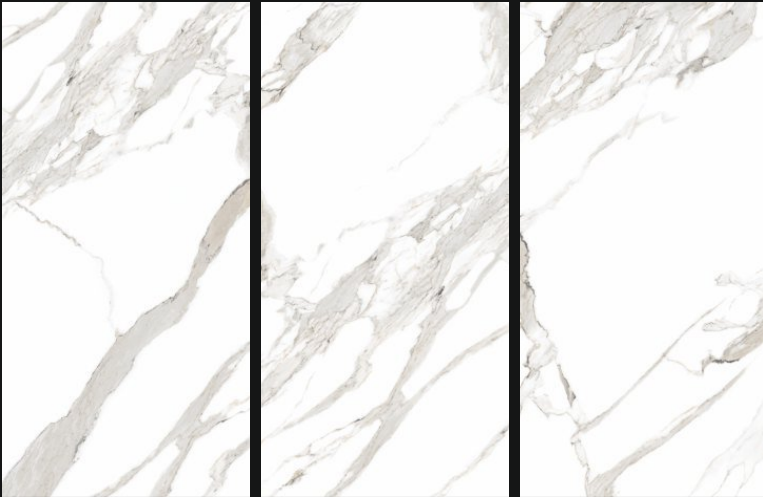

STATUARIO CAFE

GLOSSY
///////

600X
1200mm

Polished
Glazed
Vitrified
Tiles

STATUARIO CARARA

GLOSSY
///////

600X
1200mm

Polished
Glazed
Vitrified
Tiles