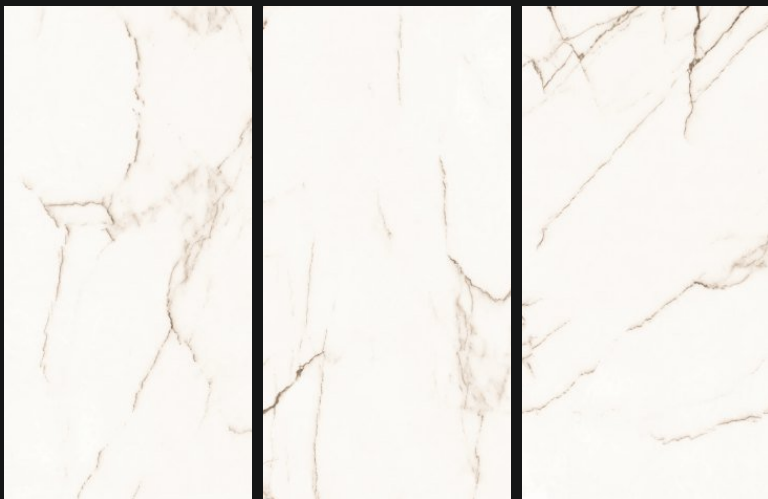

600X
1200mm

Polished
Glazed
Vitrified
Tiles

TEXAS BEIGE

GLOSSY
///////