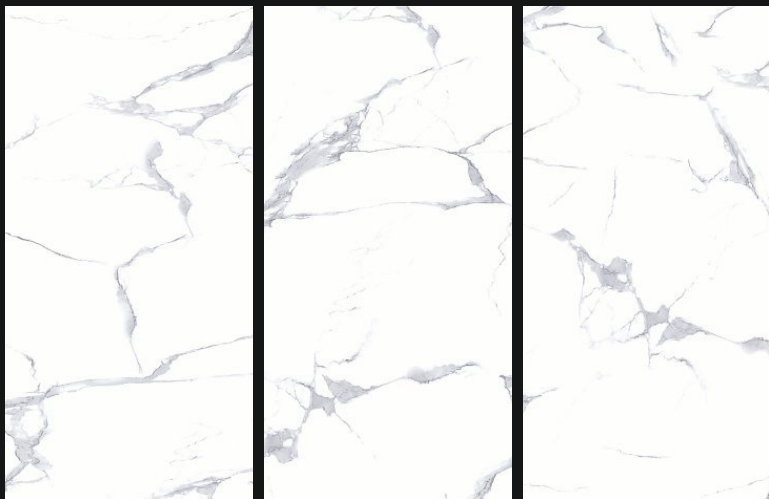

STATUARIO ELEGANT

GLOSSY
///////

600X
1200mm

Polished
Glazed
Vitrified
Tiles

STATUARIO FANTASTICA

GLOSSY
///////

600X
1200mm

Polished
Glazed
Vitrified
Tiles