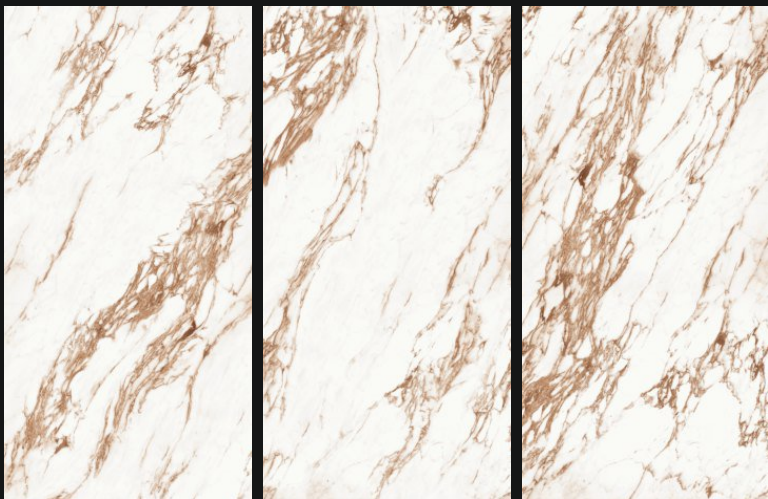

600X
1200mm

Polished
Glazed
Vitrified
Tiles

STATUARIO BIANCO

GLOSSY
///////

VIOLA
FLOWER BOUTIQUE

VIOLA
FLOWER BOUTIQUE

600X
1200mm

Polished
Glazed
Vitrified
Tiles